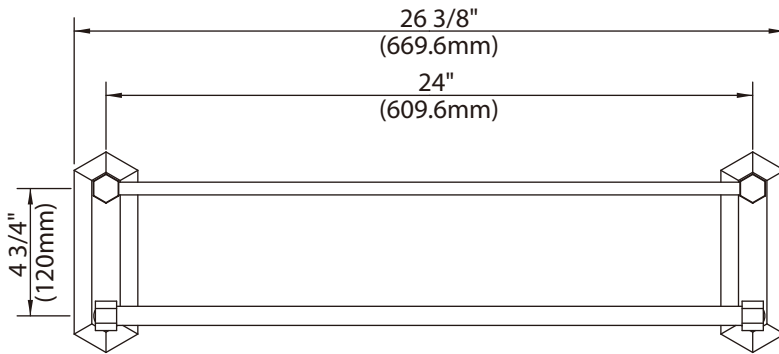

LEFROY BROOKS

1 8 2 8 T R O U T M A N S T R E E T
R I D G E W O O D N E W Y O R K N Y 1 1 3 8 5 U S A
T: +1(718) 302 5292 F: +1(718) 302 4177

M1-5122

24" TOWEL RACK WITH RAIL

DIMENSIONAL DATA SHEET

DATE: 21 March 2013

No: B7781200

COPYRIGHT © LBIP LTD 2012. ALL RIGHTS RESERVED.

DIMENSIONS IN INCHES & MILLIMETRES

WHILST EVERY EFFORT IS MADE TO ENSURE THE ACCURACY OF THESE DATA SHEETS THEY ARE SUBJECT TO CHANGE WITHOUT NOTICE AS PART OF THE COMPANY'S PRODUCT DEVELOPMENT PROCESS

M1-5122

24" TOWEL RACK WITH RAIL

1	Fixing kit (290411)	8	Post (254578)	15	Bolt (254106)
2	Mounting bracket (293260)	9	Post (244365C)	16	Adaptor (242234)
3	Screw (292536)	10	Bolt (254585)	17	Post (244365H)
4	Screw (292550)	11	Shaft (250244)	18	Wall plate (241685)
5	Decorative ring (243191)	12	Shaft (250350)	19	Set screw (075039)
6	Decorative ring (243190)	13	Shaft (250955)	20	Allen key (031265)
7	Set screw (292545)	14	Shaft (250353)		