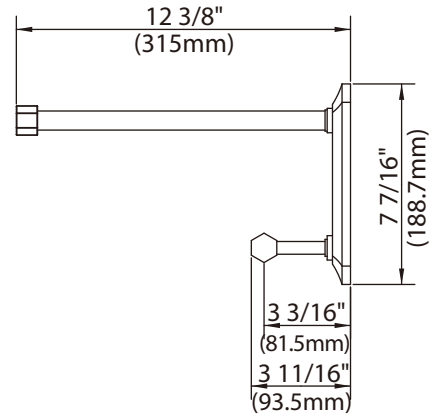

LEFROY BROOKS

1 8 2 8 T R O U T M A N S T R E E T
R I D G E W O O D N E W Y O R K N Y 1 1 3 8 5 U S A
T: +1(718) 302 5292 F: +1(718) 302 4177

M1-5122

24" TOWEL RACK WITH RAIL

DIMENSIONAL DATA SHEET

DATE: 21 March 2013

No: B7781200

COPYRIGHT © LBIP LTD 2012. ALL RIGHTS RESERVED.

DIMENSIONS IN INCHES & MILLIMETRES

WHILST EVERY EFFORT IS MADE TO ENSURE THE ACCURACY OF THESE DATA SHEETS THEY ARE SUBJECT TO CHANGE WITHOUT NOTICE AS PART OF THE COMPANY'S PRODUCT DEVELOPMENT PROCESS

M1-5122

24" TOWEL RACK WITH RAIL

1	Fixing kit (290411)	8	Post (254578)	15	Bolt (254106)
2	Mounting bracket (293260)	9	Post (244365C)	16	Adaptor (242234)
3	Screw (292536)	10	Bolt (254585)	17	Post (244365H)
4	Screw (292550)	11	Shaft (250244)	18	Wall plate (241685)
5	Decorative ring (243191)	12	Shaft (250350)	19	Set screw (075039)
6	Decorative ring (243190)	13	Shaft (250955)	20	Allen key (031265)
7	Set screw (292545)	14	Shaft (250353)		