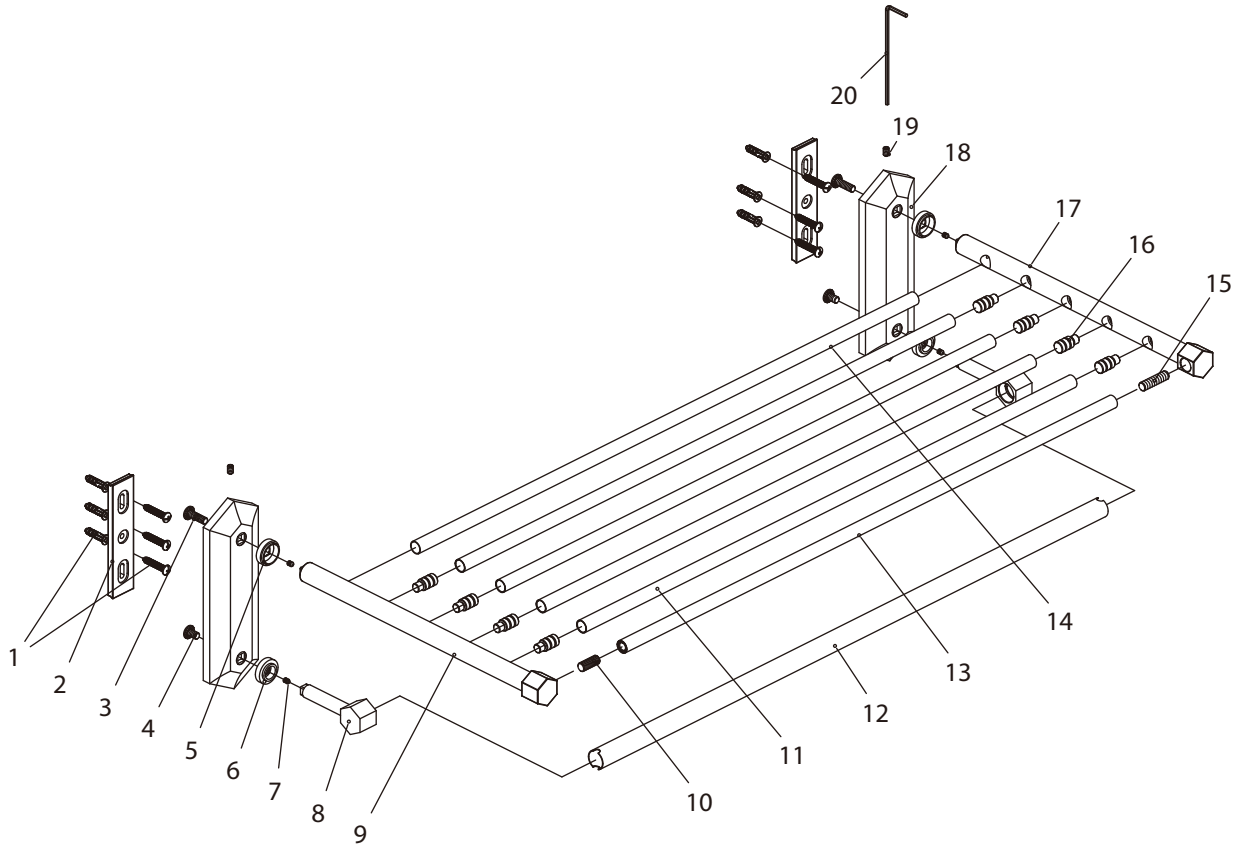

LEFROY BROOKS

1 8 2 8 T R O U T M A N S T R E E T
R I D G E W O O D N E W Y O R K N Y 1 1 3 8 5 U S A
T: +1(718) 302 5292 F: +1(718) 302 4177

M1-5122

24" TOWEL RACK WITH RAIL

DIMENSIONAL DATA SHEET

DATE: 21 March 2013

No: B7781200

COPYRIGHT © LBIP LTD 2012. ALL RIGHTS RESERVED.

DIMENSIONS IN INCHES & MILLIMETRES

WHILST EVERY EFFORT IS MADE TO ENSURE THE ACCURACY OF THESE DATA SHEETS THEY ARE SUBJECT TO CHANGE WITHOUT NOTICE AS PART OF THE COMPANY'S PRODUCT DEVELOPMENT PROCESS

M1-5122

24" TOWEL RACK WITH RAIL

1	Fixing kit (290411)	8	Post (254578)	15	Bolt (254106)
2	Mounting bracket (293260)	9	Post (244365C)	16	Adaptor (242234)
3	Screw (292536)	10	Bolt (254585)	17	Post (244365H)
4	Screw (292550)	11	Shaft (250244)	18	Wall plate (241685)
5	Decorative ring (243191)	12	Shaft (250350)	19	Set screw (075039)
6	Decorative ring (243190)	13	Shaft (250955)	20	Allen key (031265)
7	Set screw (292545)	14	Shaft (250353)		