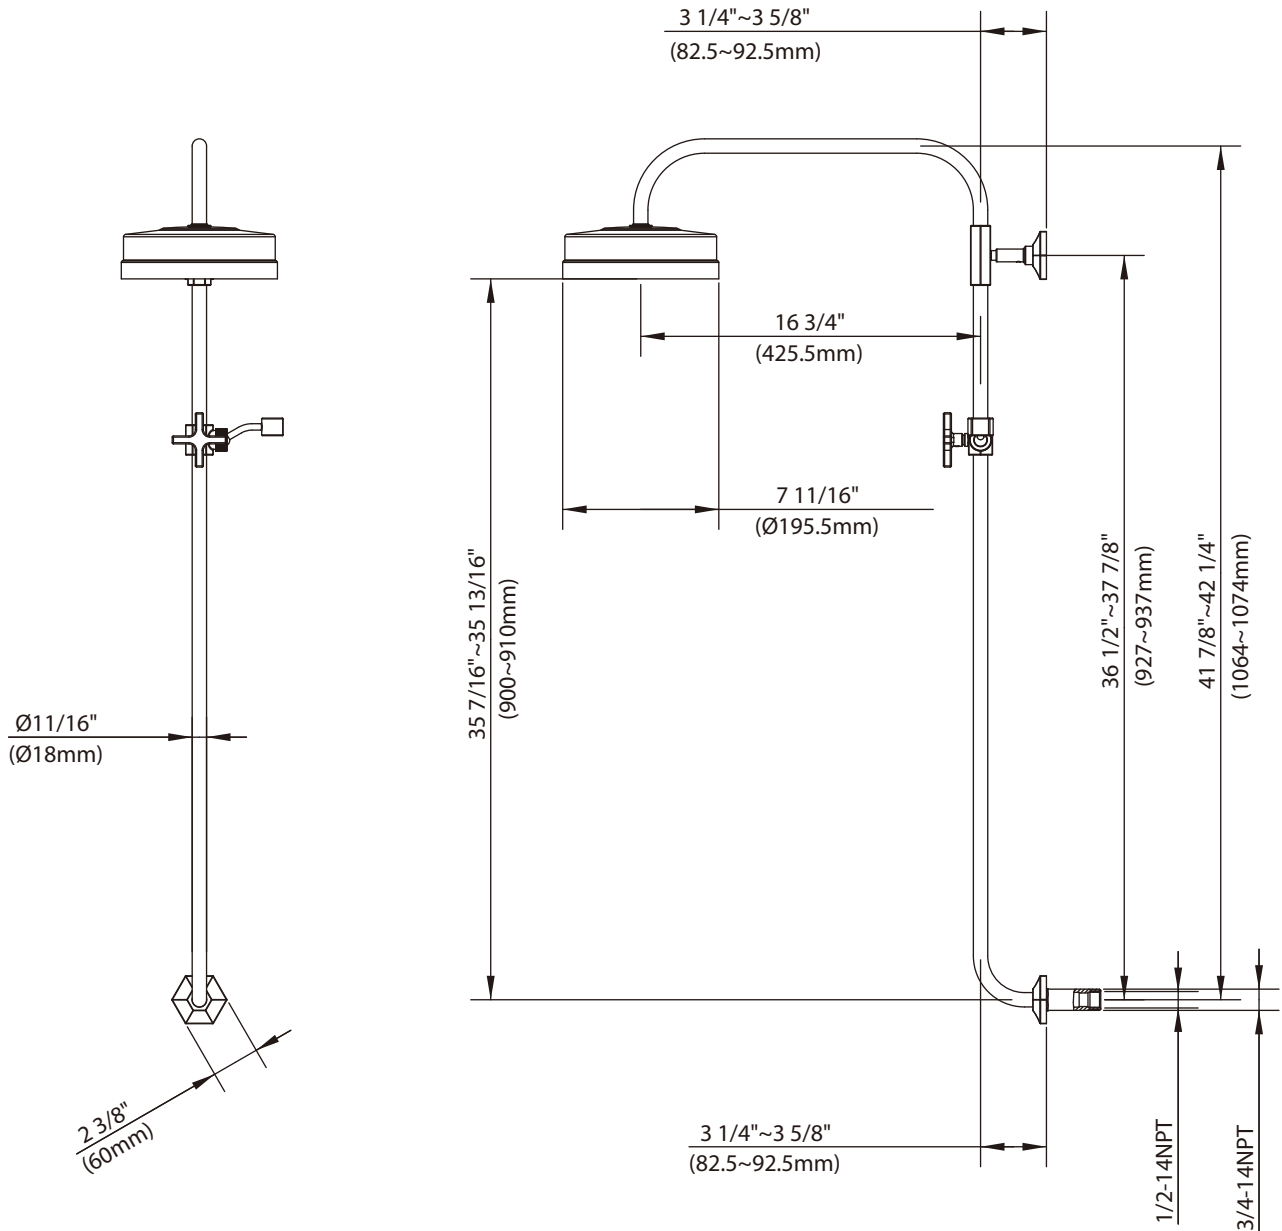

LEFROY BROOKS

1 8 2 8 T R O U T M A N S T R E E T
R I D G E W O O D N E W Y O R K N Y 1 1 3 8 5 U S A
T : + 1 (7 1 8) 3 0 2 5 2 9 2 F : + 1 (7 1 8) 3 0 2 4 1 7 7

M1-4530

FIXED RISER AND 8" ROSE

DIMENSIONAL DATA SHEET

DATE: 28 June 2013

No: S3110800

COPYRIGHT © LBP LTD 2012. ALL RIGHTS RESERVED.

DIMENSIONS IN INCHES & MILLIMETRES

WHILST EVERY EFFORT IS MADE TO ENSURE THE ACCURACY OF THESE DATA SHEETS THEY ARE SUBJECT TO CHANGE WITHOUT NOTICE AS PART OF THE COMPANY'S PRODUCT DEVELOPMENT PROCESS