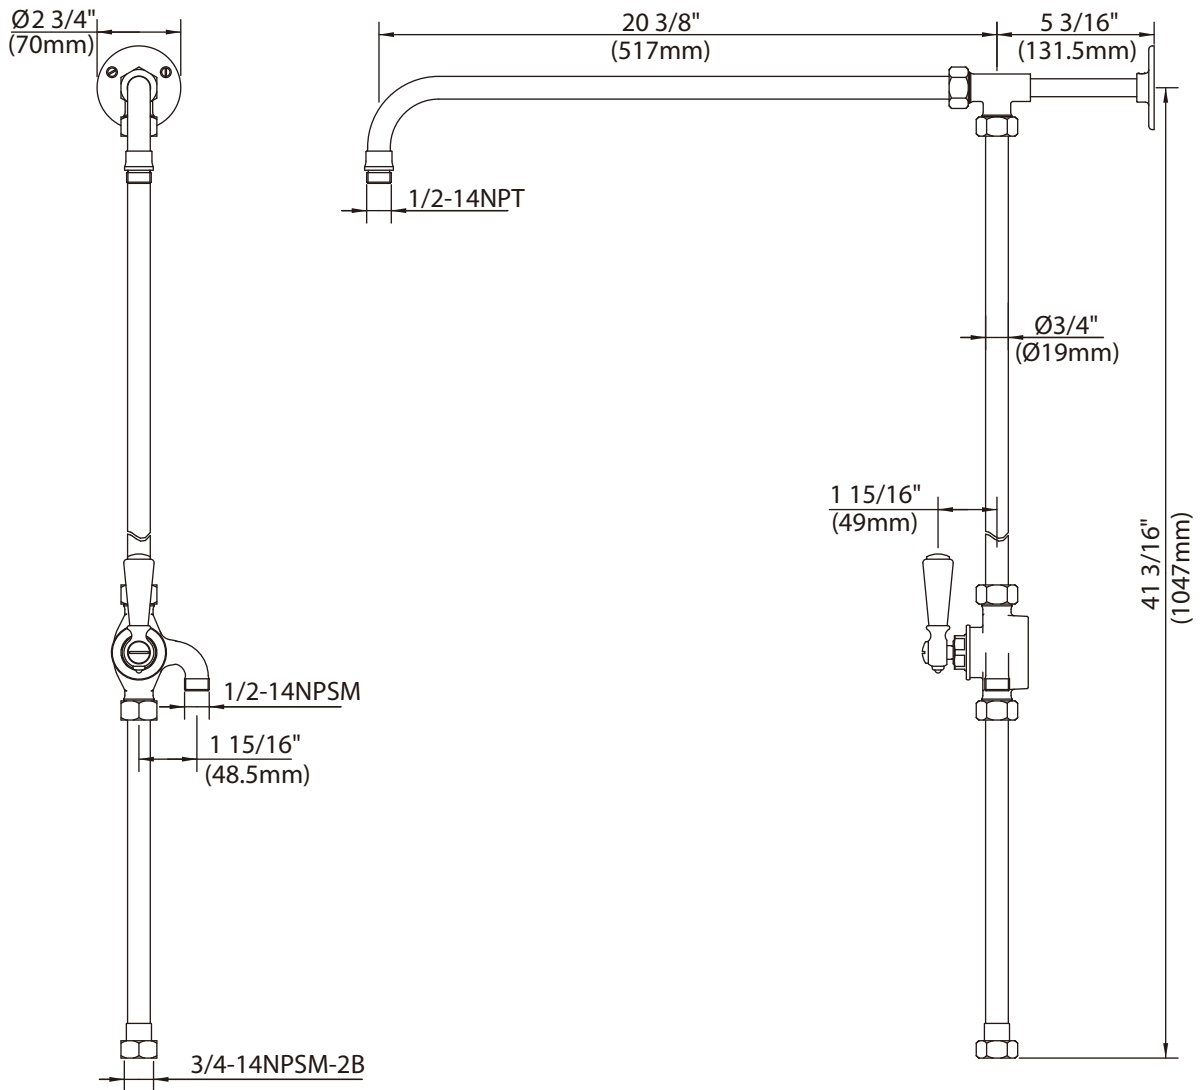

LEFROY BROOKS

1 8 2 8 T R O U T M A N S T R E E T
R I D G E W O O D N E W Y O R K N Y 1 1 3 8 5 U S A
T: +1(718) 302 5292 F: +1(718) 302 4177

CW-4622

RISER KIT WITH WHITE LEVER DIVERTER TO SUIT EXPOSED VALVES
& BATH/SHOWER VALVES

DIMENSIONAL DATA SHEET

DATE: 01 February 2013

No: A66F441

COPYRIGHT © LBP LTD 2012. ALL RIGHTS RESERVED.

DIMENSIONS IN INCHES & MILLIMETRES

WHILST EVERY EFFORT IS MADE TO ENSURE THE ACCURACY OF THESE DATA SHEETS THEY ARE SUBJECT TO CHANGE WITHOUT NOTICE AS PART OF THE COMPANY'S PRODUCT DEVELOPMENT PROCESS

CW-4622

RISER KIT WITH WHITE LEVER DIVERTER TO SUIT EXPOSED VALVES & BATH/SHOWER VALVES

1	Nut (009078)	10	End cap (109377)	19	Wall bracket (120289)
2	Oil seal (058019)	11	Lever seat (205461)	20	Screw (008706)
3	Riser kit (064295)	12	Screw (008245)	21	Connecting tube (017981)
4	Nut (009078-T)	13	Slotted head (008247)	22	Riser bracket (077094)
5	Compression olive (126135)	14	Screw (017094)	23	Shower arm (035544)
6	Body (066014)	15	Lever (108924)	24	Riser kit (051576)
7	Diverter Cartridge (507775N)	16	Lever cap (109376)	25	Allen key (031000)
8	Nut (009341)	17	Plastic anchor (291000)		
9	Adaptor (067580)	18	Hex socket set screw (008003)		