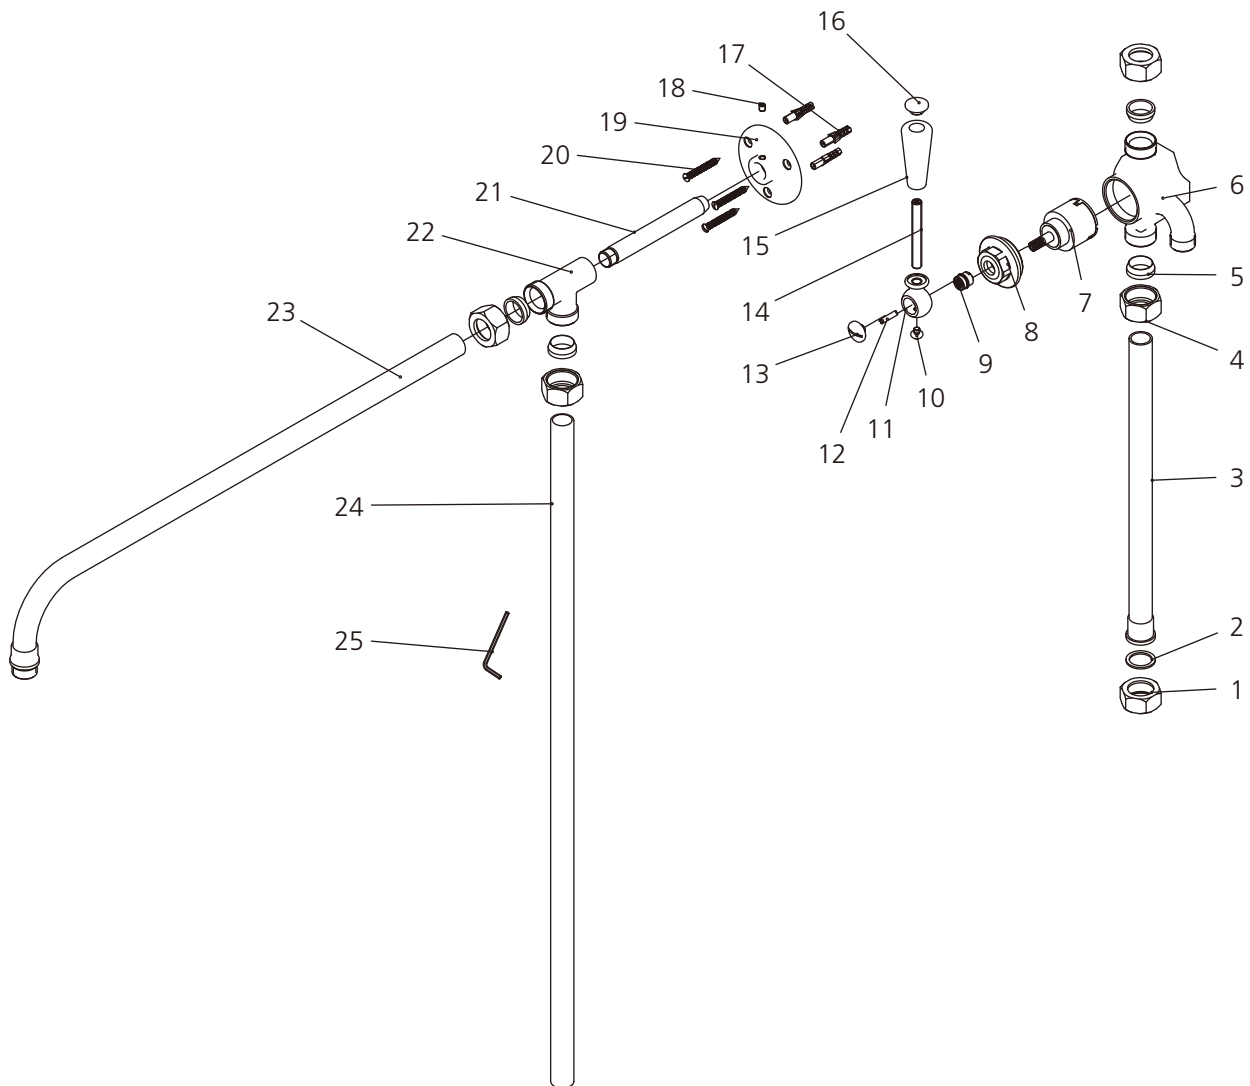

LEFROY BROOKS

1 8 2 8 T R O U T M A N S T R E E T
R I D G E W O O D N E W Y O R K N Y 1 1 3 8 5 U S A
T: +1(718) 302 5292 F: +1(718) 302 4177

CW-4622

RISER KIT WITH WHITE LEVER DIVERTER TO SUIT EXPOSED VALVES
& BATH/SHOWER VALVES

DIMENSIONAL DATA SHEET

DATE: 01 February 2013

No: A66F441

COPYRIGHT © LBP LTD 2012. ALL RIGHTS RESERVED.

DIMENSIONS IN INCHES & MILLIMETRES

WHILST EVERY EFFORT IS MADE TO ENSURE THE ACCURACY OF THESE DATA SHEETS THEY ARE SUBJECT TO CHANGE WITHOUT NOTICE AS PART OF THE COMPANY'S PRODUCT DEVELOPMENT PROCESS

CW-4622

RISER KIT WITH WHITE LEVER DIVERTER TO SUIT EXPOSED VALVES & BATH/SHOWER VALVES

1	Nut (009078)	10	End cap (109377)	19	Wall bracket (120289)
2	Oil seal (058019)	11	Lever seat (205461)	20	Screw (008706)
3	Riser kit (064295)	12	Screw (008245)	21	Connecting tube (017981)
4	Nut (009078-T)	13	Slotted head (008247)	22	Riser bracket (077094)
5	Compression olive (126135)	14	Screw (017094)	23	Shower arm (035544)
6	Body (066014)	15	Lever (108924)	24	Riser kit (051576)
7	Diverter Cartridge (507775N)	16	Lever cap (109376)	25	Allen key (031000)
8	Nut (009341)	17	Plastic anchor (291000)		
9	Adaptor (067580)	18	Hex socket set screw (008003)		

Standards

IAPMO/cUPC Listed
Meets A112.18.1

Please note :

Final achievable flow rate is dependent on the outlets fitted, see relevant outlets (spouts, roses, sprays) for fully assembled product flow rate.