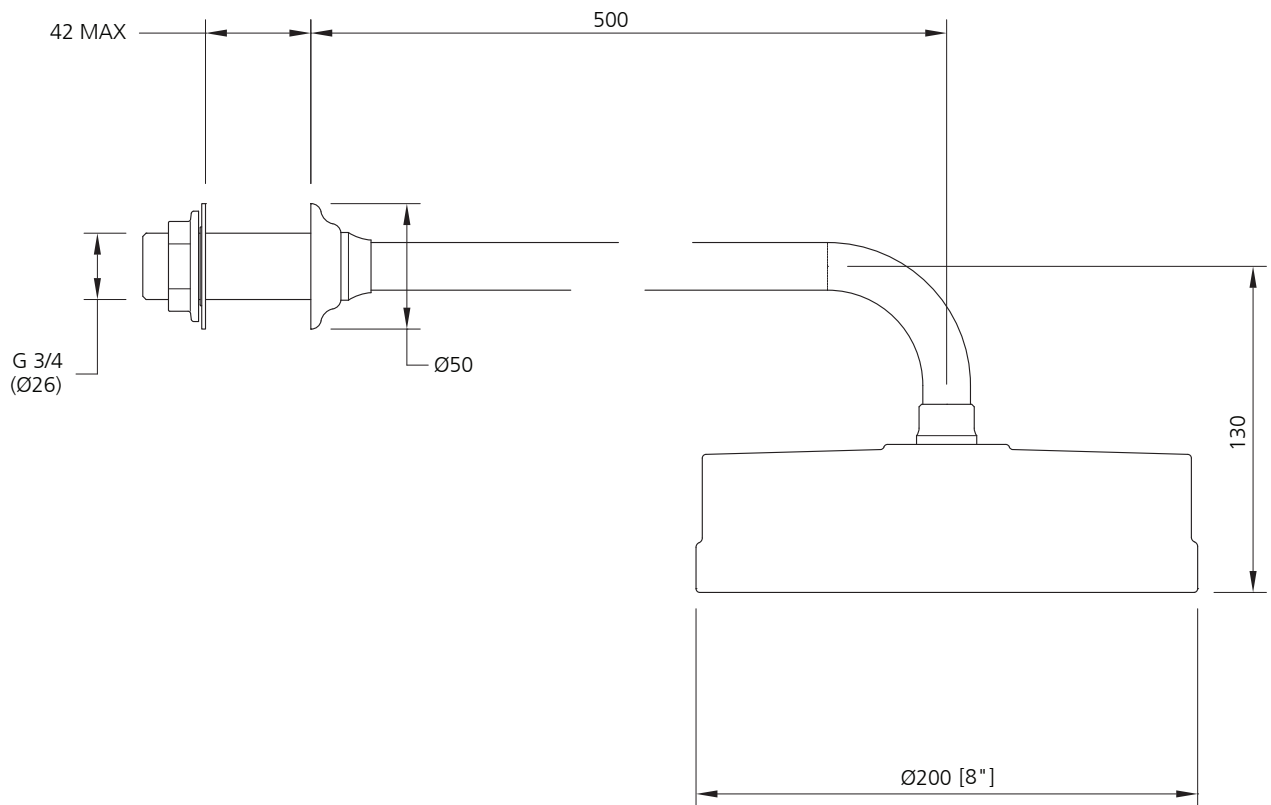

## MK-1775

MACKINTOSH 8" APRON ROSE  
WITH LONG ARM (490mm)  
(SUITABLE FOR LARGE CUBICAL OR BATH SHOWERS)

### DIMENSIONAL DATA SHEET

DATE: 29 July 2010

ISSUE: 022 A

©COPYRIGHT 2010. CHRISTO LEFROY BROOKS. ALL RIGHTS RESERVED.

DIMENSIONS IN MILLIMETRES

WHILST EVERY EFFORT IS MADE TO ENSURE THE ACCURACY OF THESE DATA SHEETS THEY ARE SUBJECT TO CHANGE WITHOUT NOTICE AS PART OF THE COMPANY'S PRODUCT DEVELOPMENT PROCESS