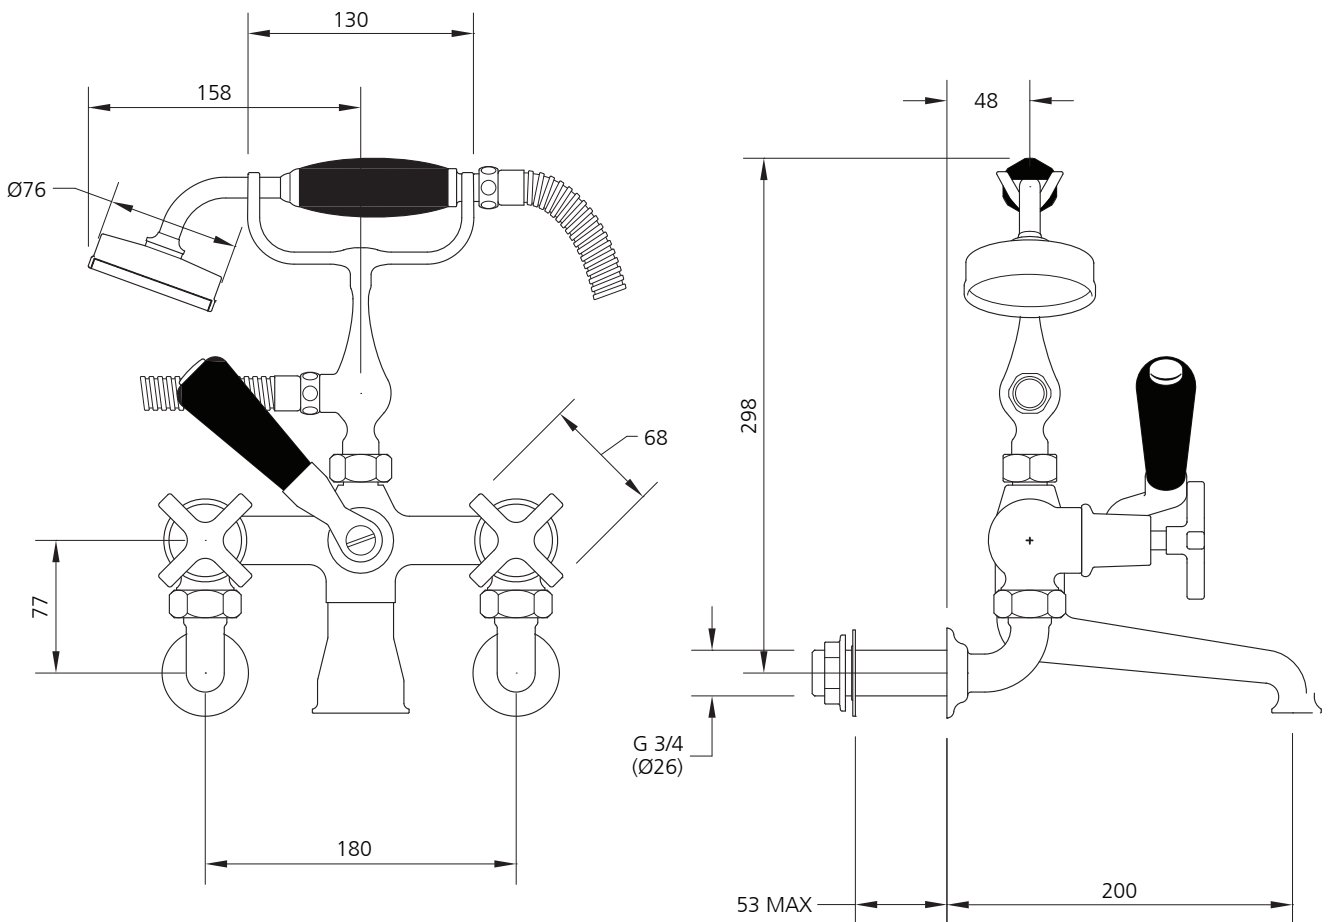

LEFROY BROOKS

IBROC HOUSE ESSEX ROAD
HODDESDON HERTS EN11 0QS UK
T: +44 (0)1992 708 316 F: +44 (0)1992 708 317

MH-1166

MACKINTOSH WALL MOUNTED BATH
SHOWER MIXER (¾")

DIMENSIONAL DATA SHEET

DATE: 29 July 2010

ISSUE: 021 A

©COPYRIGHT 2010. CHRISTO LEFROY BROOKS. ALL RIGHTS RESERVED.

DIMENSIONS IN MILLIMETRES

WHILST EVERY EFFORT IS MADE TO ENSURE THE ACCURACY OF THESE DATA SHEETS THEY ARE SUBJECT TO CHANGE WITHOUT NOTICE AS PART OF THE COMPANY'S PRODUCT DEVELOPMENT PROCESS