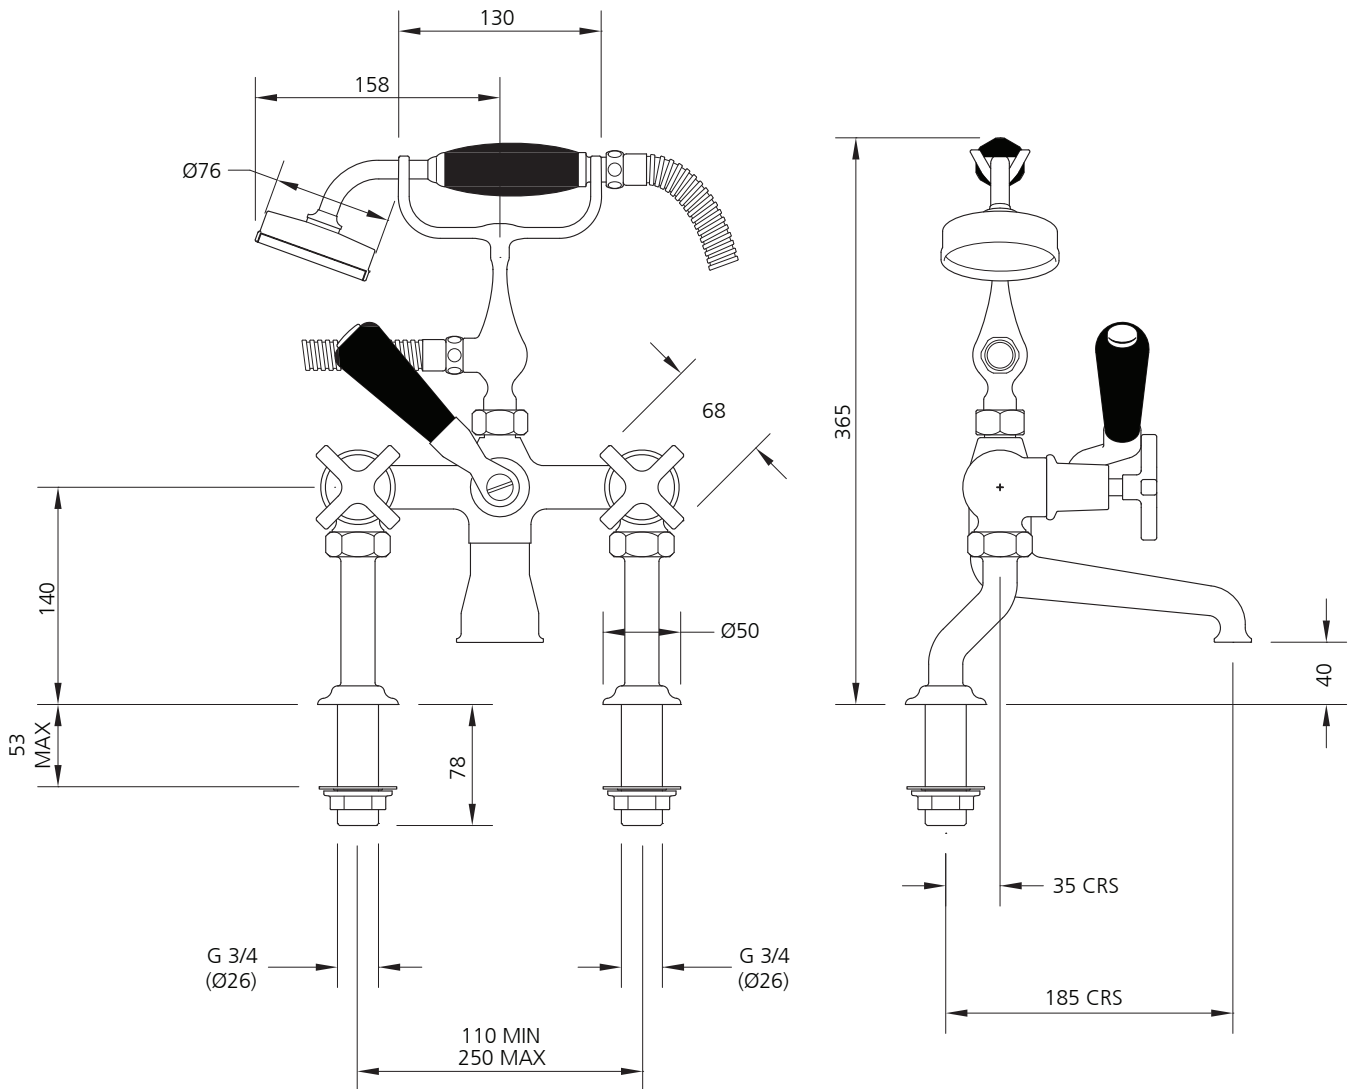

## MH-1100

MACKINTOSH DECK MOUNTED BATH  
SHOWER MIXER (¾")

### DIMENSIONAL DATA SHEET

DATE: 29 July 2010

ISSUE: 020

©COPYRIGHT 2010. CHRISTO LEFROY BROOKS. ALL RIGHTS RESERVED.

DIMENSIONS IN MILLIMETRES

WHILST EVERY EFFORT IS MADE TO ENSURE THE ACCURACY OF THESE DATA SHEETS THEY ARE SUBJECT TO CHANGE WITHOUT NOTICE AS PART OF THE COMPANY'S PRODUCT DEVELOPMENT PROCESS