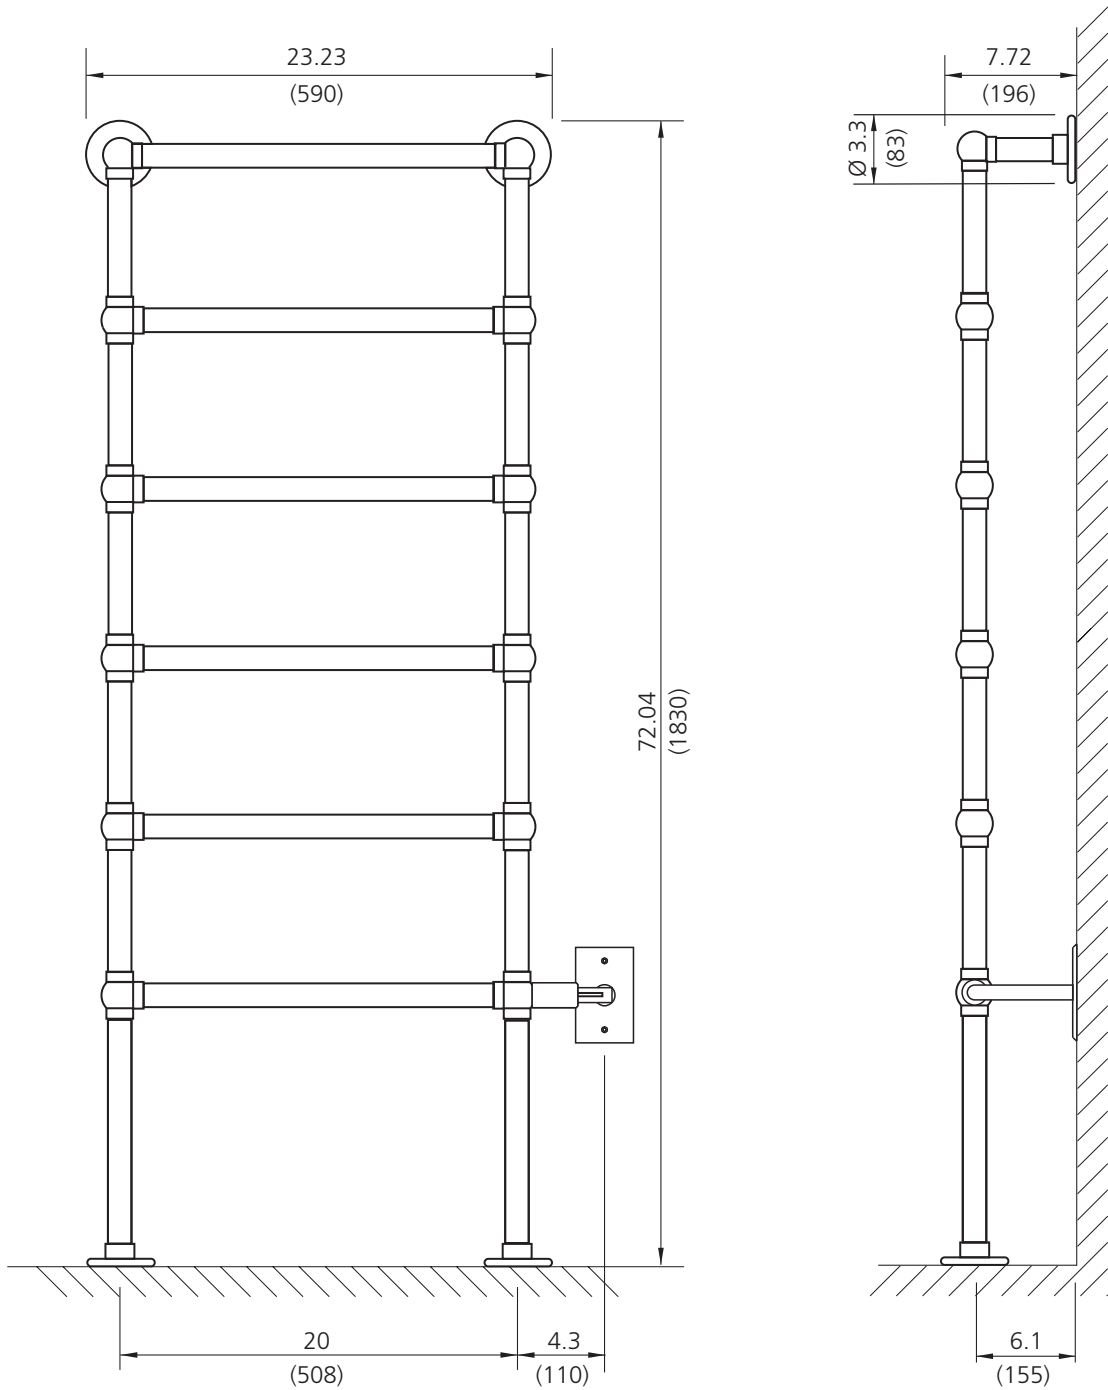

**LEFROY BROOKS**

1 8 2 8 T R O U T M A N S T R E E T  
R I D G E W O O D N E W Y O R K N Y 1 1 3 8 5 U S A  
T: +1(718) 302 5292 F: +1(718) 302 4177

**LB 3206**

EDWARDIAN BALL JOINTED LADDER TOWEL WARMER

DIMENSIONAL DATA SHEET

DATE: 30 JANUARY 2013

COPYRIGHT © LBIP LTD 2013. ALL RIGHTS RESERVED

DIMENSIONS IN INCHES & MILLIMETRES

WHILST EVERY EFFORT IS MADE TO ENSURE THE ACCURACY OF THESE DATA SHEETS THEY ARE SUBJECT TO CHANGE WITHOUT NOTICE AS PART OF THE COMPANY'S PRODUCT DEVELOPMENT PROCESS