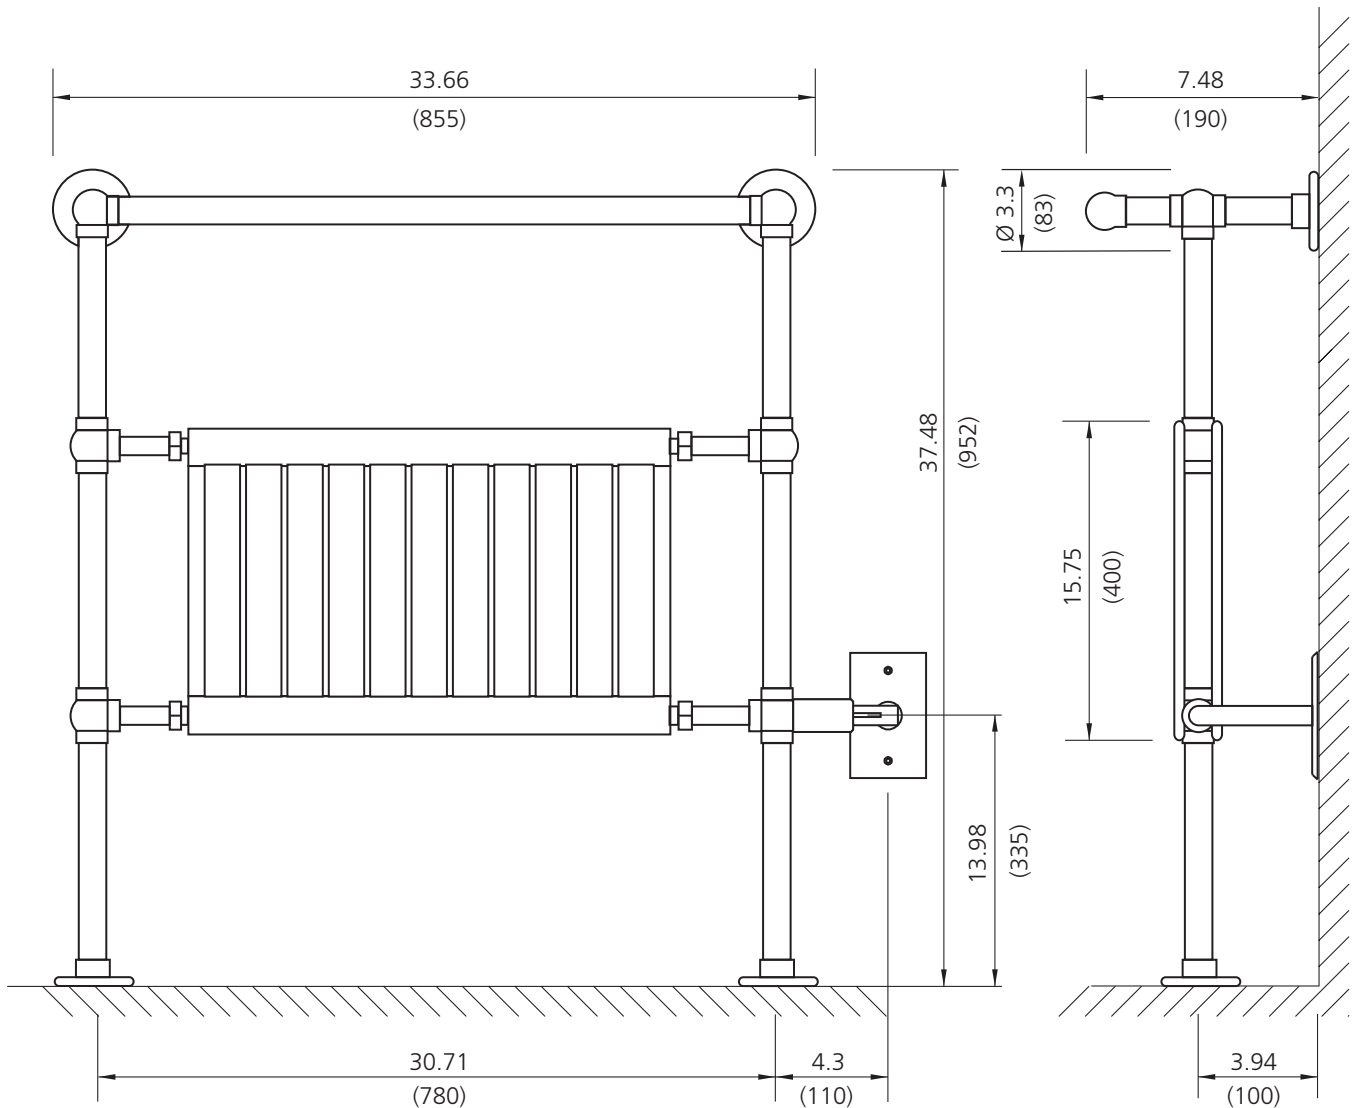

LEFROY BROOKS

1 8 2 8 T R O U T M A N S T R E E T
R I D G E W O O D N E W Y O R K N Y 1 1 3 8 5 U S A
T : + 1 (7 1 8) 3 0 2 5 2 9 2 F : + 1 (7 1 8) 3 0 2 4 1 7 7

LB 3204

EDWARDIAN BALL JOINTED RADIATOR TOWEL RAIL

DIMENSIONAL DATA SHEET

DATE: 30 JANUARY 2013

COPYRIGHT © LBIP LTD 2013. ALL RIGHTS RESERVED

DIMENSIONS IN INCHES & MILLIMETRES

WHILST EVERY EFFORT IS MADE TO ENSURE THE ACCURACY OF THESE DATA SHEETS THEY ARE SUBJECT TO CHANGE WITHOUT NOTICE AS PART OF THE COMPANY'S PRODUCT DEVELOPMENT PROCESS