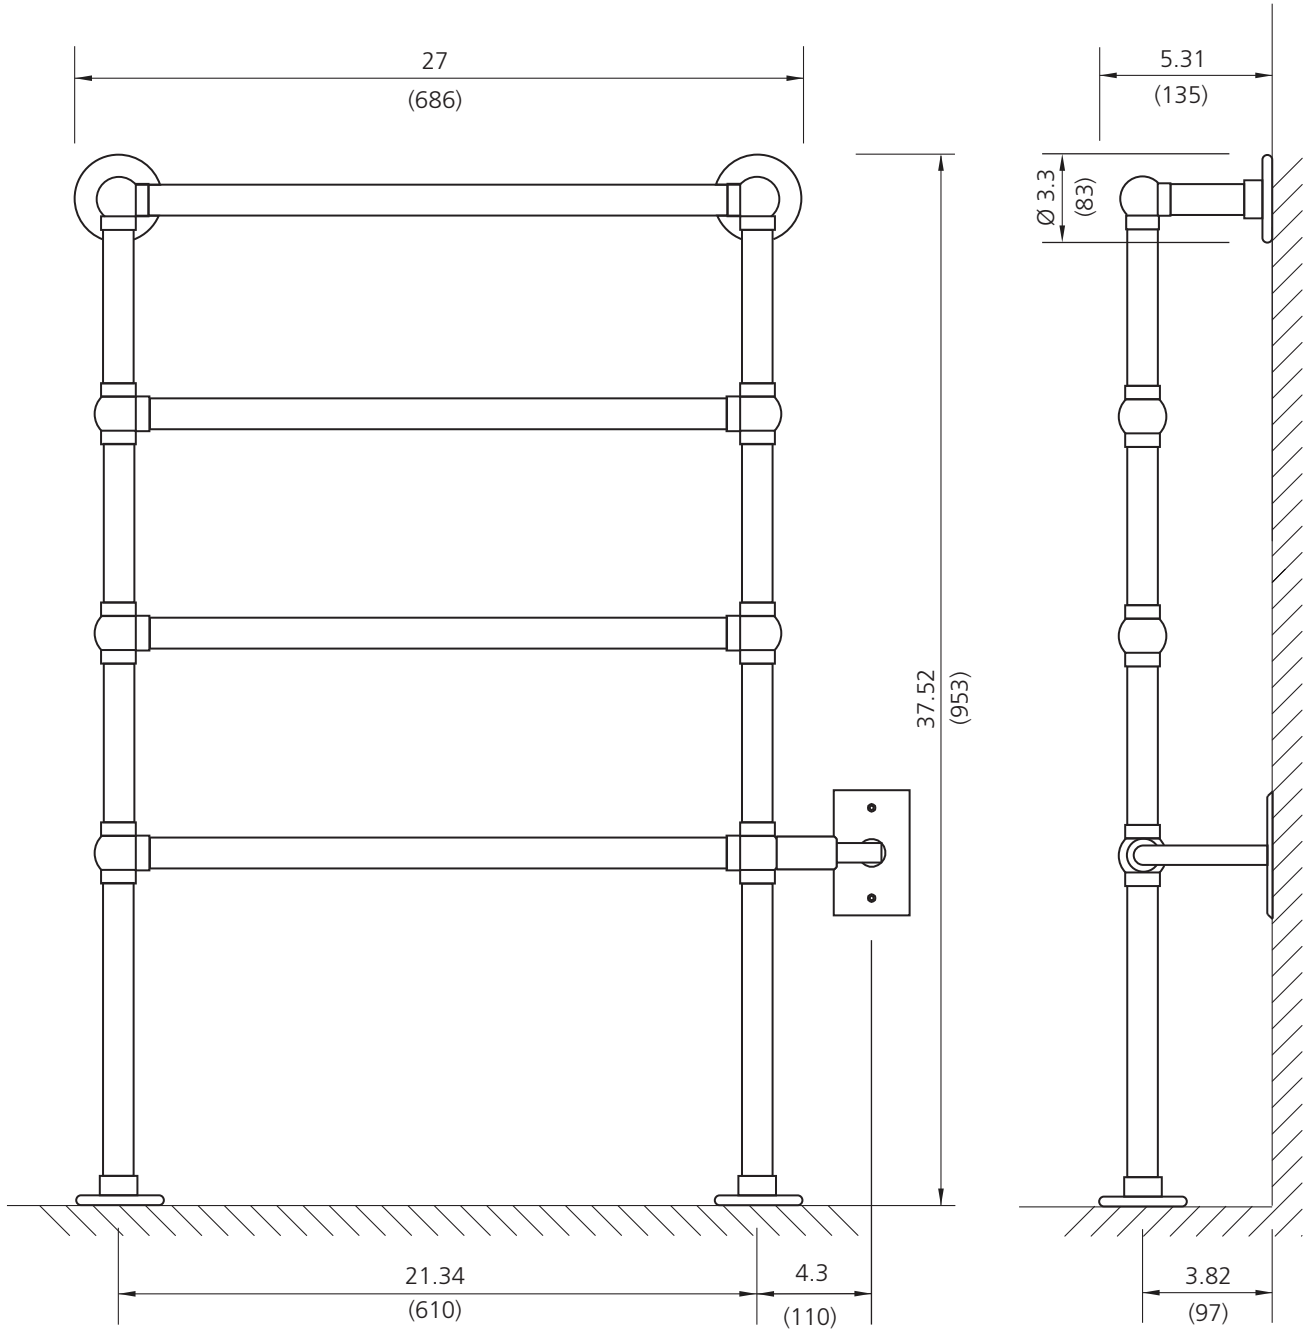

LEFROY BROOKS

1 8 2 8 T R O U T M A N S T R E E T
R I D G E W O O D N E W Y O R K N Y 1 1 3 8 5 U S A
T : + 1 (7 1 8) 3 0 2 5 2 9 2 F : + 1 (7 1 8) 3 0 2 4 1 7 7

LB 3203

CLASSIC BALL JOINTED FLOOR STANDING TOWEL WARMER

DIMENSIONAL DATA SHEET

DATE: 30 JANUARY 2013

COPYRIGHT © LBIP LTD 2013. ALL RIGHTS RESERVED

DIMENSIONS IN INCHES & MILLIMETRES

WHILST EVERY EFFORT IS MADE TO ENSURE THE ACCURACY OF THESE DATA SHEETS THEY ARE SUBJECT TO CHANGE WITHOUT NOTICE AS PART OF THE COMPANY'S PRODUCT DEVELOPMENT PROCESS