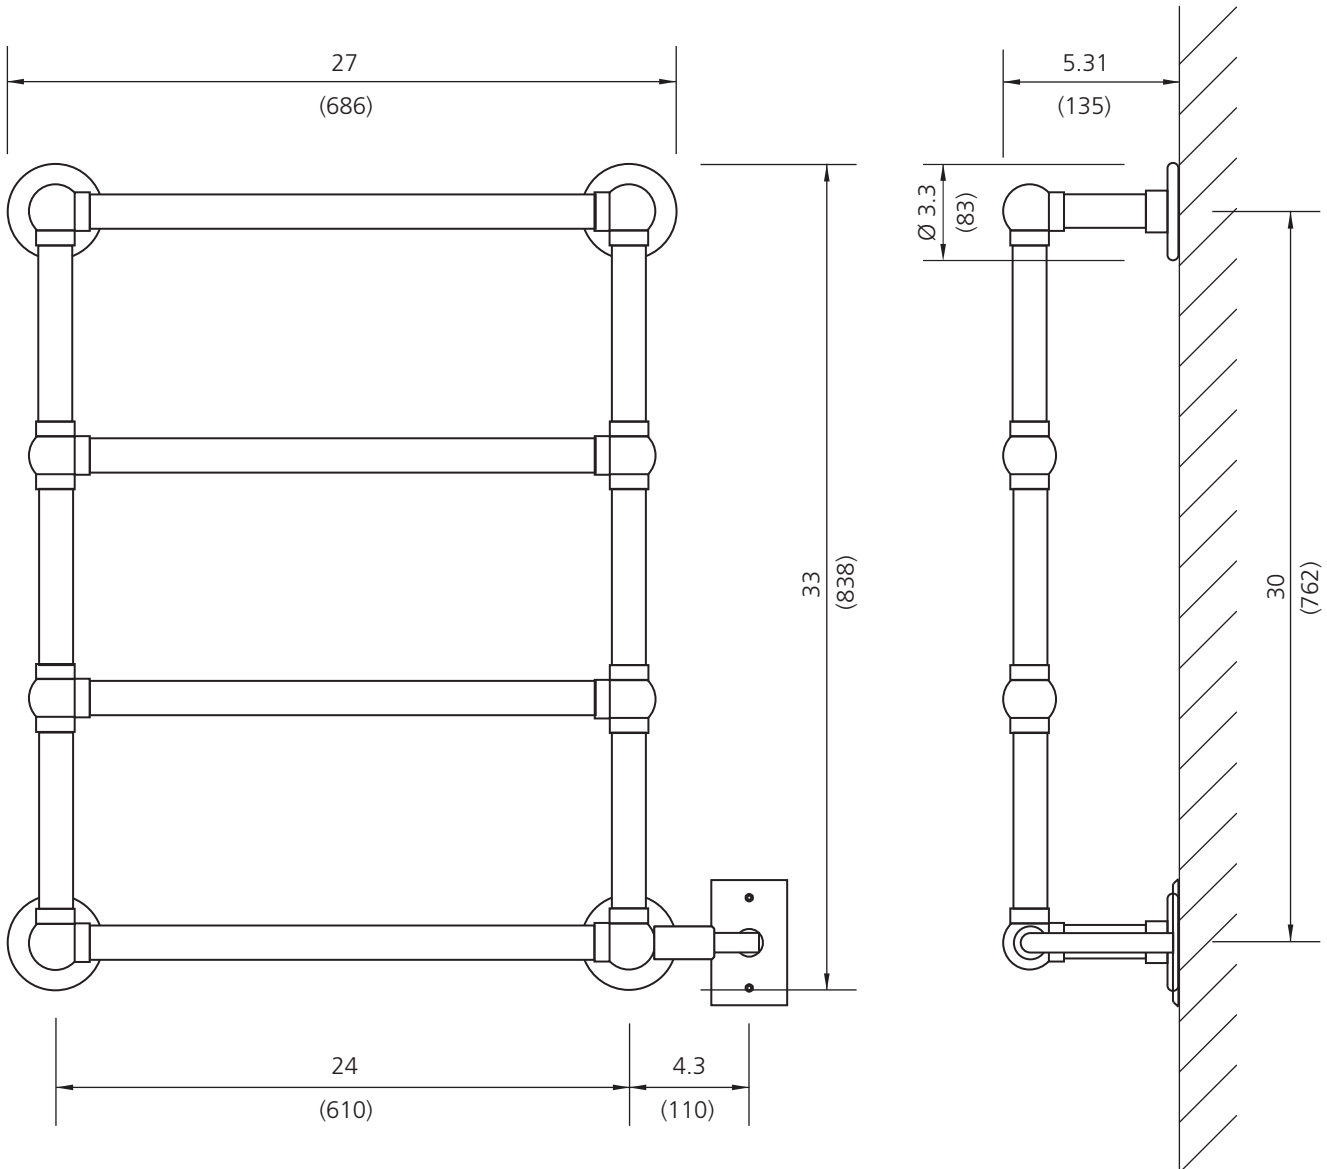

LEFROY BROOKS

1 8 2 8 T R O U T M A N S T R E E T
R I D G E W O O D N E W Y O R K N Y 1 1 3 8 5 U S A
T: +1(718) 302 5292 F: +1(718) 302 4177

LB 3200

CLASSIC BALL JOINTED WALL MOUNTED TOWEL WARMER

DIMENSIONAL DATA SHEET

DATE: 30 JANUARY 2013

COPYRIGHT © LBIP LTD 2013. ALL RIGHTS RESERVED

DIMENSIONS IN INCHES & MILLIMETRES

WHILST EVERY EFFORT IS MADE TO ENSURE THE ACCURACY OF THESE DATA SHEETS THEY ARE SUBJECT TO CHANGE WITHOUT NOTICE AS PART OF THE COMPANY'S PRODUCT DEVELOPMENT PROCESS