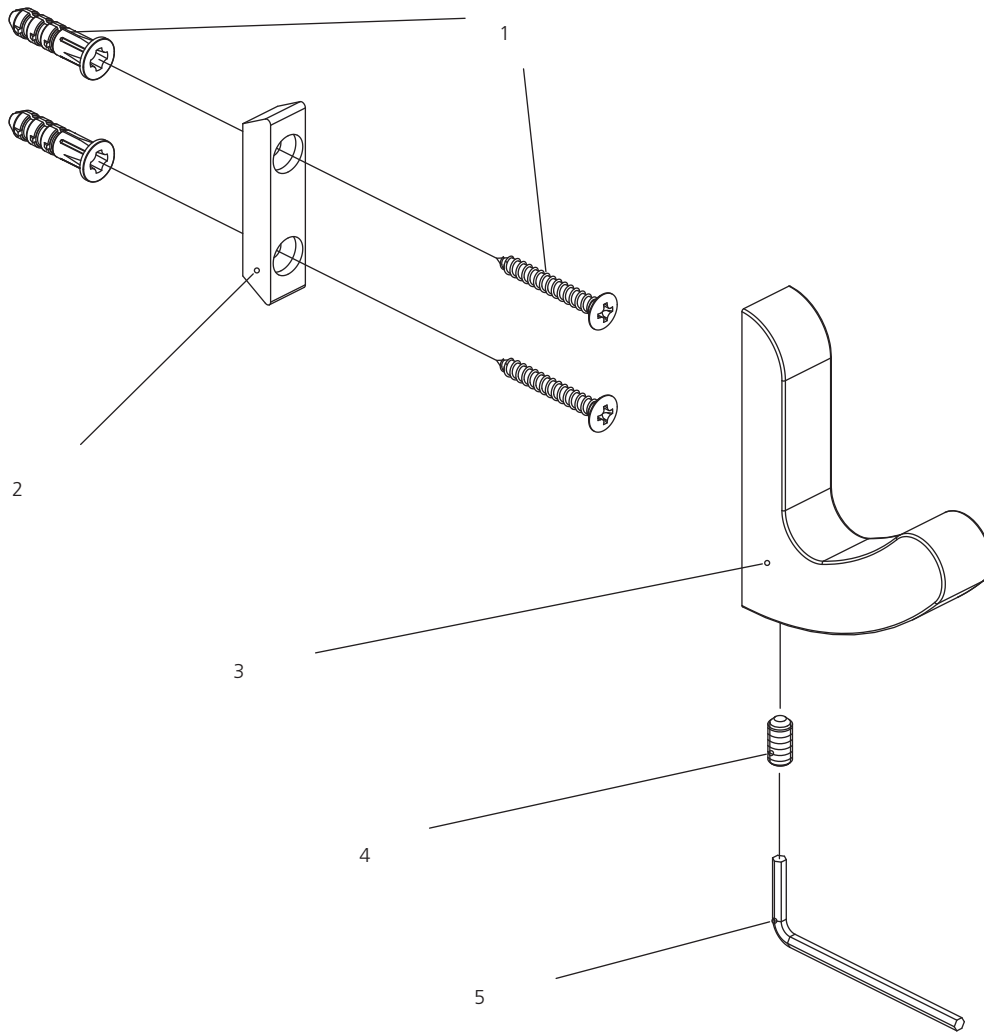

**LEFROY BROOKS**

1 8 2 8 T R O U T M A N S T R E E T  
R I D G E W O O D N E W Y O R K N Y 1 1 3 8 5 U S A  
T: +1(718) 302 5292 F: +1(718) 302 4177

**K1-5341**  
SINGLE ROBE HOOK

**DIMENSIONAL DATA SHEET**

DATE: 13 February 2012

No:

©COPYRIGHT 2009. CHRISTO LEFROY BROOKS. ALL RIGHTS RESERVED.

DIMENSIONS IN INCHES & MILLIMETRES

WHILST EVERY EFFORT IS MADE TO ENSURE THE ACCURACY OF THESE DATA SHEETS THEY ARE SUBJECT TO CHANGE WITHOUT NOTICE AS PART OF THE COMPANY'S PRODUCT DEVELOPMENT PROCESS

# K1-5341

SINGLE ROBE HOOK

- 1 Anchor bolt and screw (290604)
- 2 Mounting bracket (293251)
- 3 Robe hook (240276)
- 4 Set screw (053009)
- 5 Allen key (031000)