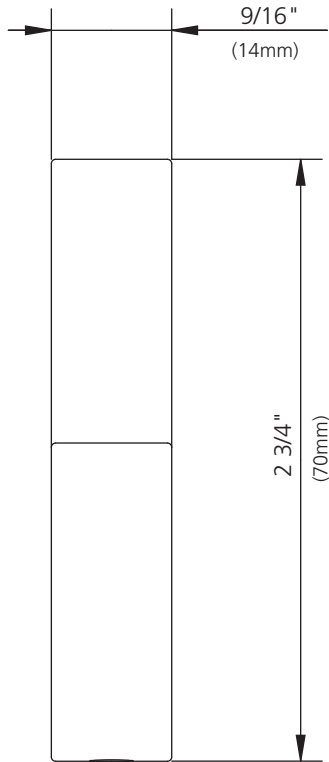

**LEFROY BROOKS**

1 8 2 8 T R O U T M A N S T R E E T  
R I D G E W O O D N E W Y O R K N Y 1 1 3 8 5 U S A  
T: +1(718) 302 5292 F: +1(718) 302 4177

**K1-5341**  
SINGLE ROBE HOOK

**DIMENSIONAL DATA SHEET**

DATE: 13 February 2012

No:

©COPYRIGHT 2009. CHRISTO LEFROY BROOKS. ALL RIGHTS RESERVED.

DIMENSIONS IN INCHES & MILLIMETRES

WHILST EVERY EFFORT IS MADE TO ENSURE THE ACCURACY OF THESE DATA SHEETS THEY ARE SUBJECT TO CHANGE WITHOUT NOTICE AS PART OF THE COMPANY'S PRODUCT DEVELOPMENT PROCESS

# K1-5341

SINGLE ROBE HOOK

- 1 Anchor bolt and screw (290604)
- 2 Mounting bracket (293251)
- 3 Robe hook (240276)
- 4 Set screw (053009)
- 5 Allen key (031000)