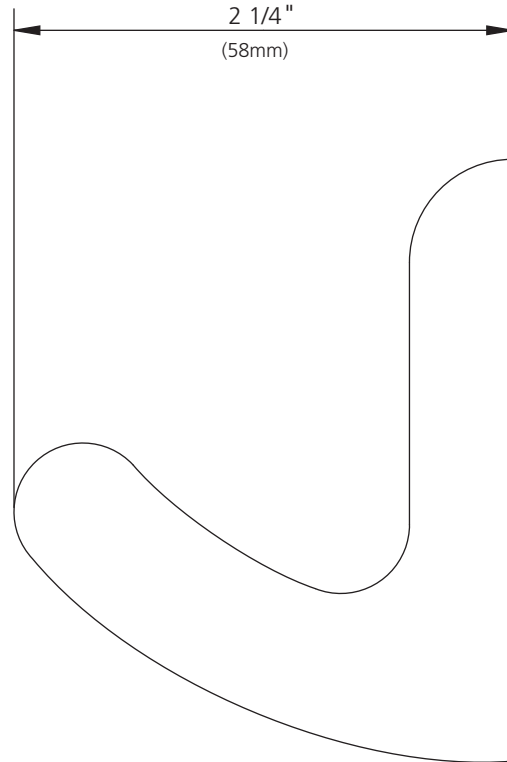

**LEFROY BROOKS**

1 8 2 8 T R O U T M A N S T R E E T  
R I D G E W O O D N E W Y O R K N Y 1 1 3 8 5 U S A  
T: +1(718) 302 5292 F: +1(718) 302 4177

**K1-5341**  
SINGLE ROBE HOOK

**DIMENSIONAL DATA SHEET**

DATE: 13 February 2012

No:

©COPYRIGHT 2009. CHRISTO LEFROY BROOKS. ALL RIGHTS RESERVED.

DIMENSIONS IN INCHES & MILLIMETRES

WHILST EVERY EFFORT IS MADE TO ENSURE THE ACCURACY OF THESE DATA SHEETS THEY ARE SUBJECT TO CHANGE WITHOUT NOTICE AS PART OF THE COMPANY'S PRODUCT DEVELOPMENT PROCESS

# K1-5341

SINGLE ROBE HOOK

- 1 Anchor bolt and screw (290604)
- 2 Mounting bracket (293251)
- 3 Robe hook (240276)
- 4 Set screw (053009)
- 5 Allen key (031000)