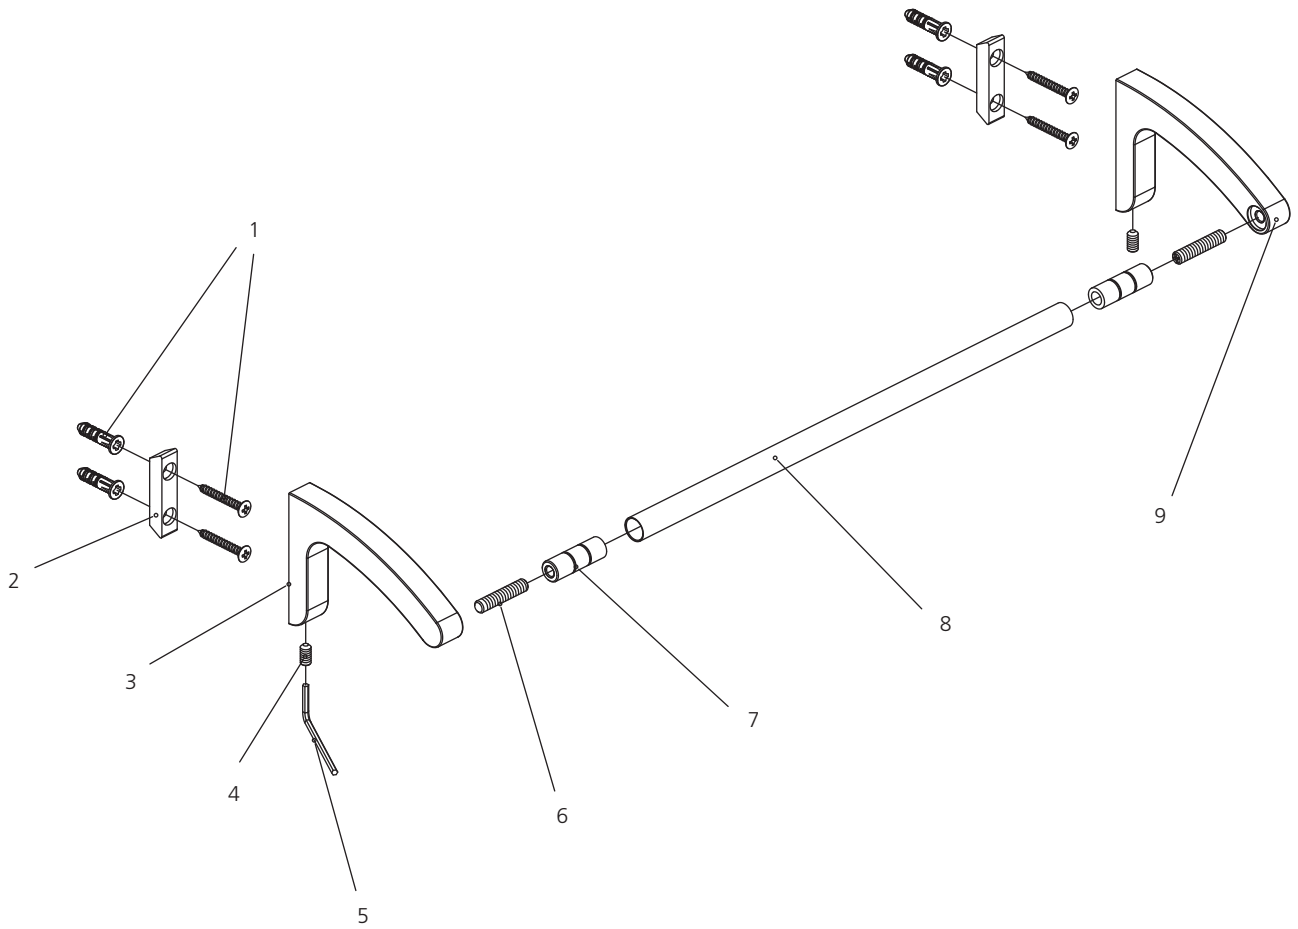

No: B5801000

©COPYRIGHT 2009, CHRISTO LEFROY BROOKS. ALL RIGHTS RESERVED.

DIMENSIONS IN INCHES & MILLIMETRES

WHILST EVERY EFFORT IS MADE TO ENSURE THE ACCURACY OF THESE DATA SHEETS THEY ARE SUBJECT TO CHANGE WITHOUT NOTICE AS PART OF THE COMPANY'S PRODUCT DEVELOPMENT PROCESS

K1-5100

12" TOWEL RAIL

- 1 Anchor bolt and screw (290604)
- 2 Mounting bracket (293251)
- 3 Bracket (240268H)
- 4 Set screw (053009)
- 5 Allen key (031000)

- 6 Bolt (017850)
- 7 Adaptor (255943)
- 8 12" Towel rail (250416)
- 9 Bracket (240268C)