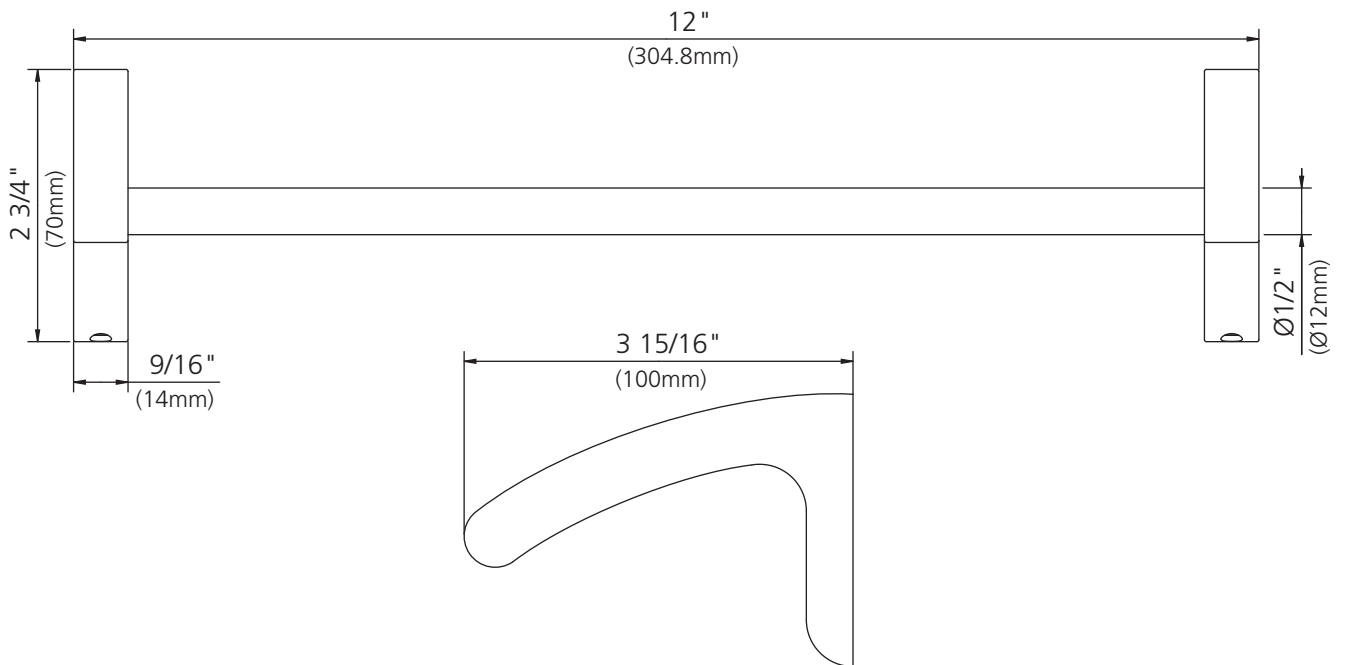

LEFROY BROOKS

1 8 2 8 T R O U T M A N S T R E E T
R I D G E W O O D N E W Y O R K N Y 1 1 3 8 5 U S A
T: +1(718) 302 5292 F: +1(718) 302 4177

K1-5100
12" TOWEL RAIL

DIMENSIONAL DATA SHEET

DATE: 29 April 2011

No: B5801000

©COPYRIGHT 2009, CHRISTO LEFROY BROOKS. ALL RIGHTS RESERVED.

DIMENSIONS IN INCHES & MILLIMETRES

WHILST EVERY EFFORT IS MADE TO ENSURE THE ACCURACY OF THESE DATA SHEETS THEY ARE SUBJECT TO CHANGE WITHOUT NOTICE AS PART OF THE COMPANY'S PRODUCT DEVELOPMENT PROCESS

K1-5100

12" TOWEL RAIL

- 1 Anchor bolt and screw (290604)
- 2 Mounting bracket (293251)
- 3 Bracket (240268H)
- 4 Set screw (053009)
- 5 Allen key (031000)

- 6 Bolt (017850)
- 7 Adaptor (255943)
- 8 12" Towel rail (250416)
- 9 Bracket (240268C)