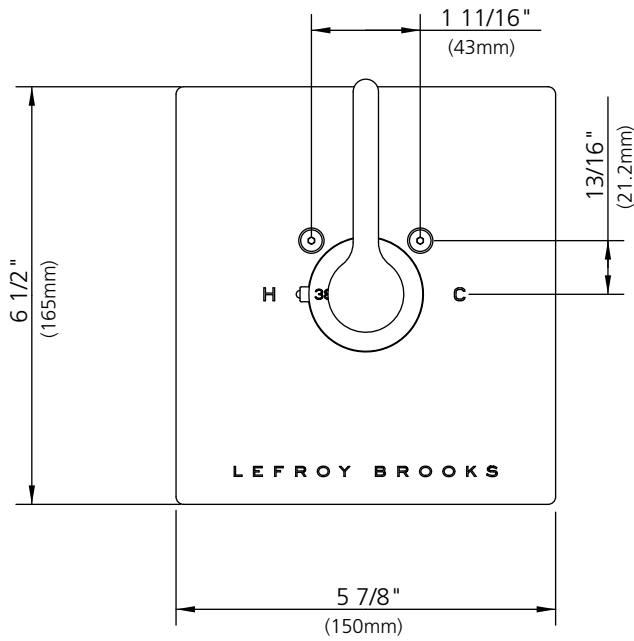

LEFROY BROOKS

1 8 2 8 T R O U T M A N S T R E E T
R I D G E W O O D N E W Y O R K N Y 1 1 3 8 5 U S A
T: +1(718) 302 5292 F: +1(718) 302 4177

K1-4401

SINGLE LEVER THERMOSTATIC TRIM ONLY, TO SUIT K1-4200 ROUGH

DIMENSIONAL DATA SHEET

DATE: 19 January 2010

No: A667374

©COPYRIGHT 2009. CHRISTO LEFROY BROOKS. ALL RIGHTS RESERVED.

DIMENSIONS IN INCHES & MILLIMETRES

WHILST EVERY EFFORT IS MADE TO ENSURE THE ACCURACY OF THESE DATA SHEETS THEY ARE SUBJECT TO CHANGE WITHOUT NOTICE AS PART OF THE COMPANY'S PRODUCT DEVELOPMENT PROCESS

K1-4401

SINGLE LEVER THERMOSTATIC TRIM ONLY, TO SUIT K1-4200 ROUGH

- | | | | |
|---|-------------------------|----|-------------------------|
| 1 | Handle (069699) | 8 | Canopy (018421-50) |
| 2 | Extension stem (110405) | 9 | Pin (003153) |
| 3 | Screw (008772) | 10 | Front panel (006506-52) |
| 4 | Screw (008154) | 11 | Screw (008793) |
| 5 | Button (036276) | 12 | Seal (068328) |
| 6 | Screw (005157) | 13 | Allen wrench (031000) |
| 7 | Spring (008994) | 14 | Allen wrench (031003) |