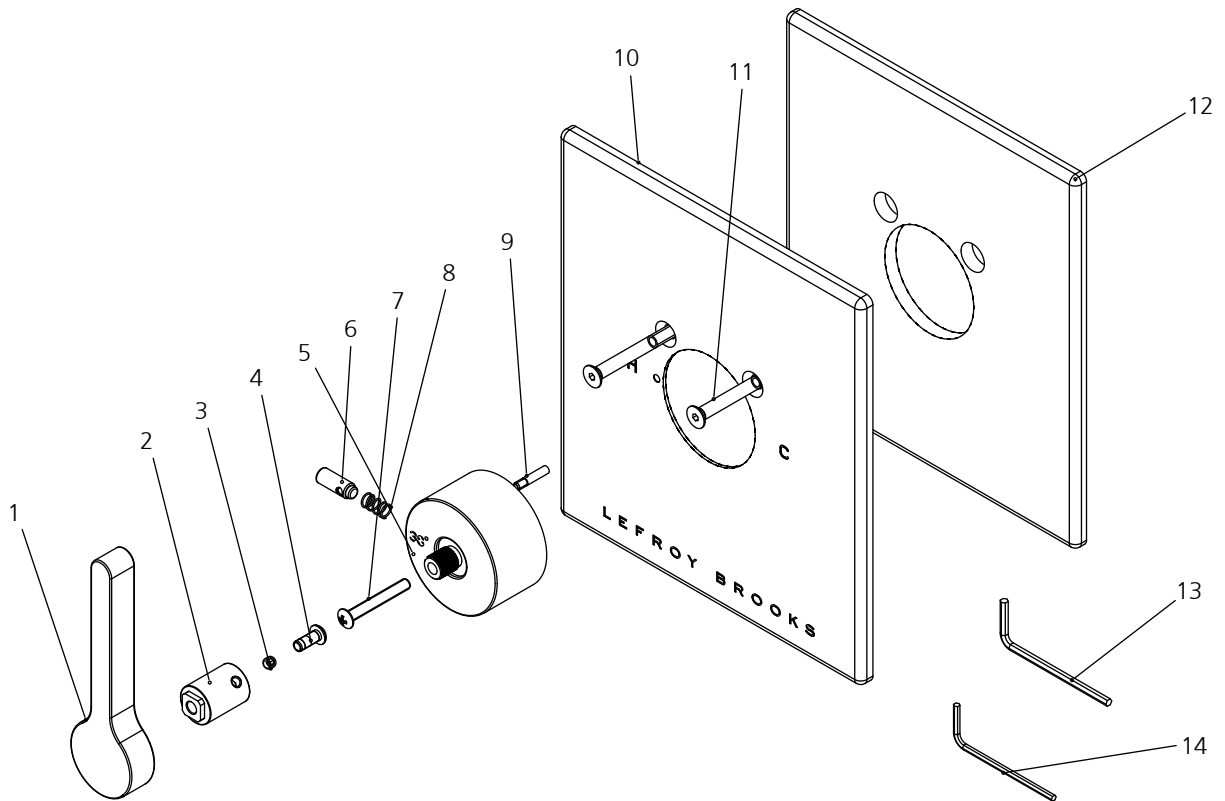

DIMENSIONAL DATA SHEET

DATE: 19 January 2010

No: A667374

©COPYRIGHT 2009. CHRISTO LEFROY BROOKS. ALL RIGHTS RESERVED.

DIMENSIONS IN INCHES & MILLIMETRES

WHILST EVERY EFFORT IS MADE TO ENSURE THE ACCURACY OF THESE DATA SHEETS THEY ARE SUBJECT TO CHANGE WITHOUT NOTICE AS PART OF THE COMPANY'S PRODUCT DEVELOPMENT PROCESS

K1-4401

SINGLE LEVER THERMOSTATIC TRIM ONLY, TO SUIT K1-4200 ROUGH

- | | | | |
|---|-------------------------|----|-------------------------|
| 1 | Handle (069699) | 8 | Canopy (018421-50) |
| 2 | Extension stem (110405) | 9 | Pin (003153) |
| 3 | Screw (008772) | 10 | Front panel (006506-52) |
| 4 | Screw (008154) | 11 | Screw (008793) |
| 5 | Button (036276) | 12 | Seal (068328) |
| 6 | Screw (005157) | 13 | Allen wrench (031000) |
| 7 | Spring (008994) | 14 | Allen wrench (031003) |