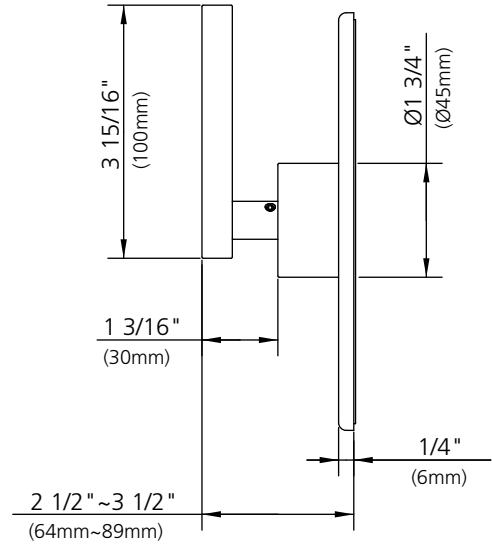

LEFROY BROOKS

1 8 2 8 T R O U T M A N S T R E E T
R I D G E W O O D N E W Y O R K N Y 1 1 3 8 5 U S A
T: +1(718) 302 5292 F: +1(718) 302 4177

K1-4401

SINGLE LEVER THERMOSTATIC TRIM ONLY, TO SUIT K1-4200 ROUGH

DIMENSIONAL DATA SHEET

DATE: 19 January 2010

No: A667374

©COPYRIGHT 2009. CHRISTO LEFROY BROOKS. ALL RIGHTS RESERVED.

DIMENSIONS IN INCHES & MILLIMETRES

WHILST EVERY EFFORT IS MADE TO ENSURE THE ACCURACY OF THESE DATA SHEETS THEY ARE SUBJECT TO CHANGE WITHOUT NOTICE AS PART OF THE COMPANY'S PRODUCT DEVELOPMENT PROCESS

K1-4401

SINGLE LEVER THERMOSTATIC TRIM ONLY, TO SUIT K1-4200 ROUGH

- | | | | |
|---|-------------------------|----|-------------------------|
| 1 | Handle (069699) | 8 | Canopy (018421-50) |
| 2 | Extension stem (110405) | 9 | Pin (003153) |
| 3 | Screw (008772) | 10 | Front panel (006506-52) |
| 4 | Screw (008154) | 11 | Screw (008793) |
| 5 | Button (036276) | 12 | Seal (068328) |
| 6 | Screw (005157) | 13 | Allen wrench (031000) |
| 7 | Spring (008994) | 14 | Allen wrench (031003) |