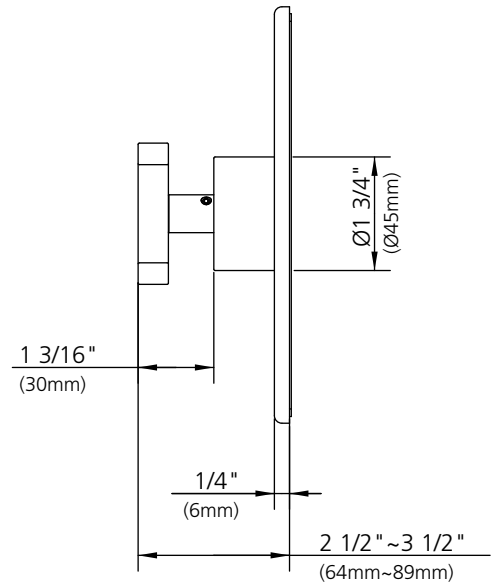

LEFROY BROOKS

1 8 2 8 T R O U T M A N S T R E E T
R I D G E W O O D N E W Y O R K N Y 1 1 3 8 5 U S A
T: +1(718) 302 5292 F: +1(718) 302 4177

K1-4400

SINGLE CROSS HANDLE THERMOSTATIC TRIM ONLY,
TO SUIT K1-4200 ROUGH

DIMENSIONAL DATA SHEET

DATE: 19 January 2010

No: A667382

©COPYRIGHT 2009. CHRISTO LEFROY BROOKS. ALL RIGHTS RESERVED.

DIMENSIONS IN INCHES & MILLIMETRES

WHILST EVERY EFFORT IS MADE TO ENSURE THE ACCURACY OF THESE DATA SHEETS THEY ARE SUBJECT TO CHANGE WITHOUT NOTICE AS PART OF THE COMPANY'S PRODUCT DEVELOPMENT PROCESS

K1-4400

SINGLE CROSS HANDLE THERMOSTATIC TRIM ONLY, TO SUIT K1-4200 ROUGH

1	Handle (069688)	8	Canopy (018421-50)
2	Extension stem (110405)	9	Pin (003153)
3	Screw (008772)	10	Screw (008793)
4	Screw (008154)	11	Front panel (006506-52)
5	Screw (008994)	12	Seal (068328)
6	Button (036276)	13	Allen wrench (031000)
7	Spring (005157)	14	Allen wrench (031003)