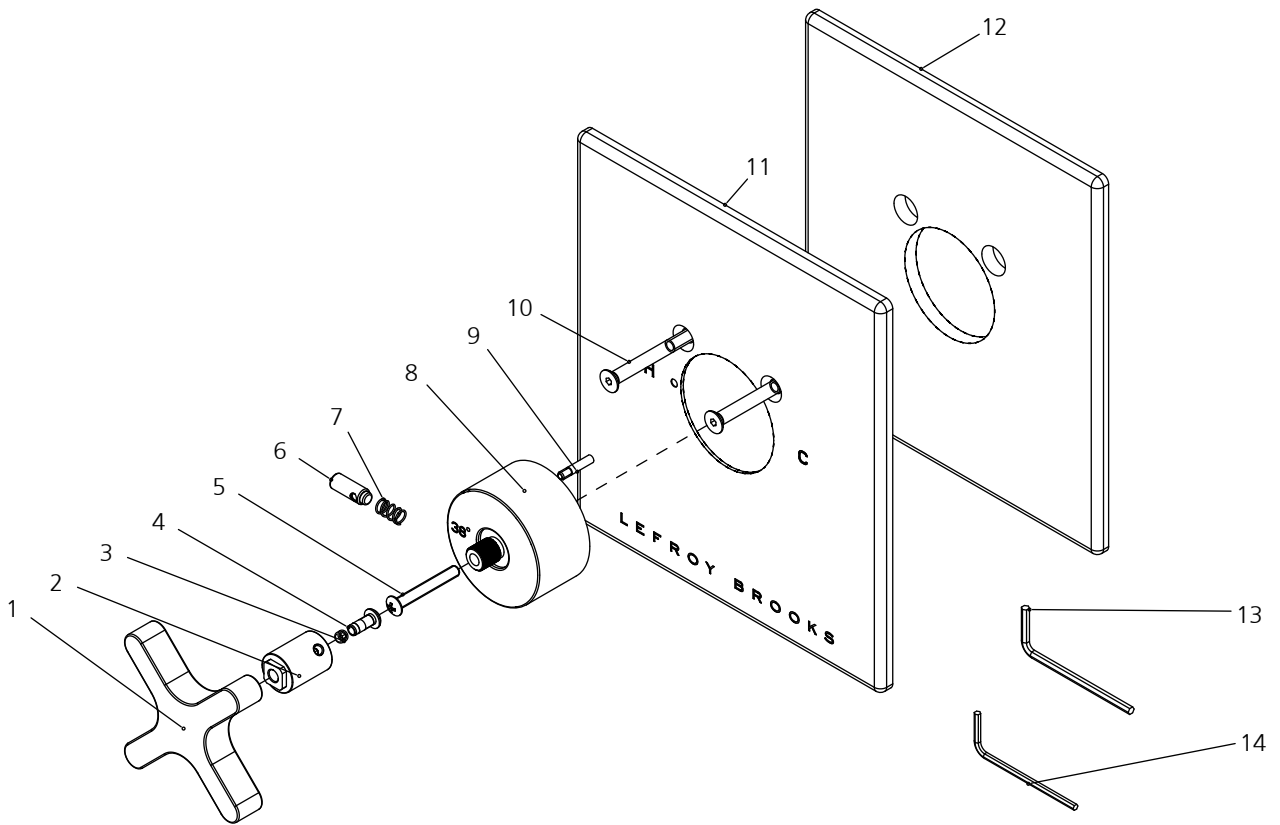

DIMENSIONAL DATA SHEET

DATE: 19 January 2010

No: A667382

©COPYRIGHT 2009. CHRISTO LEFROY BROOKS. ALL RIGHTS RESERVED.

DIMENSIONS IN INCHES & MILLIMETRES

WHILST EVERY EFFORT IS MADE TO ENSURE THE ACCURACY OF THESE DATA SHEETS THEY ARE SUBJECT TO CHANGE WITHOUT NOTICE AS PART OF THE COMPANY'S PRODUCT DEVELOPMENT PROCESS

K1-4400

SINGLE CROSS HANDLE THERMOSTATIC TRIM ONLY, TO SUIT K1-4200 ROUGH

1	Handle (069688)	8	Canopy (018421-50)
2	Extension stem (110405)	9	Pin (003153)
3	Screw (008772)	10	Screw (008793)
4	Screw (008154)	11	Front panel (006506-52)
5	Screw (008994)	12	Seal (068328)
6	Button (036276)	13	Allen wrench (031000)
7	Spring (005157)	14	Allen wrench (031003)