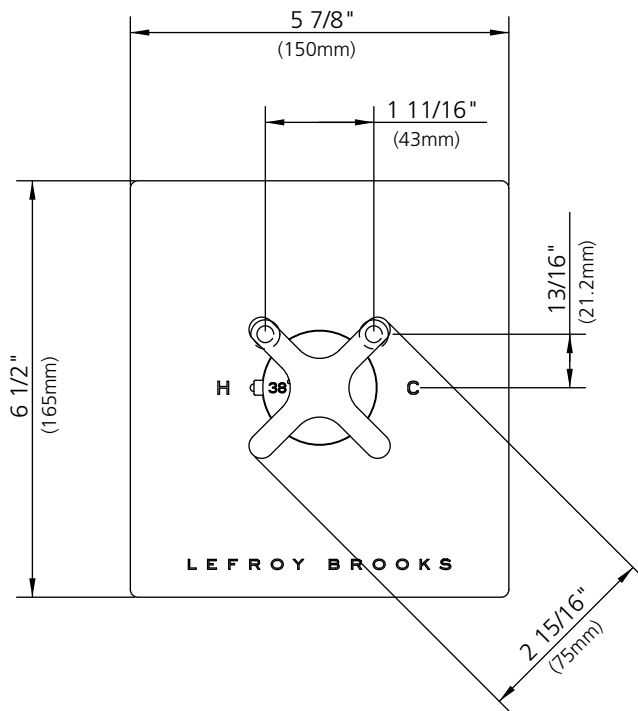

LEFROY BROOKS

1 8 2 8 T R O U T M A N S T R E E T
R I D G E W O O D N E W Y O R K N Y 1 1 3 8 5 U S A
T: +1(718) 302 5292 F: +1(718) 302 4177

K1-4400

SINGLE CROSS HANDLE THERMOSTATIC TRIM ONLY,
TO SUIT K1-4200 ROUGH

DIMENSIONAL DATA SHEET

DATE: 19 January 2010

No: A667382

©COPYRIGHT 2009. CHRISTO LEFROY BROOKS. ALL RIGHTS RESERVED.

DIMENSIONS IN INCHES & MILLIMETRES

WHILST EVERY EFFORT IS MADE TO ENSURE THE ACCURACY OF THESE DATA SHEETS THEY ARE SUBJECT TO CHANGE WITHOUT NOTICE AS PART OF THE COMPANY'S PRODUCT DEVELOPMENT PROCESS

K1-4400

SINGLE CROSS HANDLE THERMOSTATIC TRIM ONLY, TO SUIT K1-4200 ROUGH

1	Handle (069688)	8	Canopy (018421-50)
2	Extension stem (110405)	9	Pin (003153)
3	Screw (008772)	10	Screw (008793)
4	Screw (008154)	11	Front panel (006506-52)
5	Screw (008994)	12	Seal (068328)
6	Button (036276)	13	Allen wrench (031000)
7	Spring (005157)	14	Allen wrench (031003)