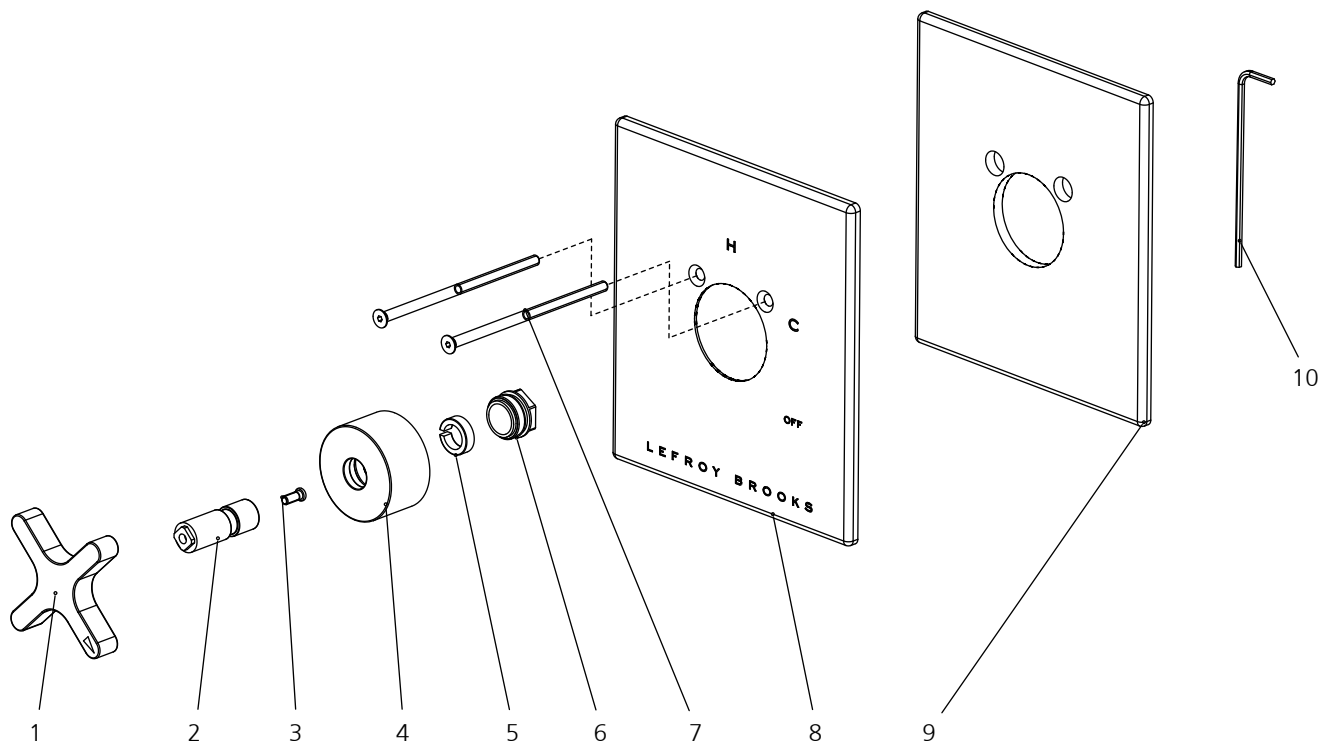

DIMENSIONAL DATA SHEET

DATE: 30 December 2009

No: A662805

©COPYRIGHT 2009. CHRISTO LEFROY BROOKS. ALL RIGHTS RESERVED.

DIMENSIONS IN INCHES & MILLIMETRES

WHILST EVERY EFFORT IS MADE TO ENSURE THE ACCURACY OF THESE DATA SHEETS THEY ARE SUBJECT TO CHANGE WITHOUT NOTICE AS PART OF THE COMPANY'S PRODUCT DEVELOPMENT PROCESS

K1-4300

SINGLE CROSS HANDLE PRESSURE BALANCE TRIM ONLY, TO SUIT K1-4100 ROUGH

- 1 Handle (069688-50)
- 2 Stem extension (110384)
- 3 Screw (008774)
- 4 Canopy (018958)
- 5 Clip (012242)
- 6 Adaptor (067897)
- 7 Screw (008034)
- 8 Front plate (006506-50)
- 9 Seal (068328)
- 10 Allen wrench (031220)