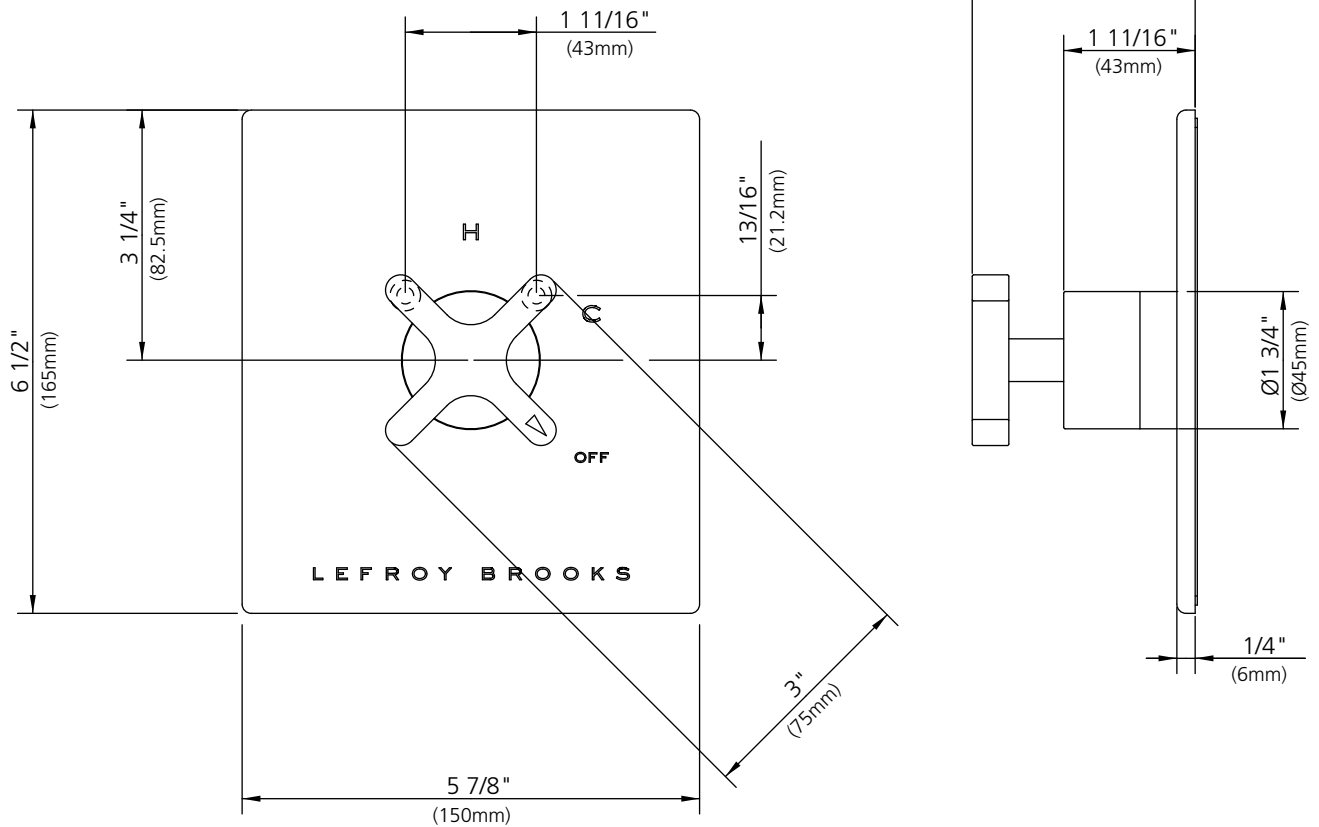

LEFROY BROOKS

1 8 2 8 T R O U T M A N S T R E E T
R I D G E W O O D N E W Y O R K N Y 1 1 3 8 5 U S A
T: +1(718) 302 5292 F: +1(718) 302 4177

K1-4300

SINGLE CROSS HANDLE PRESSURE BALANCE TRIM ONLY,
TO SUIT K1-4100 ROUGH

DIMENSIONAL DATA SHEET

DATE: 30 December 2009

No: A662805

©COPYRIGHT 2009. CHRISTO LEFROY BROOKS. ALL RIGHTS RESERVED.

DIMENSIONS IN INCHES & MILLIMETRES

WHILST EVERY EFFORT IS MADE TO ENSURE THE ACCURACY OF THESE DATA SHEETS THEY ARE SUBJECT TO CHANGE WITHOUT NOTICE AS PART OF THE COMPANY'S PRODUCT DEVELOPMENT PROCESS

K1-4300

SINGLE CROSS HANDLE PRESSURE BALANCE TRIM ONLY, TO SUIT K1-4100 ROUGH

- 1 Handle (069688-50)
- 2 Stem extension (110384)
- 3 Screw (008774)
- 4 Canopy (018958)
- 5 Clip (012242)
- 6 Adaptor (067897)
- 7 Screw (008034)
- 8 Front plate (006506-50)
- 9 Seal (068328)
- 10 Allen wrench (031220)