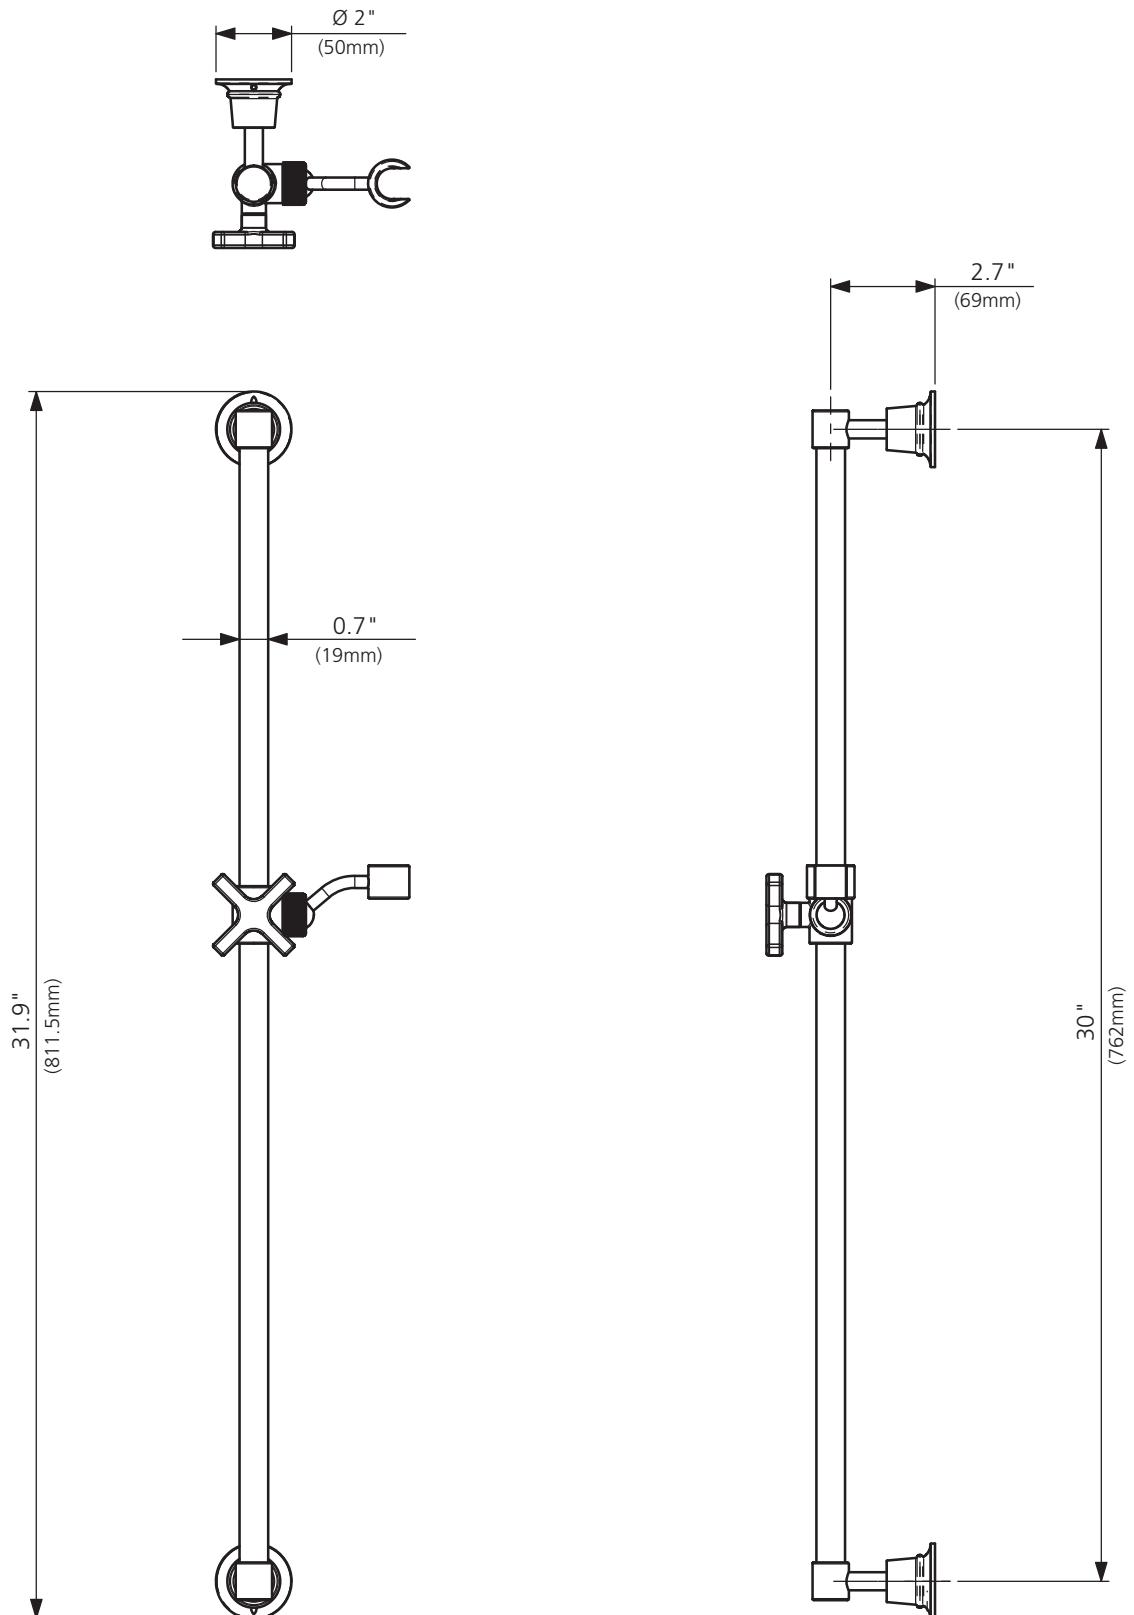

LEFROY BROOKS

1 8 2 8 T R O U T M A N S T R E E T
R I D G E W O O D N E W Y O R K N Y 1 1 3 8 5 U S A
T: +1(718) 302 5292 F: +1(718) 302 4177

M2-4533

FLEETWOOD SHOWER SLIDING RAIL

DIMENSIONAL DATA SHEET

DATE: 3rd March 2014

COPYRIGHT © LBIP LTD 2014. ALL RIGHTS RESERVED

DIMENSIONS IN INCHES & MILLIMETRES

WHILST EVERY EFFORT IS MADE TO ENSURE THE ACCURACY OF THESE DATA SHEETS THEY ARE SUBJECT TO CHANGE WITHOUT NOTICE AS PART OF THE COMPANY'S PRODUCT DEVELOPMENT PROCESS