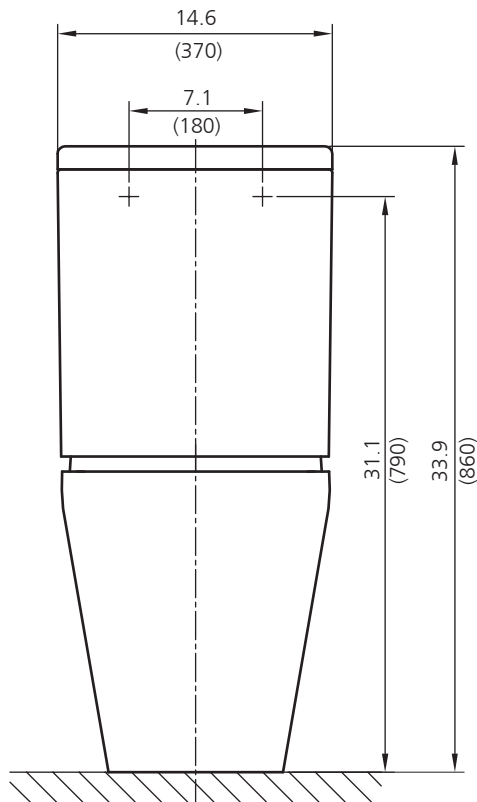

LEFROY BROOKS

1 8 2 8 T R O U T M A N S T R E E T
R I D G E W O O D N E W Y O R K N Y 1 1 3 8 5 U S A
T : + 1 (7 1 8) 3 0 2 5 2 9 2 F : + 1 (7 1 8) 3 0 2 4 1 7 7

KW-6002

CONTEMPORARY WHITE CLOSE-COUPLED PAN WITH CISTERN

DIMENSIONAL DATA SHEET

DATE: 15 February 2013

ISSUE: 1

COPYRIGHT © LBIP LTD 2013. ALL RIGHTS RESERVED

DIMENSIONS IN INCHES & MILLIMETRES

WHILST EVERY EFFORT IS MADE TO ENSURE THE ACCURACY OF THESE DATA SHEETS THEY ARE SUBJECT TO CHANGE WITHOUT NOTICE AS PART OF THE COMPANY'S PRODUCT DEVELOPMENT PROCESS