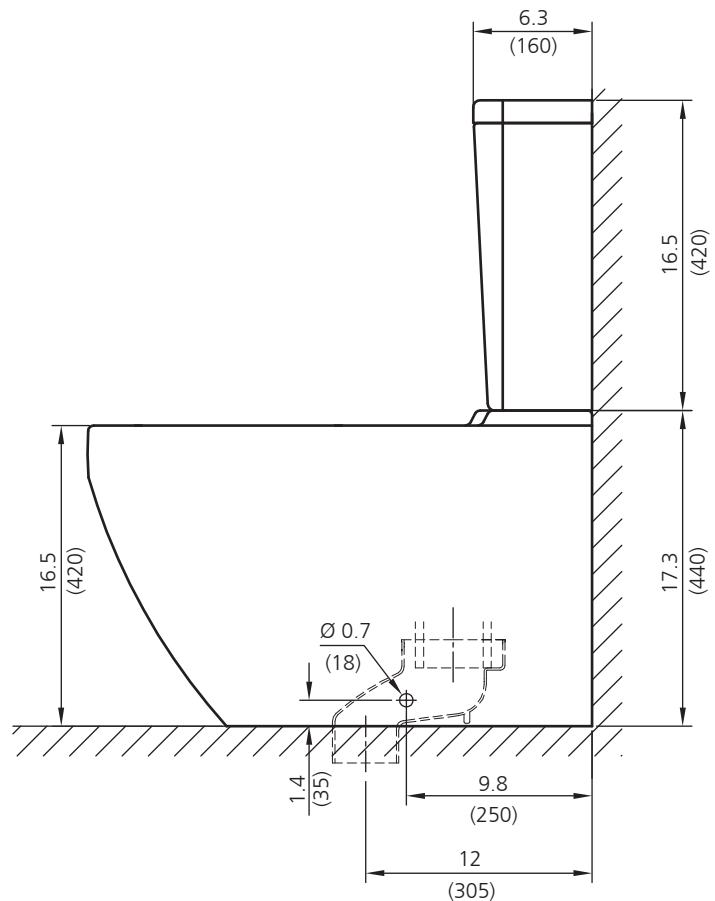

LEFROY BROOKS

1 8 2 8 T R O U T M A N S T R E E T
R I D G E W O O D N E W Y O R K N Y 1 1 3 8 5 U S A
T : + 1 (7 1 8) 3 0 2 5 2 9 2 F : + 1 (7 1 8) 3 0 2 4 1 7 7

KW-6002

CONTEMPORARY WHITE CLOSE-COUPLED PAN WITH CISTERN

DIMENSIONAL DATA SHEET

DATE: 15 February 2013

ISSUE: 1

COPYRIGHT © LBIP LTD 2013. ALL RIGHTS RESERVED

DIMENSIONS IN INCHES & MILLIMETRES

WHILST EVERY EFFORT IS MADE TO ENSURE THE ACCURACY OF THESE DATA SHEETS THEY ARE SUBJECT TO CHANGE WITHOUT NOTICE AS PART OF THE COMPANY'S PRODUCT DEVELOPMENT PROCESS