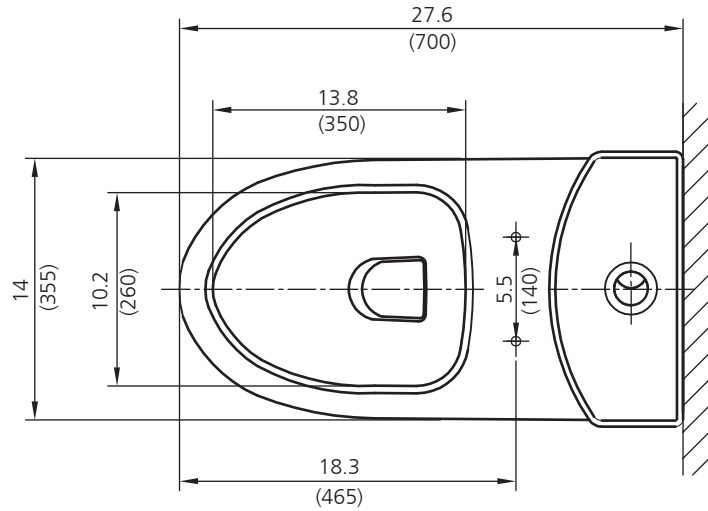

LEFROY BROOKS

1 8 2 8 T R O U T M A N S T R E E T
R I D G E W O O D N E W Y O R K N Y 1 1 3 8 5 U S A
T : + 1 (7 1 8) 3 0 2 5 2 9 2 F : + 1 (7 1 8) 3 0 2 4 1 7 7

KW-6002

CONTEMPORARY WHITE CLOSE-COUPLED PAN WITH CISTERN

DIMENSIONAL DATA SHEET

DATE: 15 February 2013

ISSUE: 1

COPYRIGHT © LBIP LTD 2013. ALL RIGHTS RESERVED

DIMENSIONS IN INCHES & MILLIMETRES

WHILST EVERY EFFORT IS MADE TO ENSURE THE ACCURACY OF THESE DATA SHEETS THEY ARE SUBJECT TO CHANGE WITHOUT NOTICE AS PART OF THE COMPANY'S PRODUCT DEVELOPMENT PROCESS