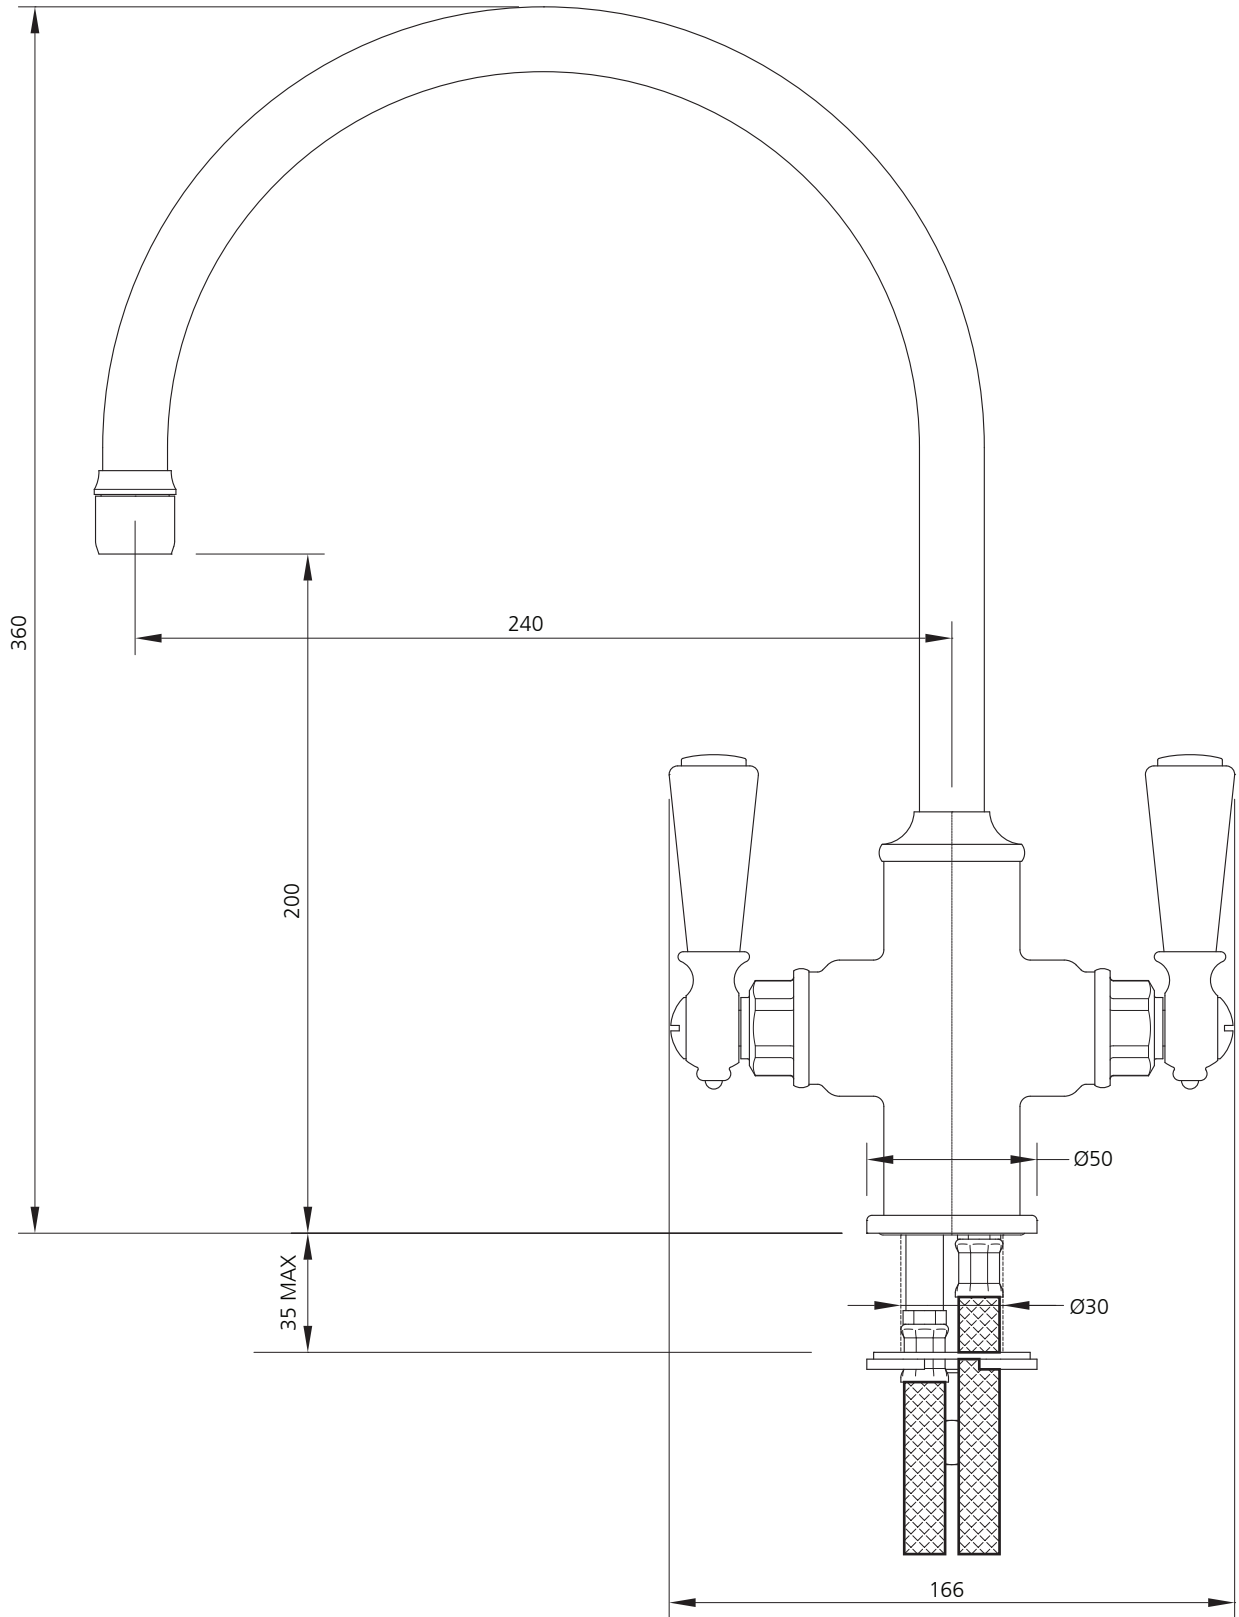

LEFROY BROOKS

IBROC HOUSE ESSEX ROAD
HODDESDON HERTS EN11 OQS UK
T: +44 (0)1992 708 316 F: +44 (0)1992 708 317

WL-1550

WHITE CERAMIC LEVER KITCHEN
MONOBLOC MIXER WITH CLICK-UP WASTE

DIMENSIONAL DATA SHEET

DATE: 4 August 2010

ISSUE: 054 B

©COPYRIGHT 2010. CHRISTO LEFROY BROOKS. ALL RIGHTS RESERVED.

DIMENSIONS IN MILLIMETRES

WHILST EVERY EFFORT IS MADE TO ENSURE THE ACCURACY OF THESE DATA SHEETS THEY ARE SUBJECT TO CHANGE WITHOUT NOTICE AS PART OF THE COMPANY'S PRODUCT DEVELOPMENT PROCESS