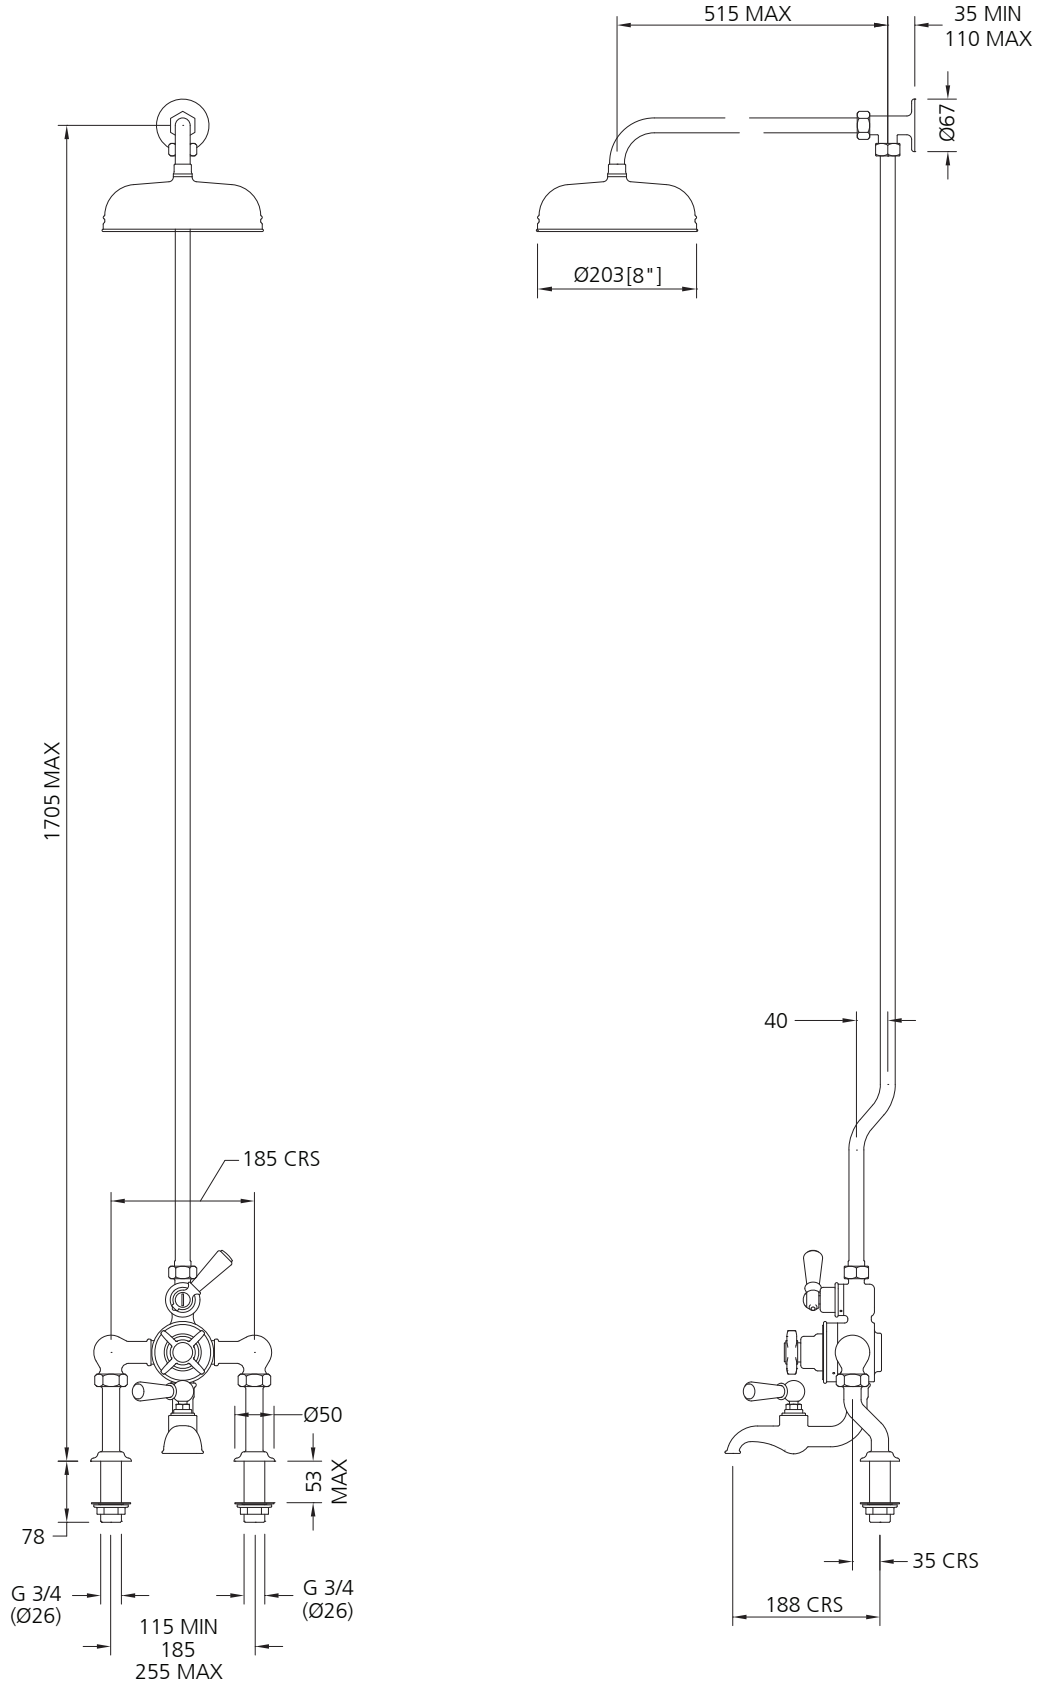

## GD-8822

EXPOSED THERMOSTATIC BSM WITH RISER KIT,  
8" ROSE AND ADJUSTABLE RISER PIPE BRACKET  
(DECK MOUNTED)

### DIMENSIONAL DATA SHEET

DATE: 16 June 2010

ISSUE: 050 C

©COPYRIGHT 2010. CHRISTO LEFROY BROOKS. ALL RIGHTS RESERVED.

DIMENSIONS IN MILLIMETRES

WHILST EVERY EFFORT IS MADE TO ENSURE THE ACCURACY OF THESE DATA SHEETS THEY ARE SUBJECT TO CHANGE WITHOUT NOTICE AS PART OF THE COMPANY'S PRODUCT DEVELOPMENT PROCESS