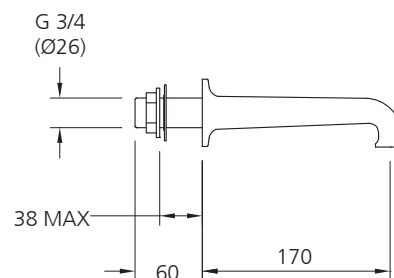

LEFROY BROOKS

IBROC HOUSE ESSEX ROAD
HODDESDON HERTS EN11 0QS UK
T: +44 (0)1992 708 316 F: +44 (0)1992 708 317

GD-8810

ARCHIPELAGO THERMOSTATIC BATH AND
SHOWER MIXING VALVE
(ORDER HEADSET SEPARATELY)

DIMENSIONAL DATA SHEET

DATE: 16 June 2010

ISSUE: 016 A

(2 OFF)

3 NO. G 1/2
MIXED WATER OUTLETS

DIMENSIONS IN MILLIMETRES