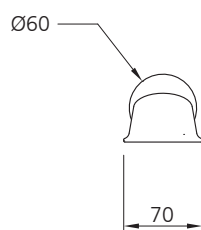

DATE: 16 June 2010

ISSUE: 016 A

(2 OFF)

3 NO. G 1/2
MIXED WATER OUTLETS

DIMENSIONS IN MILLIMETRES