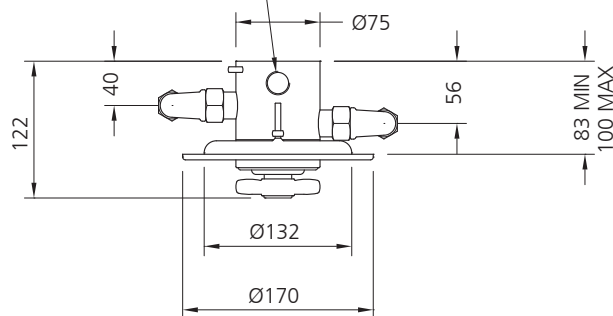

LEFROY BROOKS

IBROC HOUSE ESSEX ROAD
HODDESDON HERTS EN11 0QS UK
T: +44 (0)1992 708 316 F: +44 (0)1992 708 317

GD-8810

ARCHIPELAGO THERMOSTATIC BATH AND
SHOWER MIXING VALVE
(ORDER HEADSET SEPARATELY)

DIMENSIONAL DATA SHEET

DATE: 16 June 2010

ISSUE: 016 A

(2 OFF)

3 NO. G 1/2
MIXED WATER OUTLETS

DIMENSIONS IN MILLIMETRES