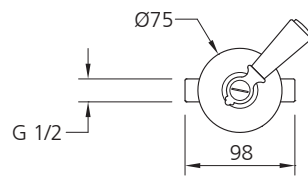

LEFROY BROOKS

IBROC HOUSE ESSEX ROAD
HODDESDON HERTS EN11 0QS UK
T: +44 (0)1992 708 316 F: +44 (0)1992 708 317

GD-8810

ARCHIPELAGO THERMOSTATIC BATH AND
SHOWER MIXING VALVE
(ORDER HEADSET SEPARATELY)

DIMENSIONAL DATA SHEET

DATE: 16 June 2010

ISSUE: 016 A

(2 OFF)

3 NO. G 1/2
MIXED WATER OUTLETS

DIMENSIONS IN MILLIMETRES