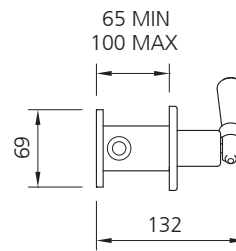

LEFROY BROOKS

IBROC HOUSE ESSEX ROAD
HODDESDON HERTS EN11 0QS UK
T: +44 (0)1992 708 316 F: +44 (0)1992 708 317

GD-8810

ARCHIPELAGO THERMOSTATIC BATH AND
SHOWER MIXING VALVE
(ORDER HEADSET SEPARATELY)

DIMENSIONAL DATA SHEET

DATE: 16 June 2010

ISSUE: 016 A

(2 OFF)

3 NO. G 1/2
MIXED WATER OUTLETS

DIMENSIONS IN MILLIMETRES