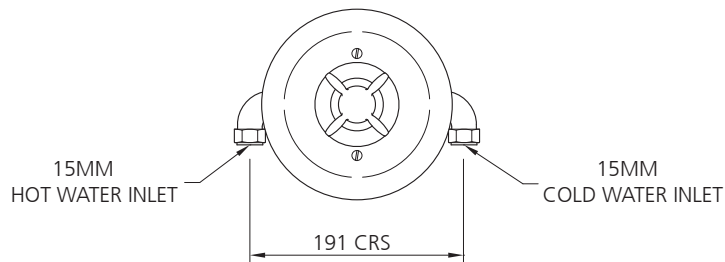

LEFROY BROOKS

IBROC HOUSE ESSEX ROAD
HODDESDON HERTS EN11 0QS UK
T: +44 (0)1992 708 316 F: +44 (0)1992 708 317

GD-8810

ARCHIPELAGO THERMOSTATIC BATH AND
SHOWER MIXING VALVE
(ORDER HEADSET SEPARATELY)

DIMENSIONAL DATA SHEET

DATE: 16 June 2010

ISSUE: 016 A

(2 OFF)

3 NO. G 1/2
MIXED WATER OUTLETS

DIMENSIONS IN MILLIMETRES