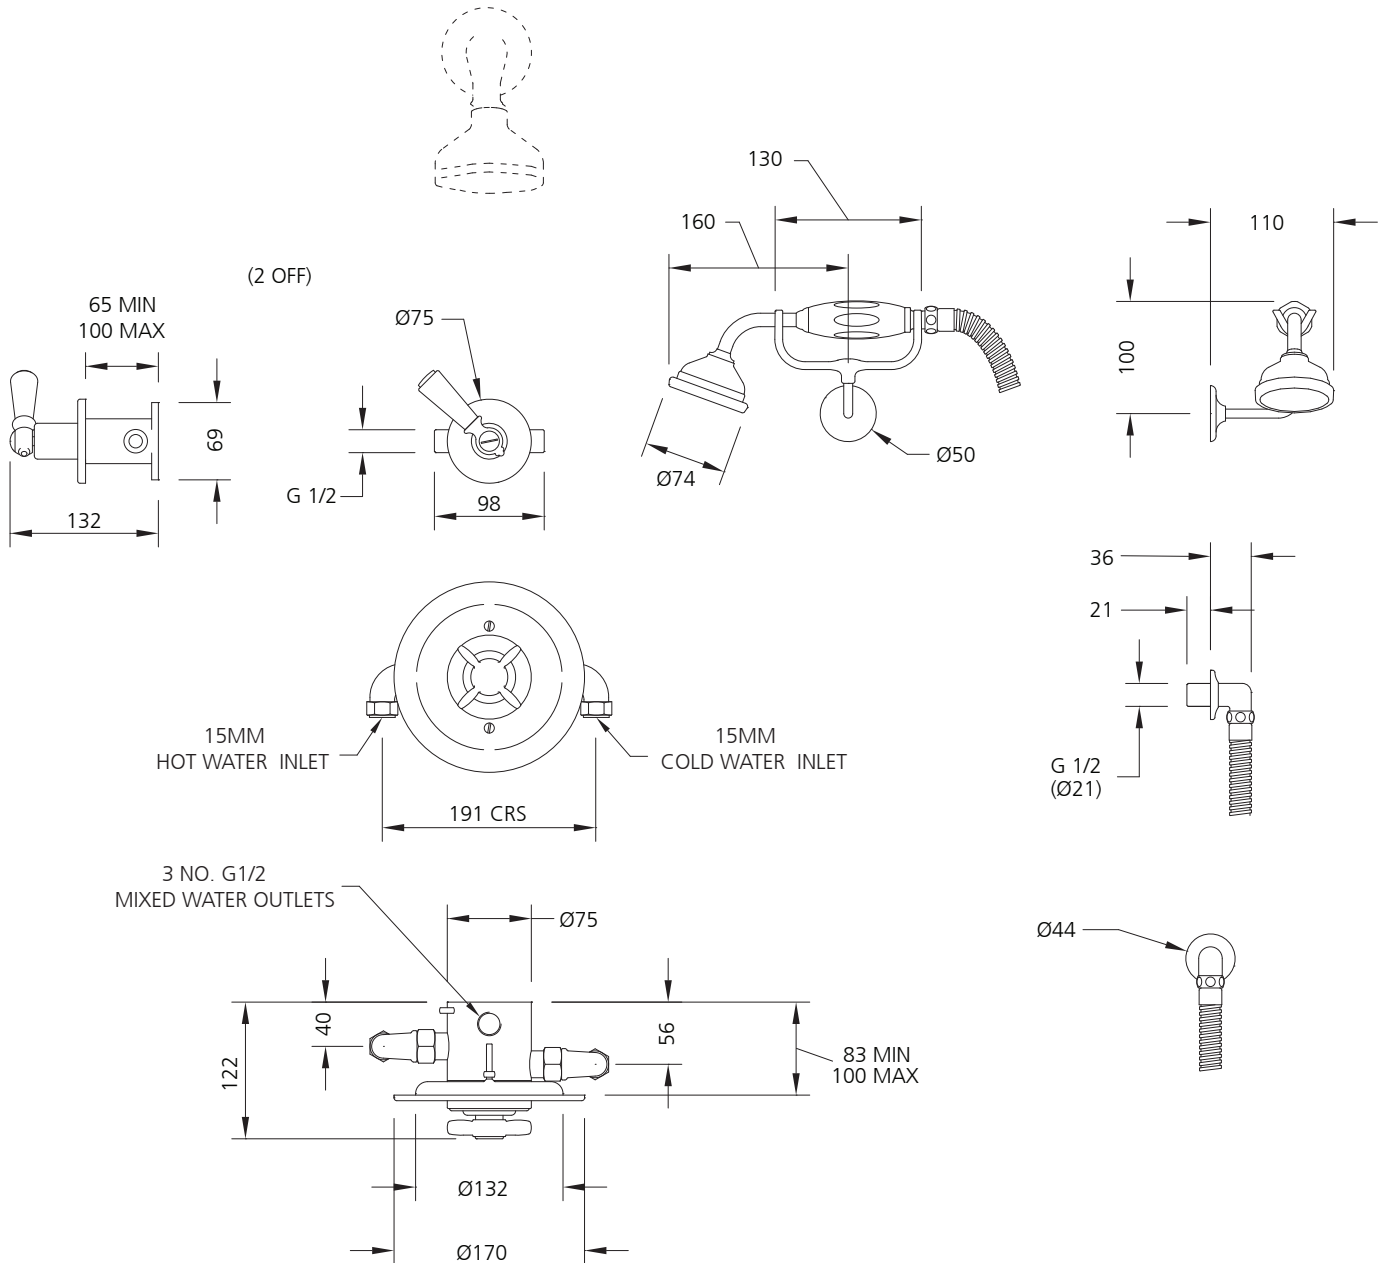

LEFROY BROOKS

IBROC HOUSE ESSEX ROAD
HODDESDON HERTS EN11 0QS UK
T: +44 (0)1992 708 316 F: +44 (0)1992 708 317

GD-8803

ARCHIPELAGO THERMOSTATIC MIXING VALVE,
FLOW CONTROLS, CLASSIC HANDSET AND SHOWER KIT
(ORDER HEADSET SEPARATELY)

DIMENSIONAL DATA SHEET

DATE: 15 June 2010

ISSUE: 014 A

DIMENSIONS IN MILLIMETRES

WHILST EVERY EFFORT IS MADE TO ENSURE THE ACCURACY OF THESE DATA SHEETS THEY ARE SUBJECT TO CHANGE WITHOUT NOTICE AS PART OF THE COMPANY'S PRODUCT DEVELOPMENT PROCESS