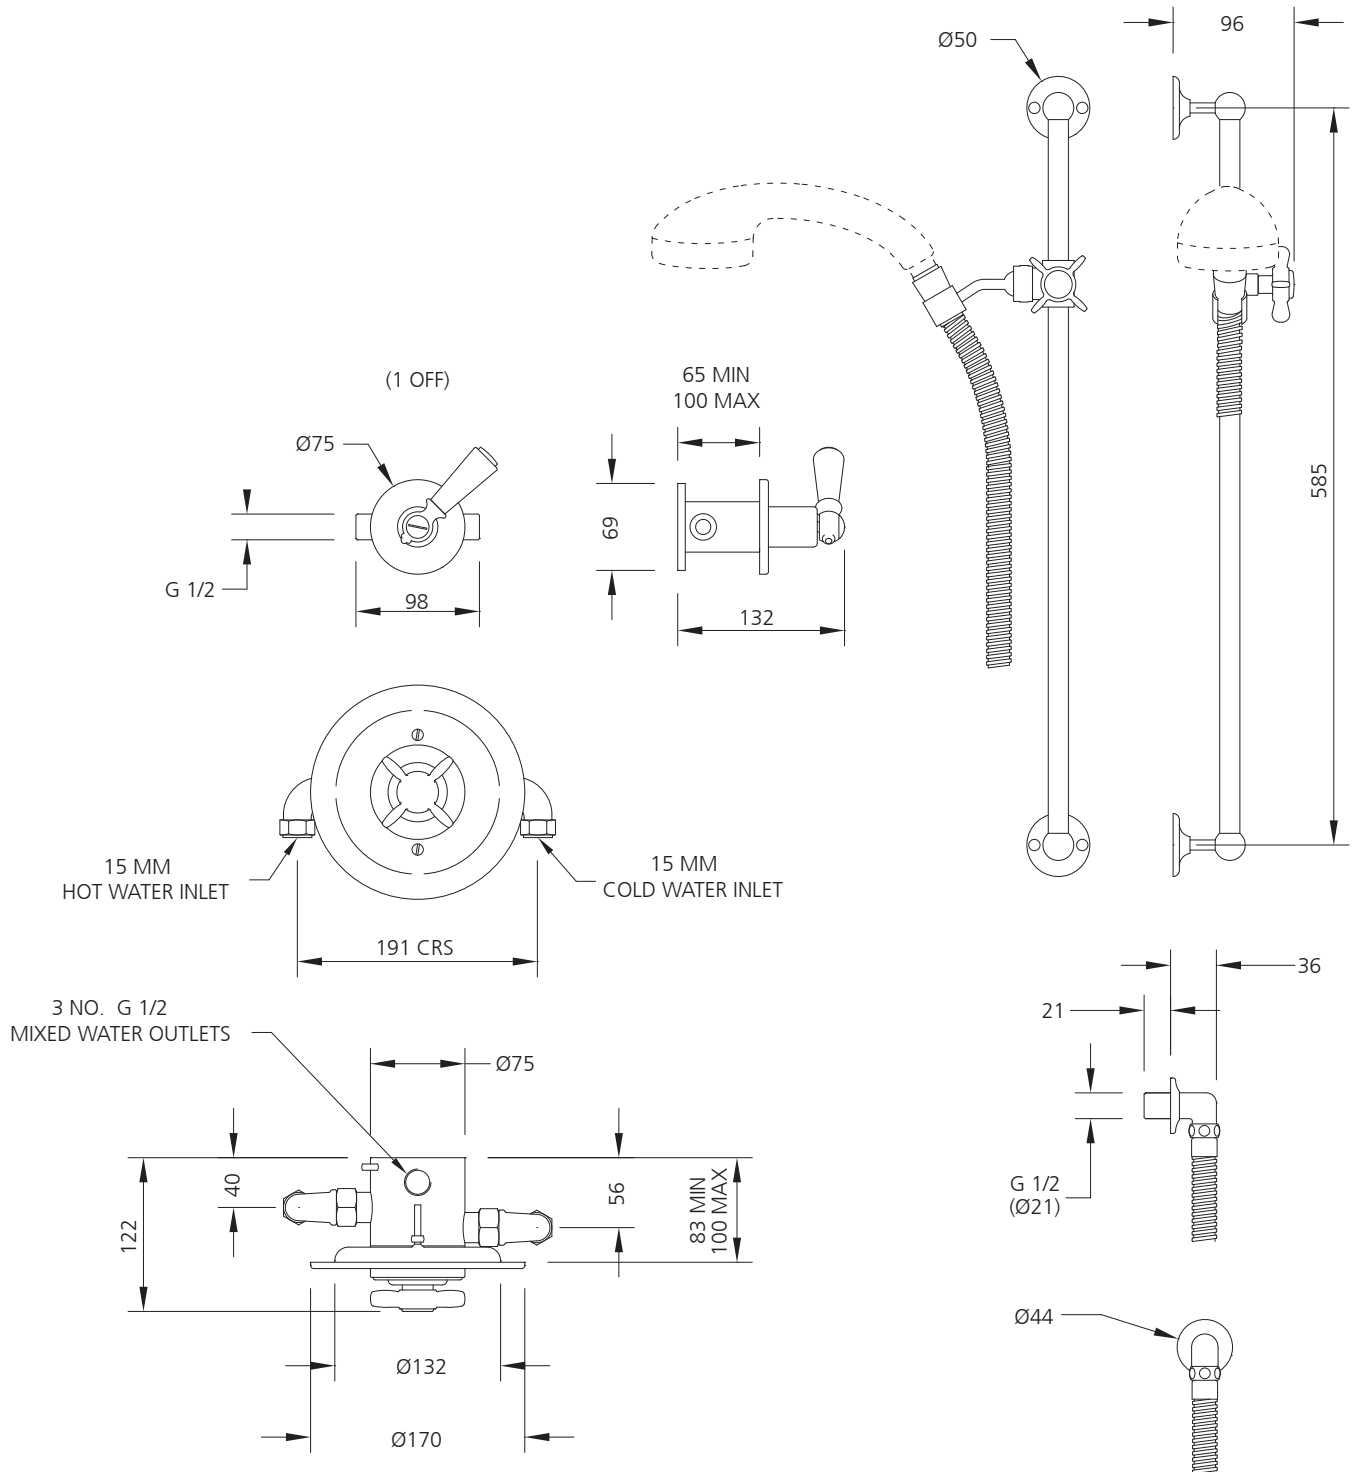

LEFROY BROOKS

IBROC HOUSE ESSEX ROAD
HODDESDON HERTS EN11 0QS UK
T: +44 (0)1992 708 316 F: +44 (0)1992 708 317

GD-8802

ARCHIPELAGO THERMOSTATIC VALVE, FLOW CONTROL,
SLIDING RAIL AND SHOWER KIT
(ORDER HANDSET SEPARATELY)

DIMENSIONAL DATA SHEET

DATE: 15 June 2010

ISSUE: 014 A

©COPYRIGHT 2010. CHRISTO LEFROY BROOKS. ALL RIGHTS RESERVED.

DIMENSIONS IN MILLIMETRES

WHILST EVERY EFFORT IS MADE TO ENSURE THE ACCURACY OF THESE DATA SHEETS THEY ARE SUBJECT TO CHANGE WITHOUT NOTICE AS PART OF THE COMPANY'S PRODUCT DEVELOPMENT PROCESS