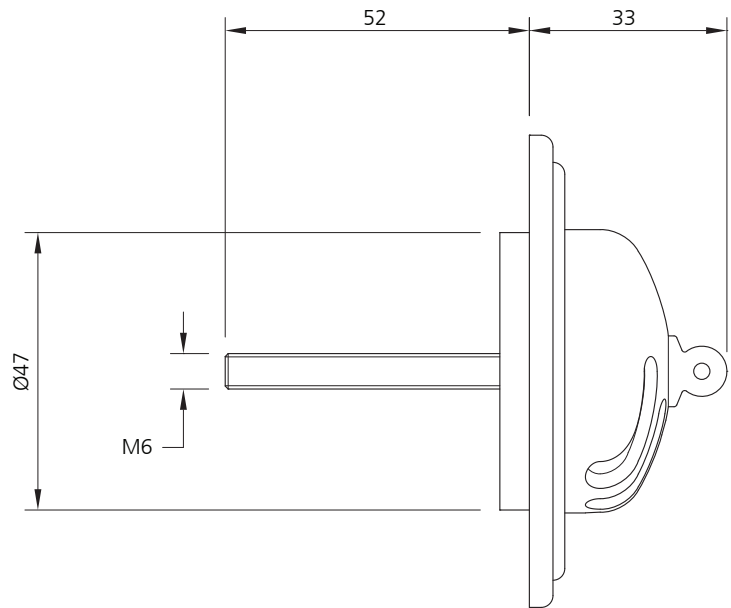

**LEFROY BROOKS**

IBROC HOUSE ESSEX ROAD  
HODDESDON HERTS EN11 0QS UK  
T: +44 (0)1992 708 316 F: +44 (0)1992 708 317

**LB-8610**

'LEFROY BROOKS' CLASSIC GRATED OVERFLOW  
WITH PORCELAIN SURROUND, CENTRAL STAY  
AND FIXING BOLT (FOR USE WITH LB -1377)

**DIMENSIONAL DATA SHEET**

DATE: 28 July 2010

ISSUE: 045

©COPYRIGHT 2010. CHRISTO LEFROY BROOKS. ALL RIGHTS RESERVED.

DIMENSIONS IN MILLIMETRES

WHILST EVERY EFFORT IS MADE TO ENSURE THE ACCURACY OF THESE DATA SHEETS THEY ARE SUBJECT TO CHANGE WITHOUT NOTICE AS PART OF THE COMPANY'S PRODUCT DEVELOPMENT PROCESS