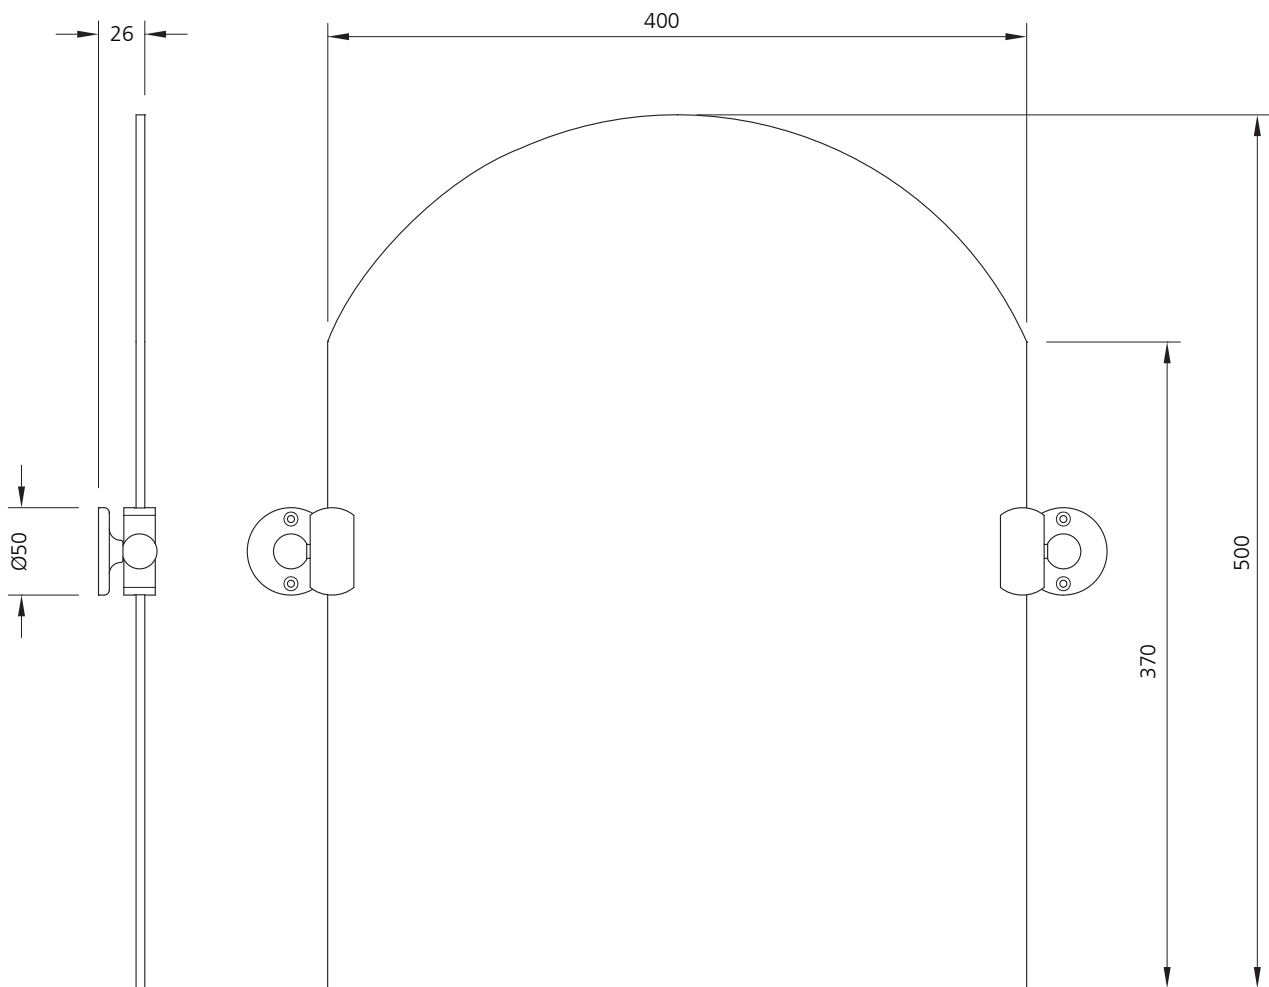

LEFROY BROOKS

IBROC HOUSE ESSEX ROAD
HODDESDON HERTS EN11 OQS UK
T: +44 (0)1992 708 316 F: +44 (0)1992 708 317

LB-4939

EDWARDIAN DOME TILTING MIRROR

DIMENSIONAL DATA SHEET

DATE: 28 July 2010

ISSUE: 042

©COPYRIGHT 2010. CHRISTO LEFROY BROOKS. ALL RIGHTS RESERVED.

DIMENSIONS IN MILLIMETRES

WHILST EVERY EFFORT IS MADE TO ENSURE THE ACCURACY OF THESE DATA SHEETS THEY ARE SUBJECT TO CHANGE WITHOUT NOTICE AS PART OF THE COMPANY'S PRODUCT DEVELOPMENT PROCESS