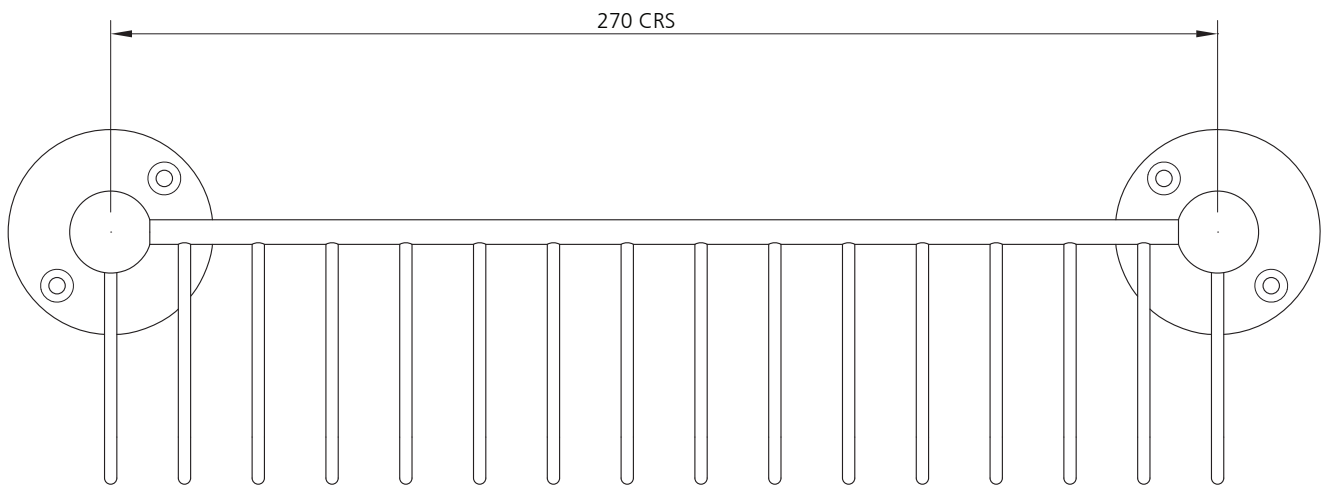

LEFROY BROOKS

IBROC HOUSE ESSEX ROAD
HODDESDON HERTS EN11 0QS UK
T: +44 (0)1992 708 316 F: +44 (0)1992 708 317

LB-4510

CLASSIC SHOWER BOTTLE RACK

DIMENSIONAL DATA SHEET

DATE: 30 June 2010

ISSUE: 036

©COPYRIGHT 2010. CHRISTO LEFROY BROOKS. ALL RIGHTS RESERVED.

DIMENSIONS IN MILLIMETRES

WHILST EVERY EFFORT IS MADE TO ENSURE THE ACCURACY OF THESE DATA SHEETS THEY ARE SUBJECT TO CHANGE WITHOUT NOTICE AS PART OF THE COMPANY'S PRODUCT DEVELOPMENT PROCESS