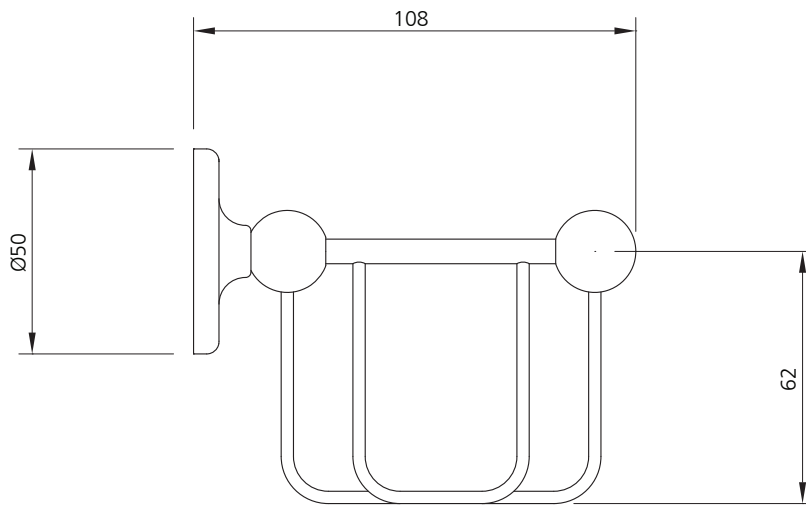

LEFROY BROOKS

IBROC HOUSE ESSEX ROAD
HODDESDON HERTS EN11 0QS UK
T: +44 (0)1992 708 316 F: +44 (0)1992 708 317

LB-4510

CLASSIC SHOWER BOTTLE RACK

DIMENSIONAL DATA SHEET

DATE: 30 June 2010

ISSUE: 036

©COPYRIGHT 2010. CHRISTO LEFROY BROOKS. ALL RIGHTS RESERVED.

DIMENSIONS IN MILLIMETRES

WHILST EVERY EFFORT IS MADE TO ENSURE THE ACCURACY OF THESE DATA SHEETS THEY ARE SUBJECT TO CHANGE WITHOUT NOTICE AS PART OF THE COMPANY'S PRODUCT DEVELOPMENT PROCESS