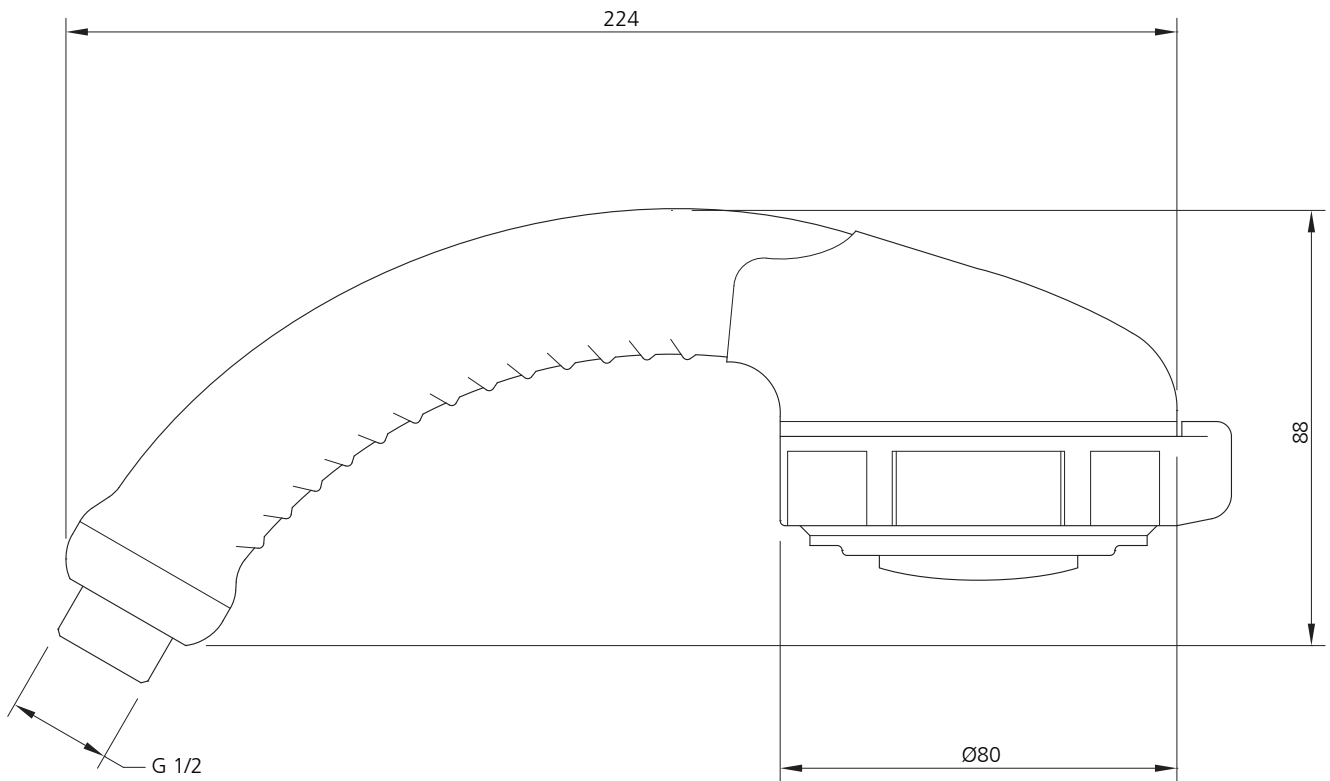

LEFROY BROOKS

IBROC HOUSE ESSEX ROAD
HODDESDON HERTS EN11 OQS UK
T: +44 (0)1992 708 316 F: +44 (0)1992 708 317

LB-2138

DBX 3-FUNCTION HYDRO TURBO
HAND SHOWER

DIMENSIONAL DATA SHEET

DATE: 29 June 2010

ISSUE: 034

©COPYRIGHT 2010. CHRISTO LEFROY BROOKS. ALL RIGHTS RESERVED.

DIMENSIONS IN MILLIMETRES

WHILST EVERY EFFORT IS MADE TO ENSURE THE ACCURACY OF THESE DATA SHEETS THEY ARE SUBJECT TO CHANGE WITHOUT NOTICE AS PART OF THE COMPANY'S PRODUCT DEVELOPMENT PROCESS