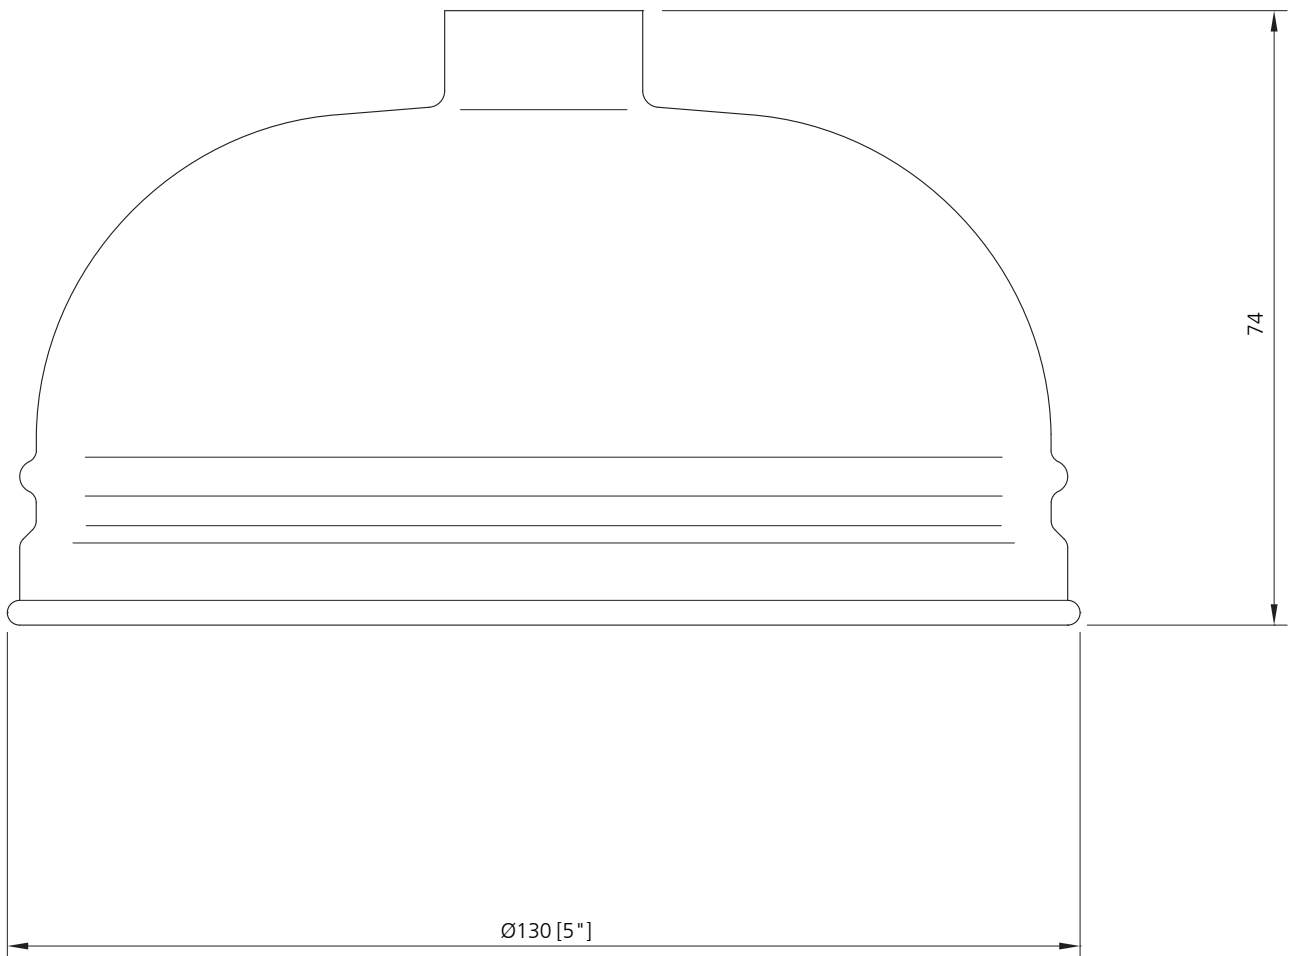

LEFROY BROOKS

IBROC HOUSE ESSEX ROAD
HODDESDON HERTS EN11 OQS UK
T: +44 (0)1992 708 316 F: +44 (0)1992 708 317

LB-2110

5" APRON SHOWER ROSE (1/2" FI)

DIMENSIONAL DATA SHEET

DATE: 29 June 2010

ISSUE: 049 A

©COPYRIGHT 2010. CHRISTO LEFROY BROOKS. ALL RIGHTS RESERVED.