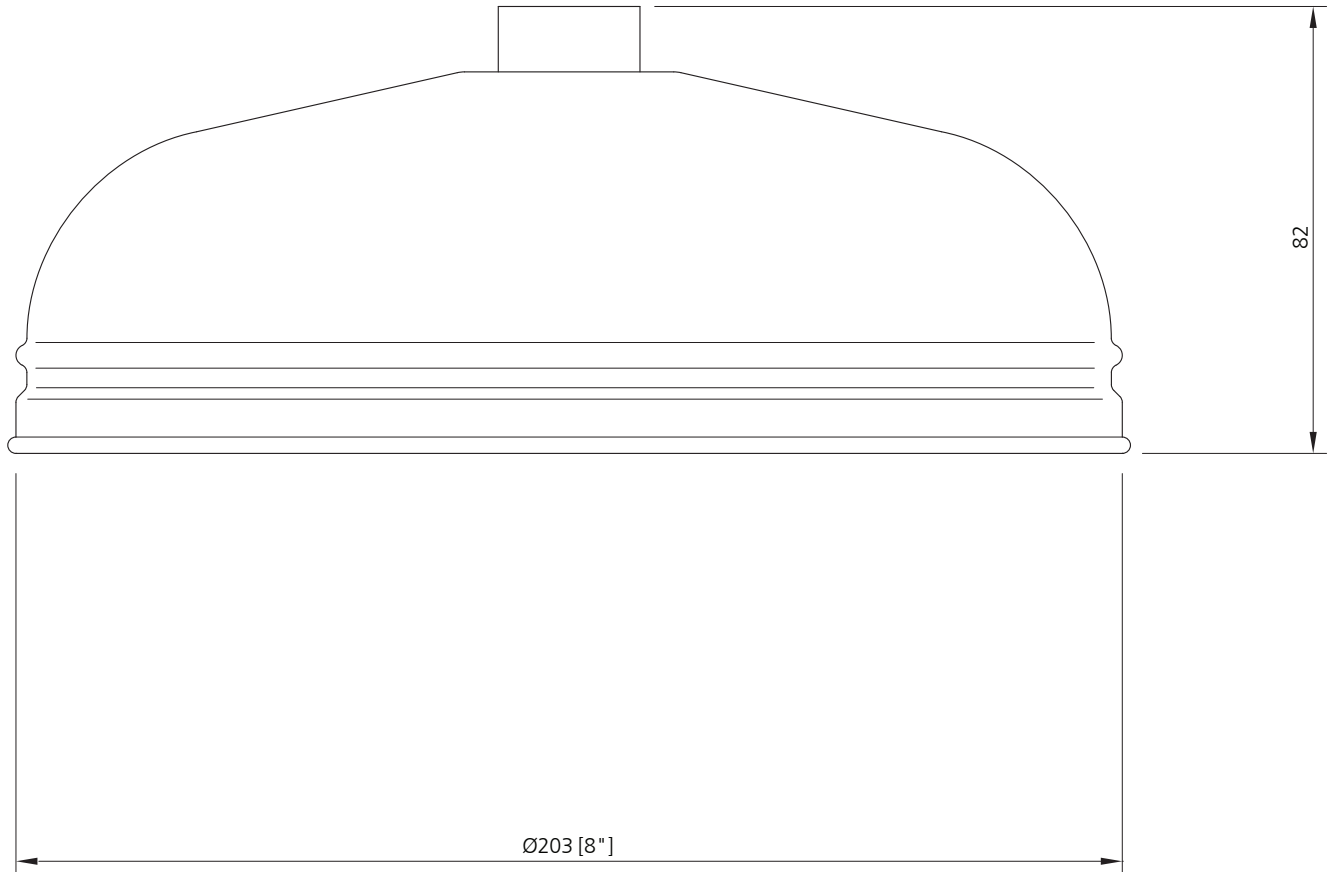

LEFROY BROOKS

IBROC HOUSE ESSEX ROAD
HODDESDON HERTS EN11 OQS UK
T: +44 (0)1992 708 316 F: +44 (0)1992 708 317

LB-2107

8" APRON ROSE (PUMPED SUPPLY RECOMMENDED)
(½" F)

DIMENSIONAL DATA SHEET

DATE: 29 June 2010

ISSUE: 049 A

©COPYRIGHT 2010. CHRISTO LEFROY BROOKS. ALL RIGHTS RESERVED.

DIMENSIONS IN MILLIMETRES

WHILST EVERY EFFORT IS MADE TO ENSURE THE ACCURACY OF THESE DATA SHEETS THEY ARE SUBJECT TO CHANGE WITHOUT NOTICE AS PART OF THE COMPANY'S PRODUCT DEVELOPMENT PROCESS