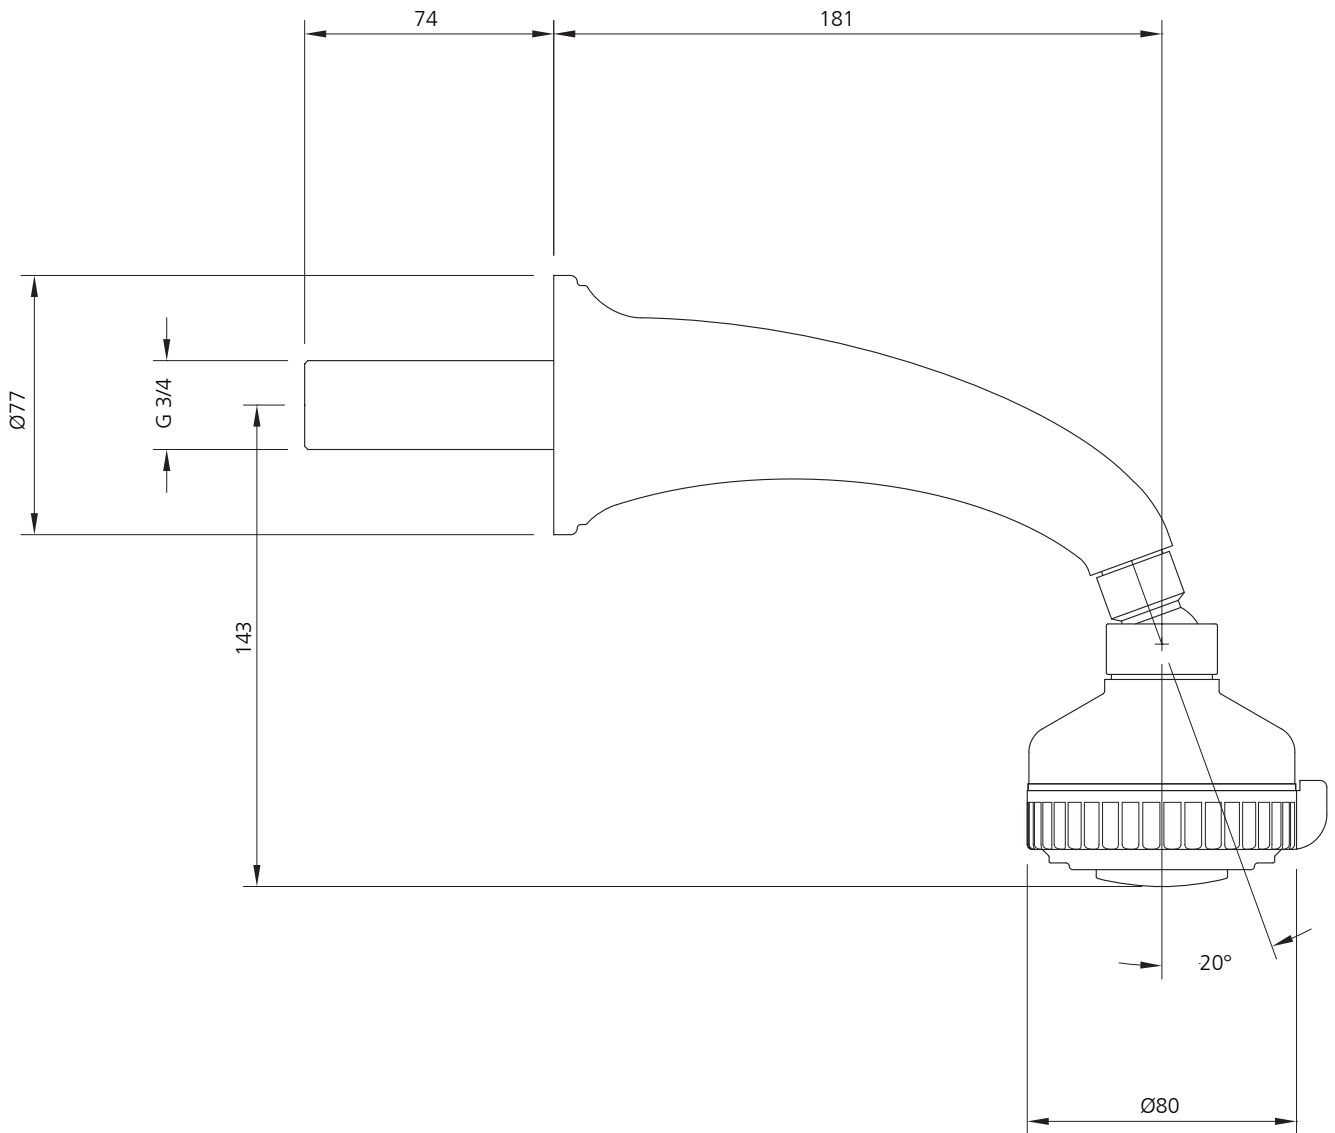

LEFROY BROOKS

IBROC HOUSE ESSEX ROAD
HODDESDON HERTS EN11 OQS UK
T: +44 (0)1992 708 316 F: +44 (0)1992 708 317

LB-1776

DBX 3-FUNCTION HYDRO TURBO MASSAGE
SHOWER HEAD WITH SHOWER ARM (165mm)

DIMENSIONAL DATA SHEET

DATE: 28 June 2010

ISSUE: 033

©COPYRIGHT 2010. CHRISTO LEFROY BROOKS. ALL RIGHTS RESERVED.

DIMENSIONS IN MILLIMETRES

WHILST EVERY EFFORT IS MADE TO ENSURE THE ACCURACY OF THESE DATA SHEETS THEY ARE SUBJECT TO CHANGE WITHOUT NOTICE AS PART OF THE COMPANY'S PRODUCT DEVELOPMENT PROCESS