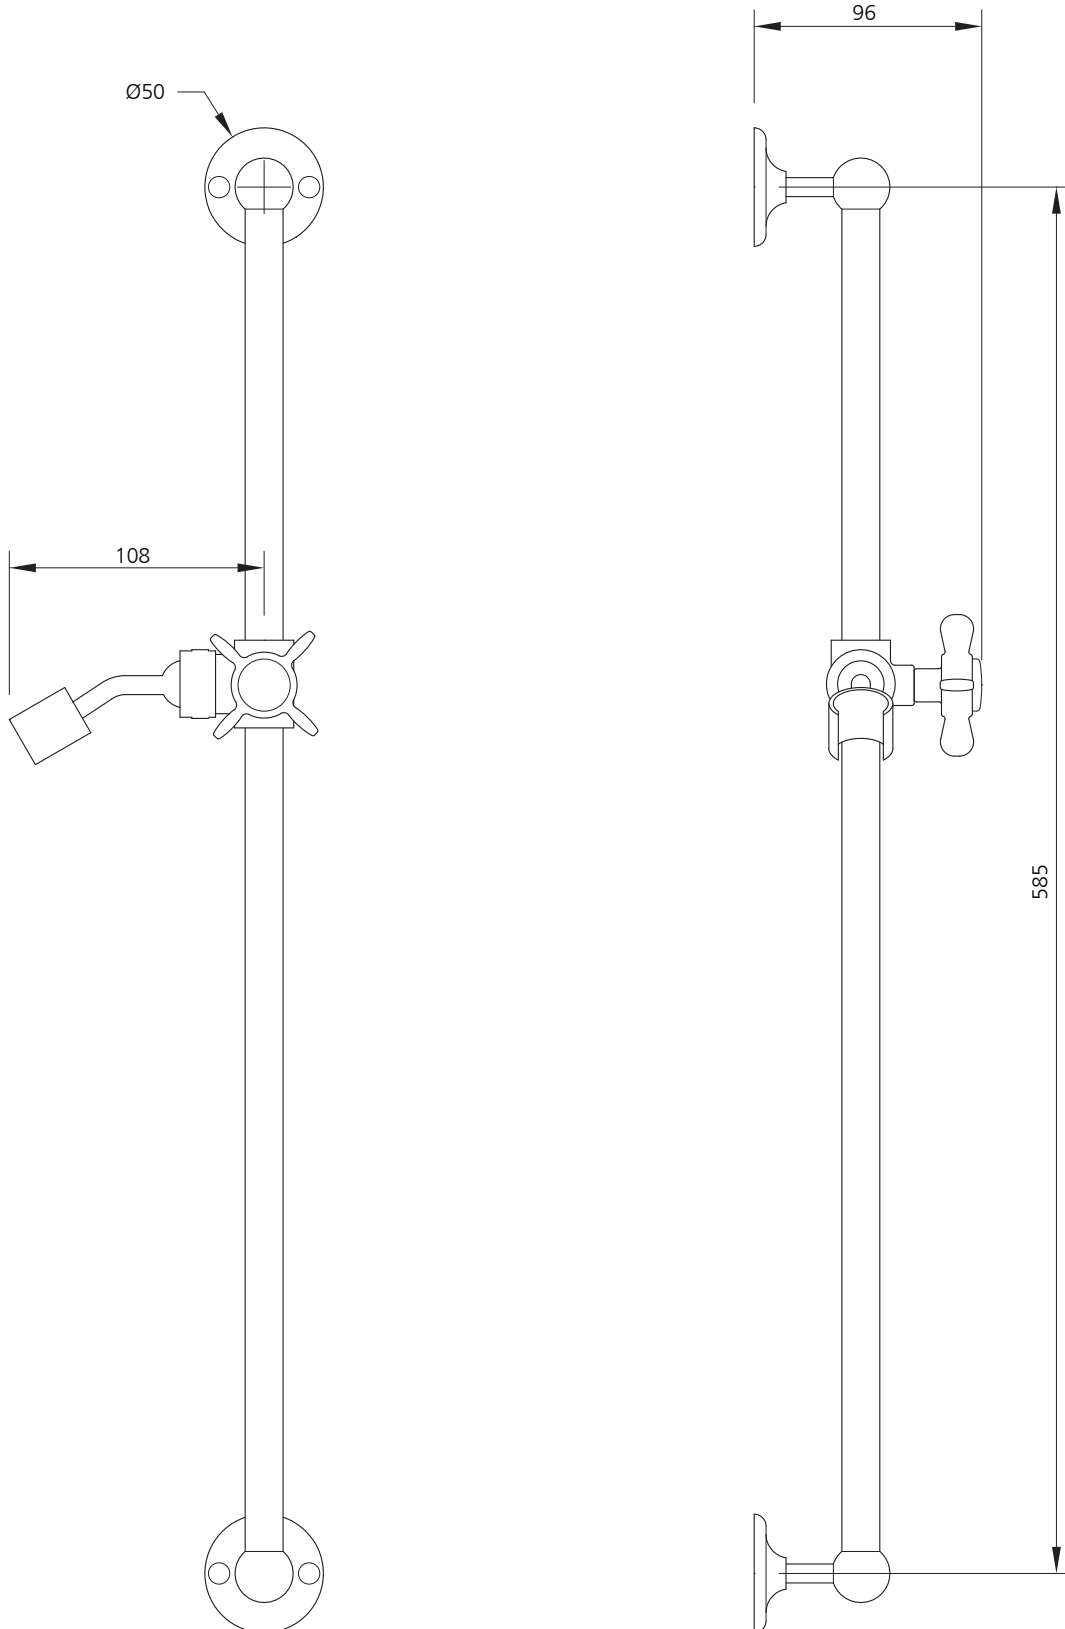

LEFROY BROOKS

IBROC HOUSE ESSEX ROAD
HODDESDON HERTS EN11 OQS UK
T: +44 (0)1992 708 316 F: +44 (0)1992 708 317

LB-1726

SLIDING RAIL KIT FOR USE WITH
CONICAL END HOSE

DIMENSIONAL DATA SHEET

DATE: 25 June 2010

ISSUE: 047

©COPYRIGHT 2010. CHRISTO LEFROY BROOKS. ALL RIGHTS RESERVED.

DIMENSIONS IN MILLIMETRES

WHILST EVERY EFFORT IS MADE TO ENSURE THE ACCURACY OF THESE DATA SHEETS THEY ARE SUBJECT TO CHANGE WITHOUT NOTICE AS PART OF THE COMPANY'S PRODUCT DEVELOPMENT PROCESS