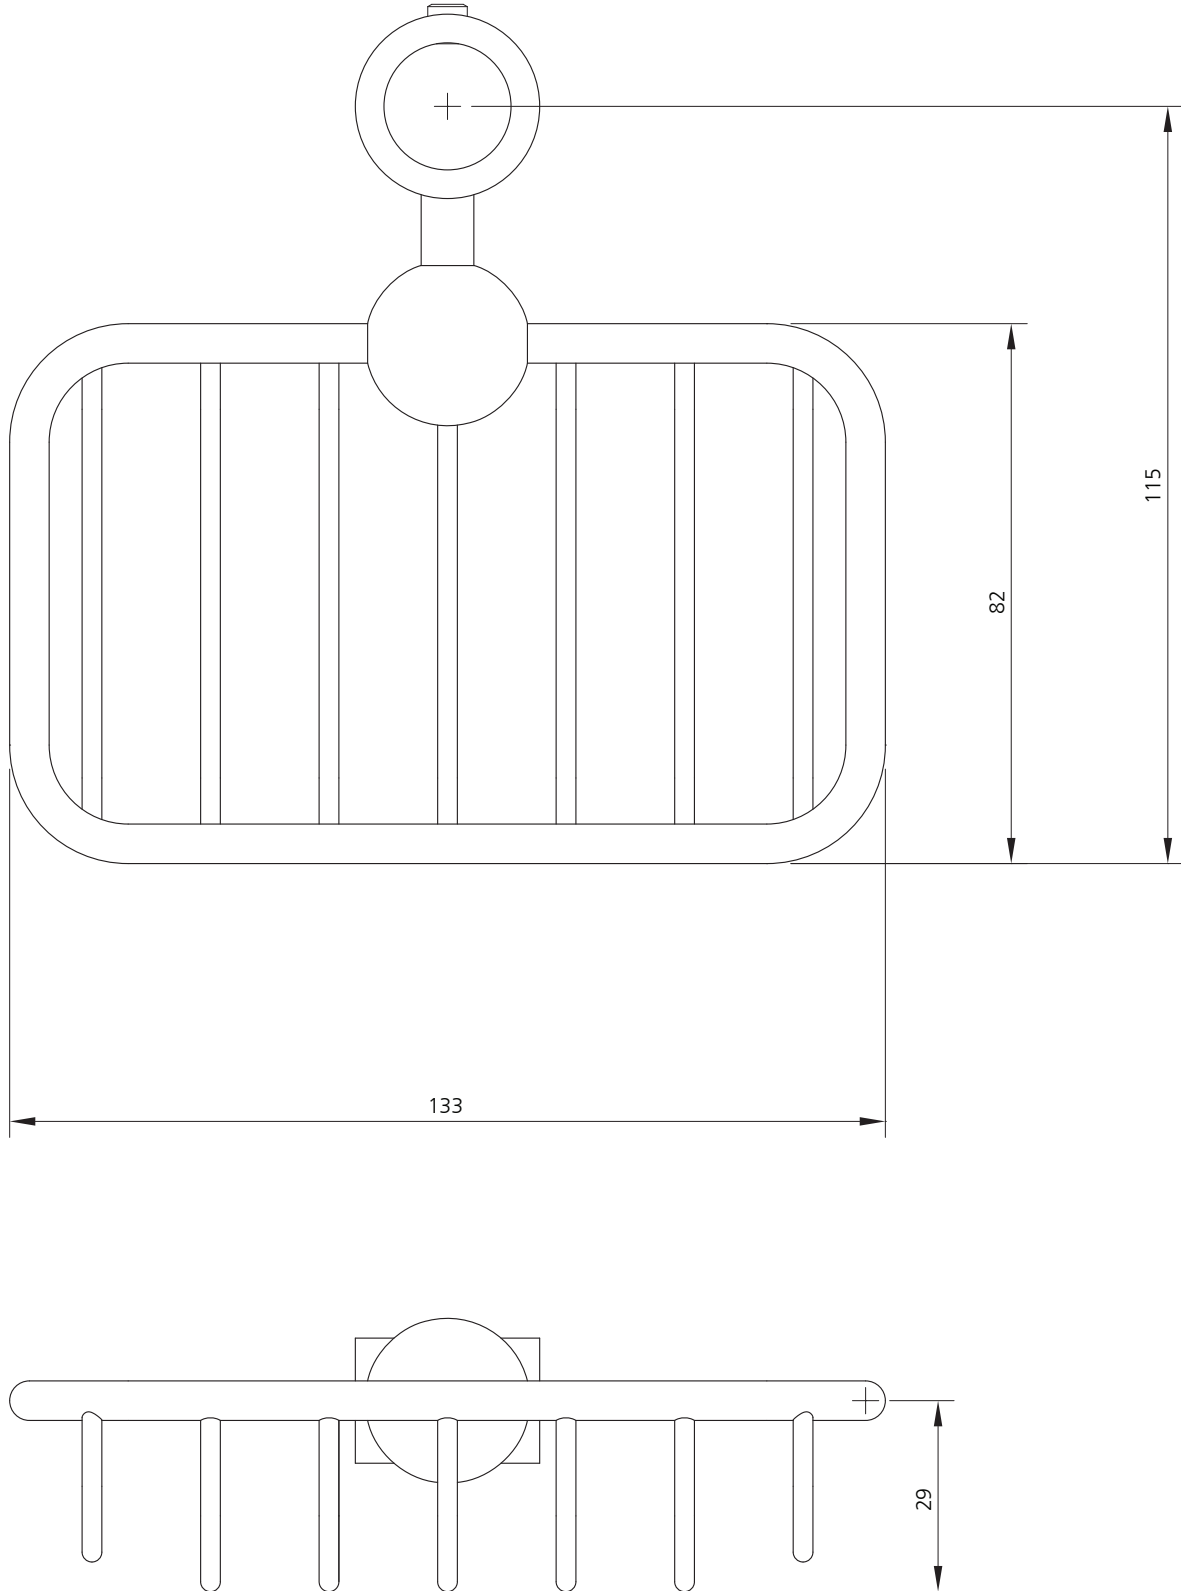

LEFROY BROOKS

IBROC HOUSE ESSEX ROAD
HODDESDON HERTS EN11 0QS UK
T: +44 (0)1992 708 316 F: +44 (0)1992 708 317

LB-1702

EDWARDIAN RISER SOAP DISH

DIMENSIONAL DATA SHEET

DATE: 25 June 2010

ISSUE: 038 A

©COPYRIGHT 2010. CHRISTO LEFROY BROOKS. ALL RIGHTS RESERVED.

DIMENSIONS IN MILLIMETRES

WHILST EVERY EFFORT IS MADE TO ENSURE THE ACCURACY OF THESE DATA SHEETS THEY ARE SUBJECT TO CHANGE WITHOUT NOTICE AS PART OF THE COMPANY'S PRODUCT DEVELOPMENT PROCESS