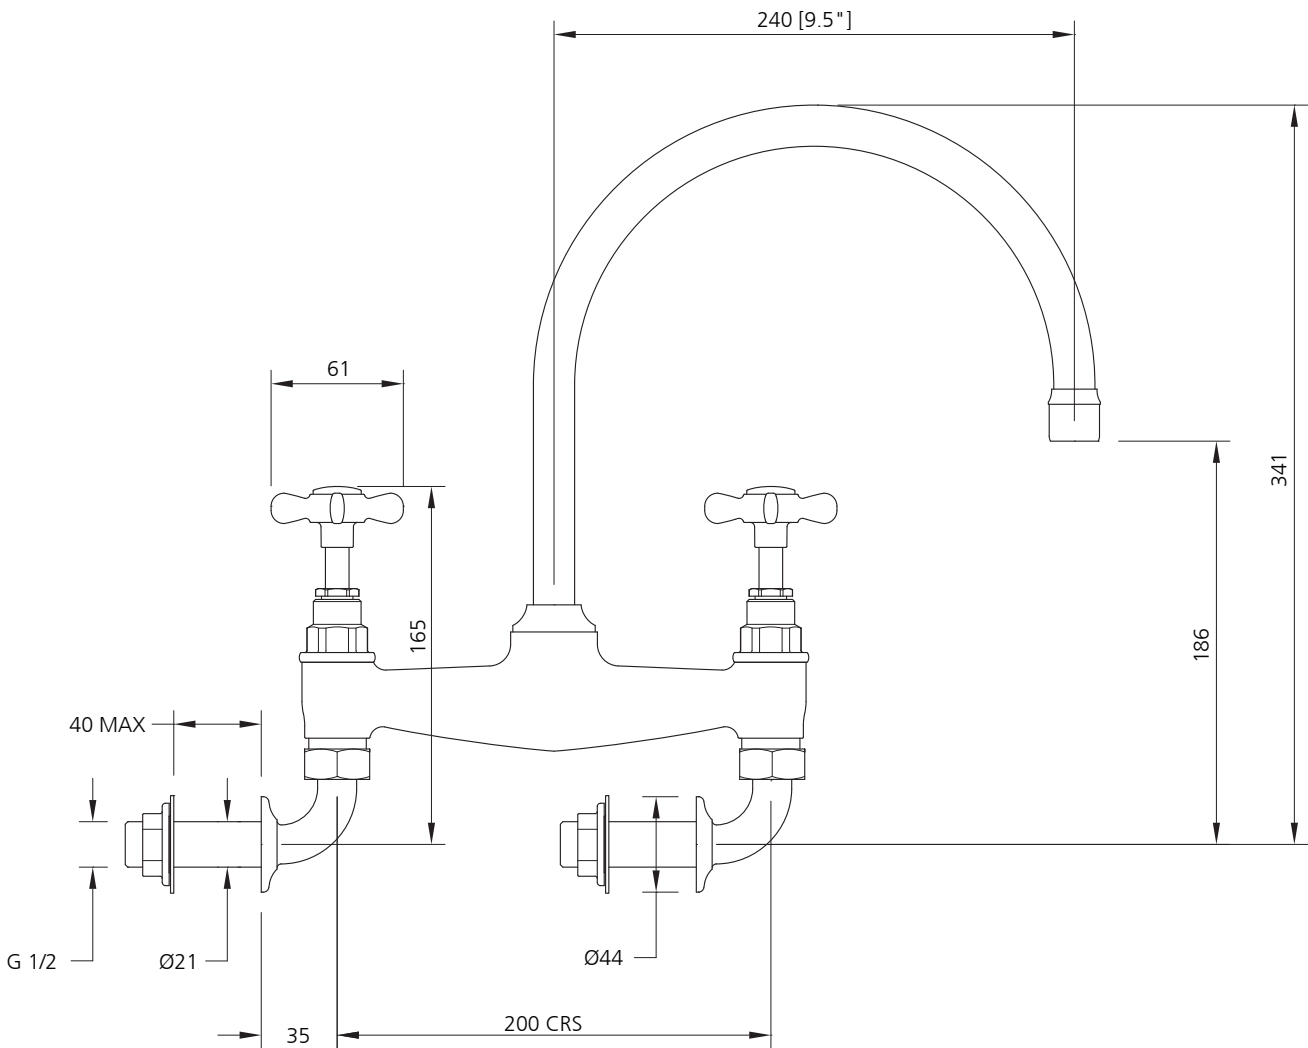

**LEFROY BROOKS**

IBROC HOUSE ESSEX ROAD  
HODDESDON HERTS EN11 0QS UK  
T: +44 (0)1992 708 316 F: +44 (0)1992 708 317

**LB-1518**

CLASSIC BRIDGE MIXER  
WALL MOUNTED

DIMENSIONAL DATA SHEET

DATE: 25 June 2010

ISSUE: 025

©COPYRIGHT 2010. CHRISTO LEFROY BROOKS. ALL RIGHTS RESERVED.

DIMENSIONS IN MILLIMETRES

WHILST EVERY EFFORT IS MADE TO ENSURE THE ACCURACY OF THESE DATA SHEETS THEY ARE SUBJECT TO CHANGE WITHOUT NOTICE AS PART OF THE COMPANY'S PRODUCT DEVELOPMENT PROCESS