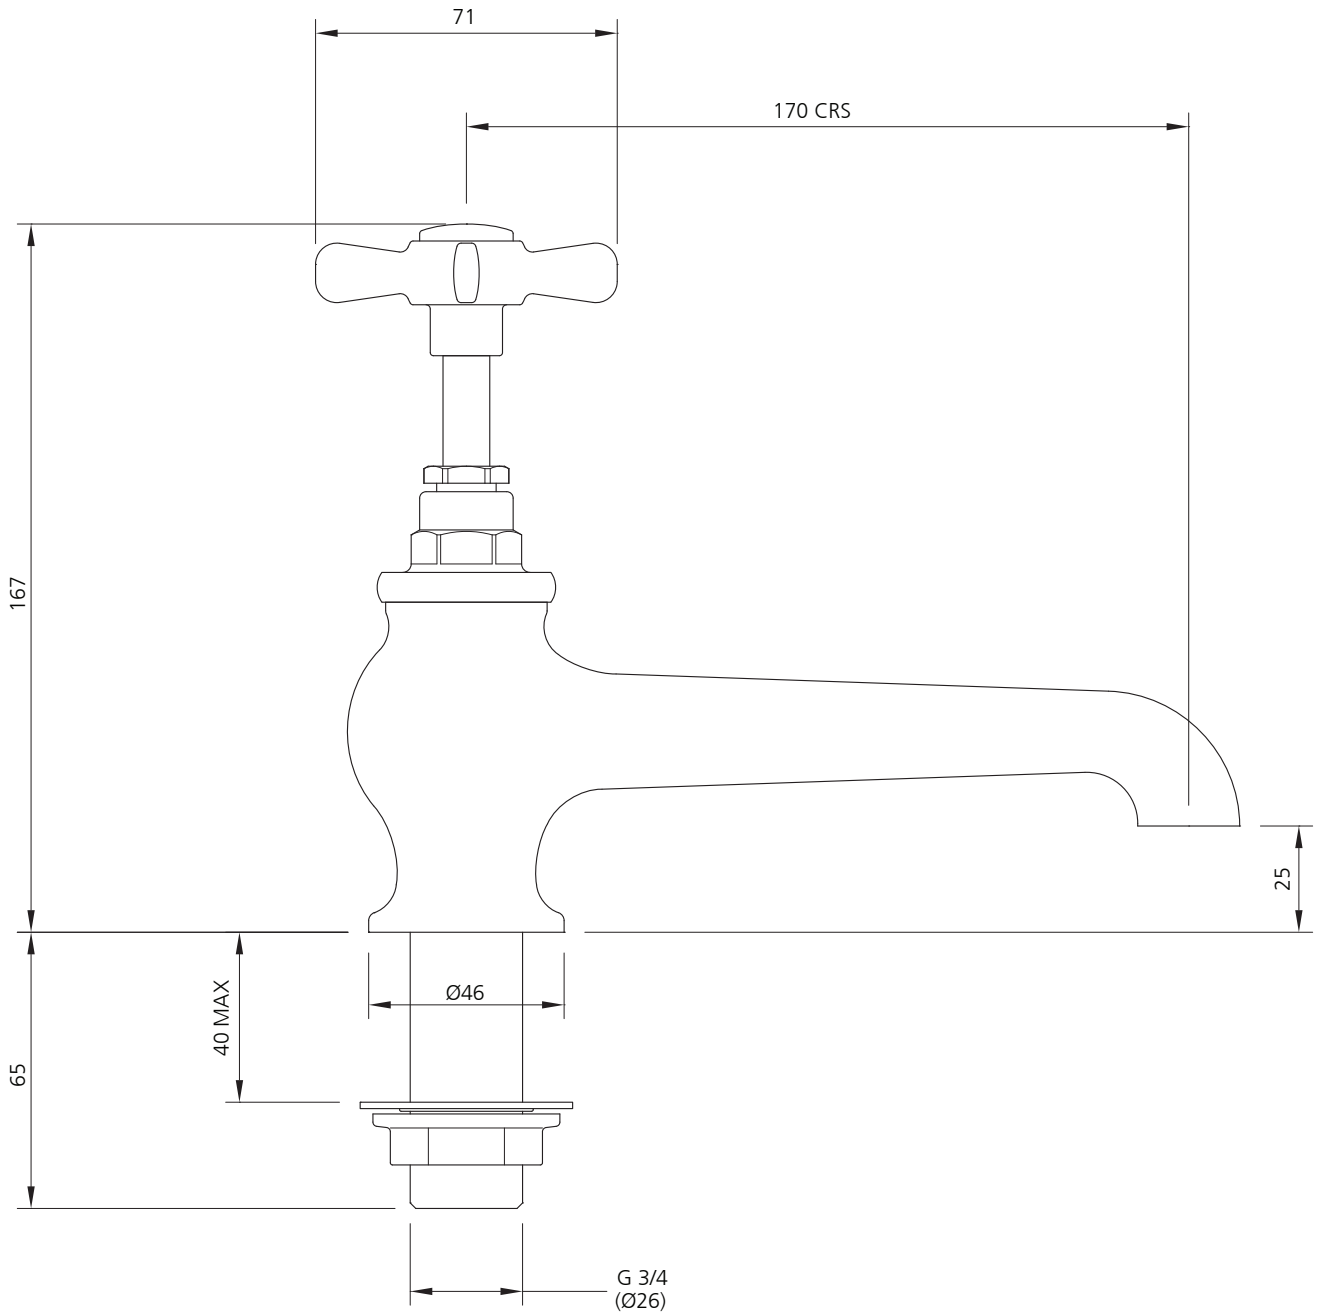

## LB-1450

LONG NOSE BATH PILLAR TAPS (3/4")  
(1 PAIR)

### DIMENSIONAL DATA SHEET

DATE: 25 June 2010

ISSUE: 009 A

©COPYRIGHT 2010. CHRISTO LEFROY BROOKS. ALL RIGHTS RESERVED.

DIMENSIONS IN MILLIMETRES

WHILST EVERY EFFORT IS MADE TO ENSURE THE ACCURACY OF THESE DATA SHEETS THEY ARE SUBJECT TO CHANGE WITHOUT NOTICE AS PART OF THE COMPANY'S PRODUCT DEVELOPMENT PROCESS