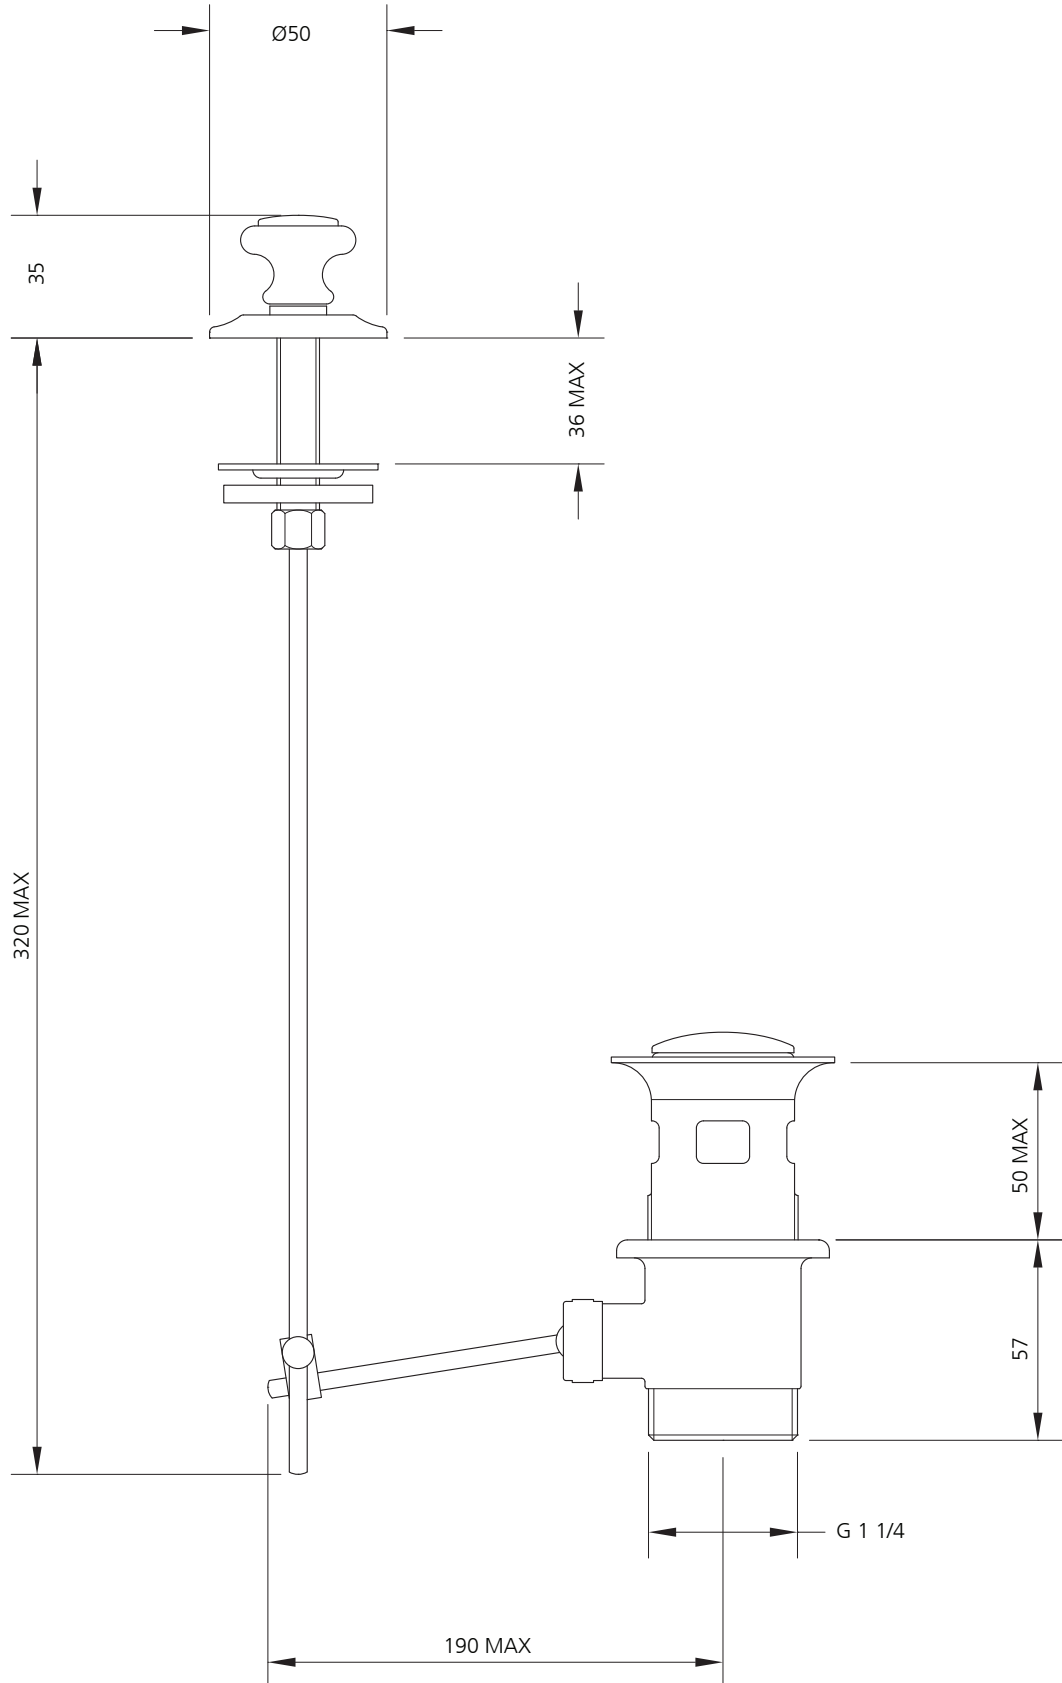

LEFROY BROOKS

IBROC HOUSE ESSEX ROAD
HODDESDON HERTS EN11 0QS UK
T: +44 (0)1992 708 316 F: +44 (0)1992 708 317

LB-1383

POP-UP WASTE KIT
AND ASSEMBLY (COMPLETE)

DIMENSIONAL DATA SHEET

DATE: 25 June 2010

ISSUE: 046

©COPYRIGHT 2010. CHRISTO LEFROY BROOKS. ALL RIGHTS RESERVED.

DIMENSIONS IN MILLIMETRES

WHILST EVERY EFFORT IS MADE TO ENSURE THE ACCURACY OF THESE DATA SHEETS THEY ARE SUBJECT TO CHANGE WITHOUT NOTICE AS PART OF THE COMPANY'S PRODUCT DEVELOPMENT PROCESS