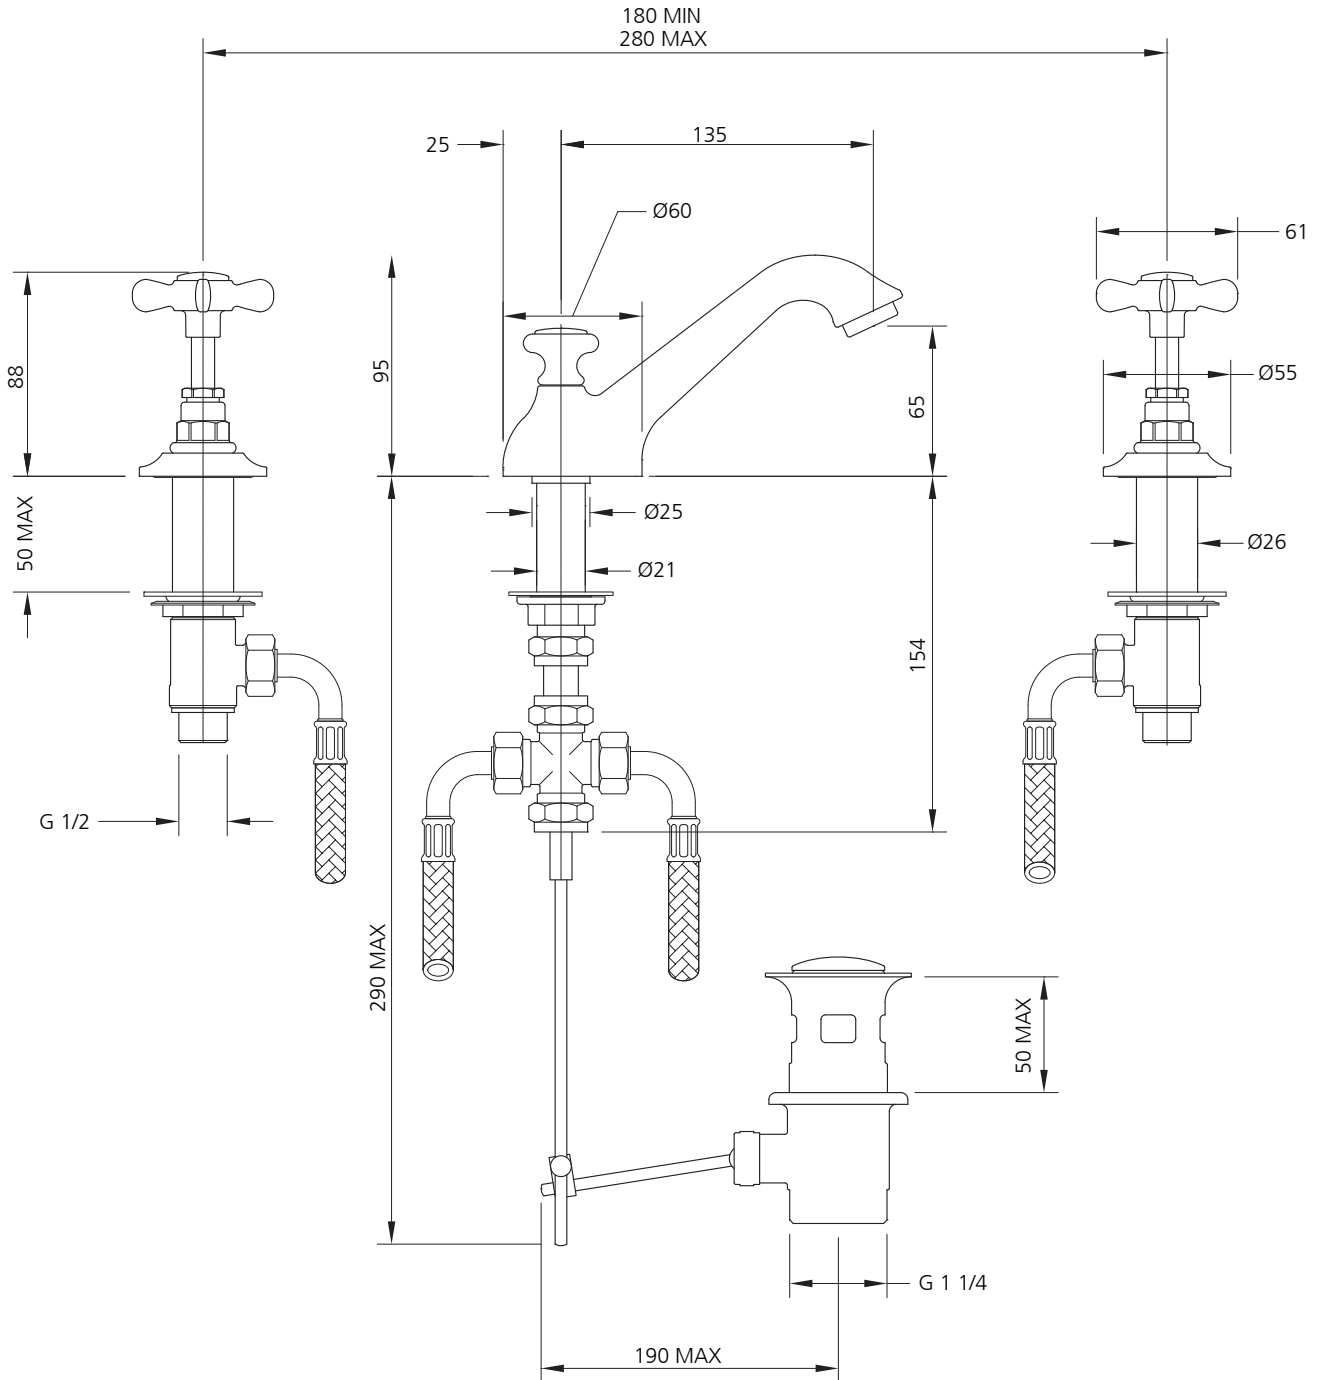

LEFROY BROOKS

IBROC HOUSE ESSEX ROAD
HODDESDON HERTS EN11 0QS UK
T: +44 (0)1992 708 316 F: +44 (0)1992 708 317

LB-1216

EDWARDIAN THREE HOLE BASIN MIXER
WITH POP-UP WASTE

DIMENSIONAL DATA SHEET

DATE: 17 June 2010

ISSUE: 007 C

©COPYRIGHT 2010. CHRISTO LEFROY BROOKS. ALL RIGHTS RESERVED.

DIMENSIONS IN MILLIMETRES

WHILST EVERY EFFORT IS MADE TO ENSURE THE ACCURACY OF THESE DATA SHEETS THEY ARE SUBJECT TO CHANGE WITHOUT NOTICE AS PART OF THE COMPANY'S PRODUCT DEVELOPMENT PROCESS