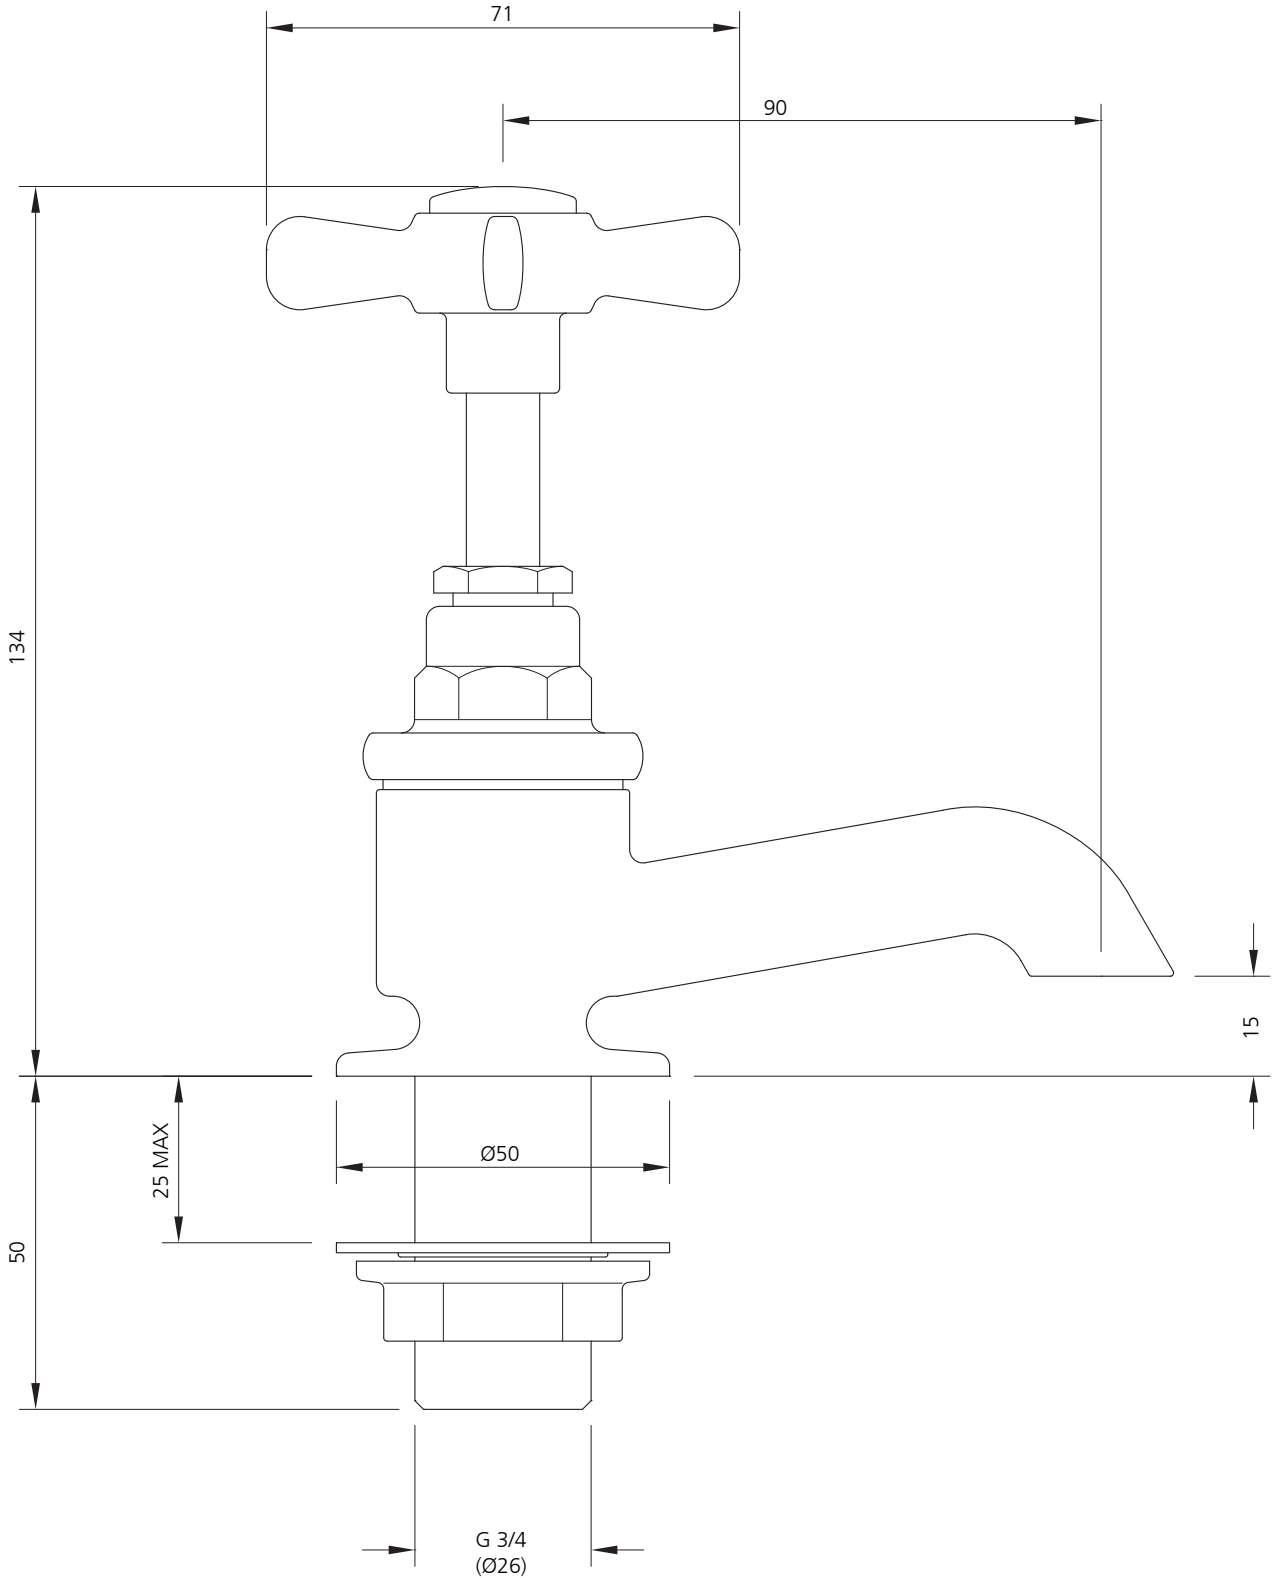

LEFROY BROOKS

IBROC HOUSE ESSEX ROAD
HODDESDON HERTS EN11 0QS UK
T: +44 (0)1992 708 316 F: +44 (0)1992 708 317

LB-1154

CLASSIC BATH PILLAR TAPS (3/4")
(1 PAIR)

DIMENSIONAL DATA SHEET

DATE: 17 June 2010

ISSUE: 009 A

©COPYRIGHT 2010. CHRISTO LEFROY BROOKS. ALL RIGHTS RESERVED.

DIMENSIONS IN MILLIMETRES

WHILST EVERY EFFORT IS MADE TO ENSURE THE ACCURACY OF THESE DATA SHEETS THEY ARE SUBJECT TO CHANGE WITHOUT NOTICE AS PART OF THE COMPANY'S PRODUCT DEVELOPMENT PROCESS