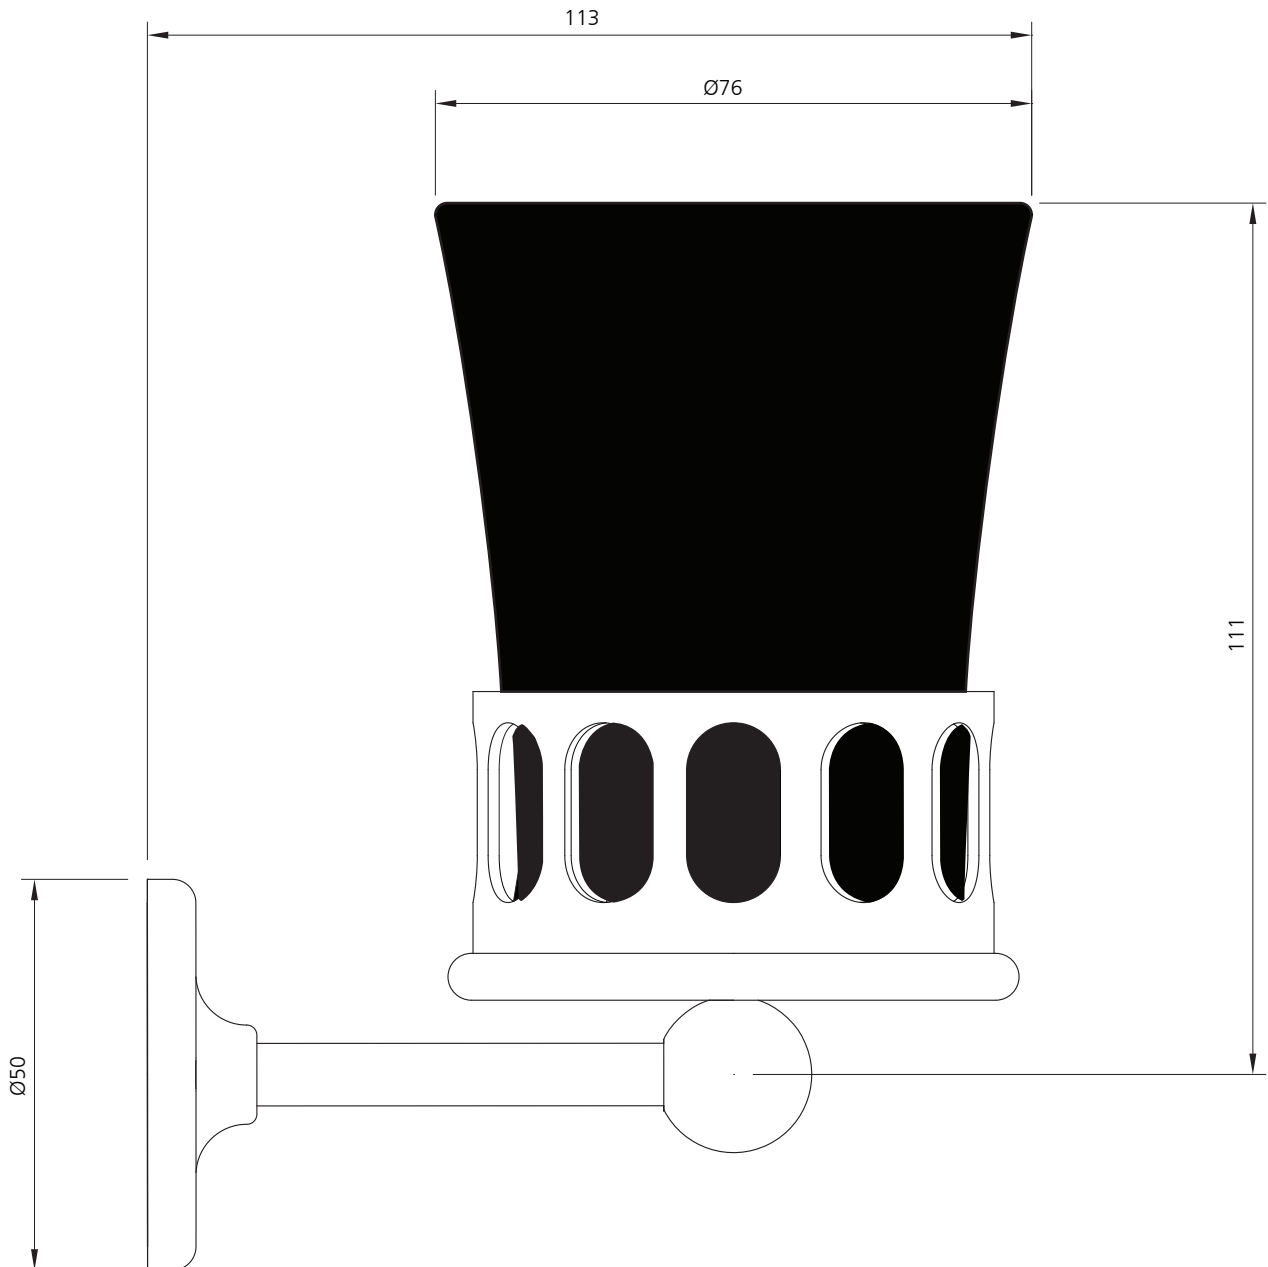

**LEFROY BROOKS**

IBROC HOUSE ESSEX ROAD  
HODDESDON HERTS EN11 0QS UK  
T: +44 (0)1992 708 316 F: +44 (0)1992 708 317

**BK-4502**

BLACK FINE BONE CHINA MUG AND HOLDER

DIMENSIONAL DATA SHEET

DATE: 11 May 2010

ISSUE: 041

©COPYRIGHT 2010. CHRISTO LEFROY BROOKS. ALL RIGHTS RESERVED.

DIMENSIONS IN MILLIMETRES

WHILST EVERY EFFORT IS MADE TO ENSURE THE ACCURACY OF THESE DATA SHEETS THEY ARE SUBJECT TO CHANGE WITHOUT NOTICE AS PART OF THE COMPANY'S PRODUCT DEVELOPMENT PROCESS