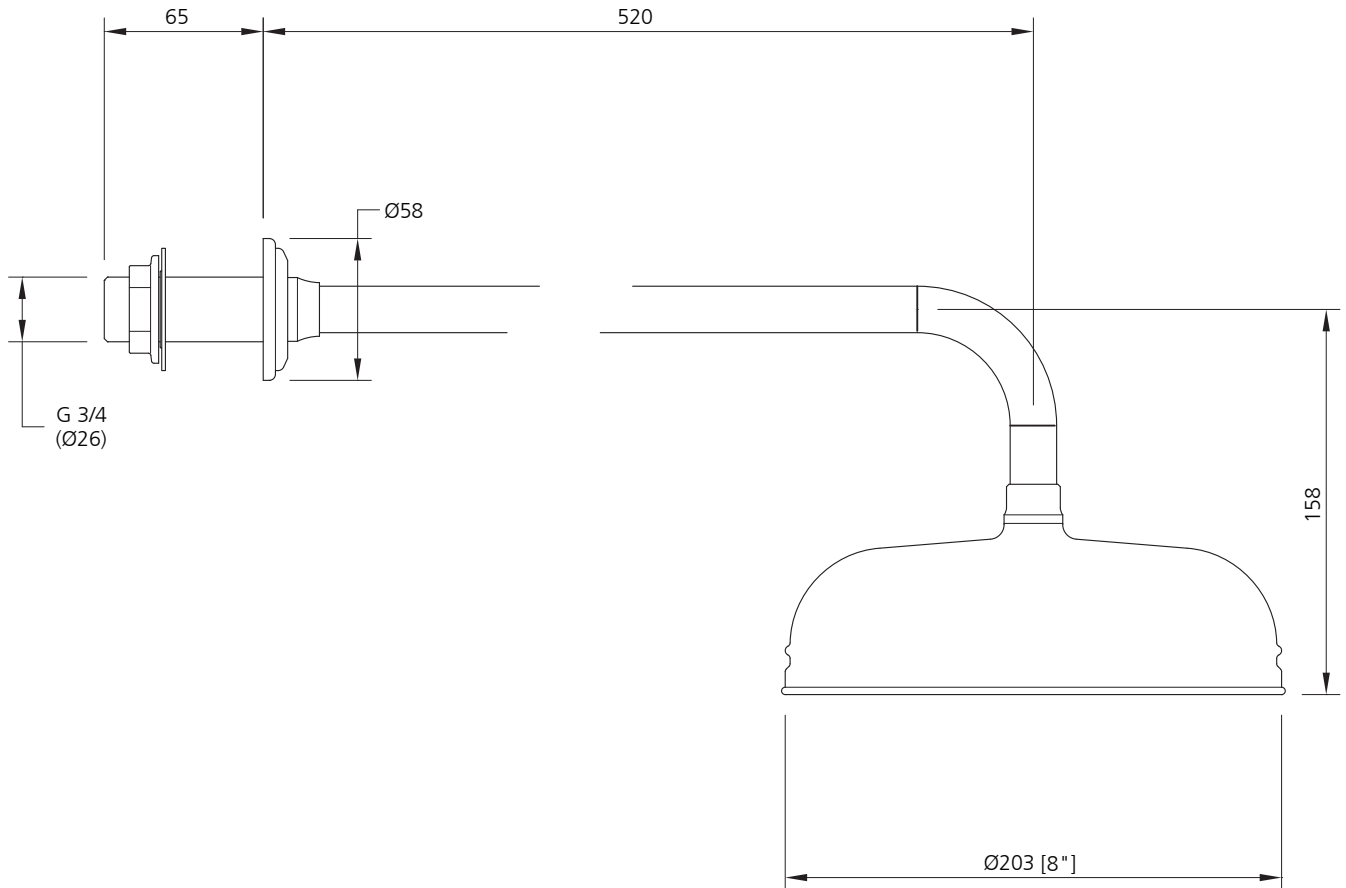

LEFROY BROOKS

IBROC HOUSE ESSEX ROAD
HODDESDON HERTS EN11 OQS UK
T: +44 (0)1992 708 316 F: +44 (0)1992 708 317

RT-1775

BELLE AIRE 8" ROSE WITH 490mm SHOWER ARM

DIMENSIONAL DATA SHEET

DATE: 2 August 2010

ISSUE: 051 A

©COPYRIGHT 2010. CHRISTO LEFROY BROOKS. ALL RIGHTS RESERVED.

DIMENSIONS IN MILLIMETRES

WHILST EVERY EFFORT IS MADE TO ENSURE THE ACCURACY OF THESE DATA SHEETS THEY ARE SUBJECT TO CHANGE WITHOUT NOTICE AS PART OF THE COMPANY'S PRODUCT DEVELOPMENT PROCESS