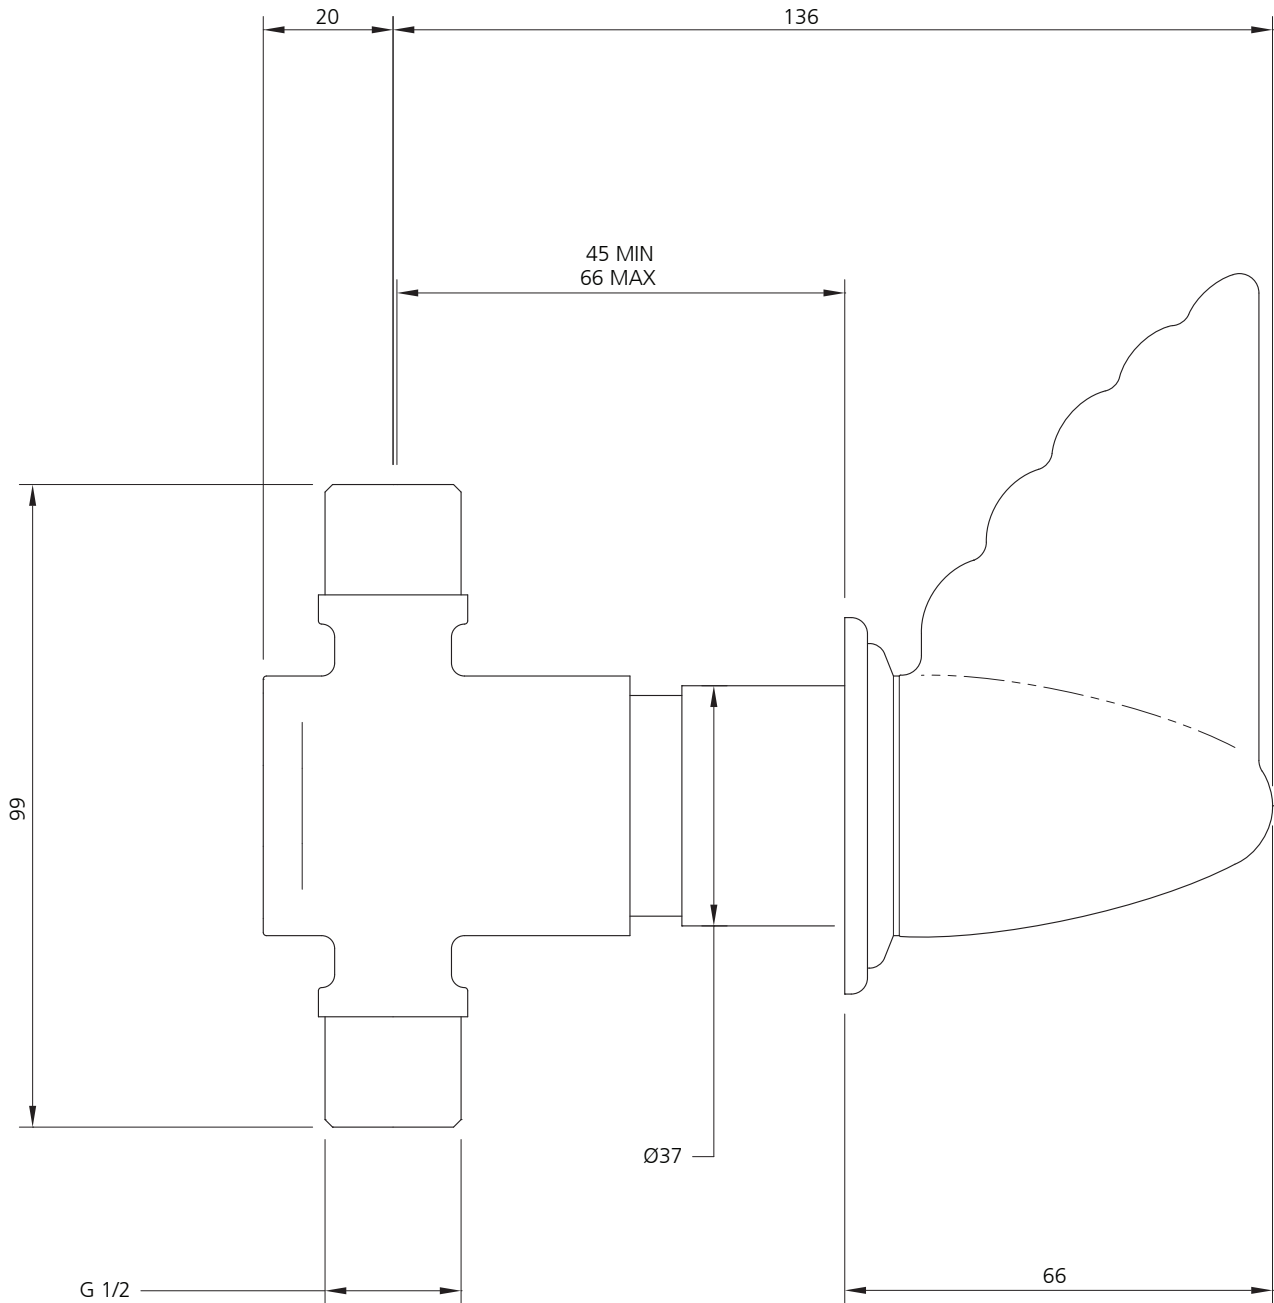

**LEFROY BROOKS**

IBROC HOUSE ESSEX ROAD  
HODDESDON HERTS EN11 OQS UK  
T: +44 (0)1992 708 316 F: +44 (0)1992 708 317

**RL-5000**

BELLE AIRE LEVER FLOW CONTROL

**DIMENSIONAL DATA SHEET**

DATE: 2 August 2010

ISSUE: 051 A

©COPYRIGHT 2010. CHRISTO LEFROY BROOKS. ALL RIGHTS RESERVED.

DIMENSIONS IN MILLIMETRES

WHILST EVERY EFFORT IS MADE TO ENSURE THE ACCURACY OF THESE DATA SHEETS THEY ARE SUBJECT TO CHANGE WITHOUT NOTICE AS PART OF THE COMPANY'S PRODUCT DEVELOPMENT PROCESS