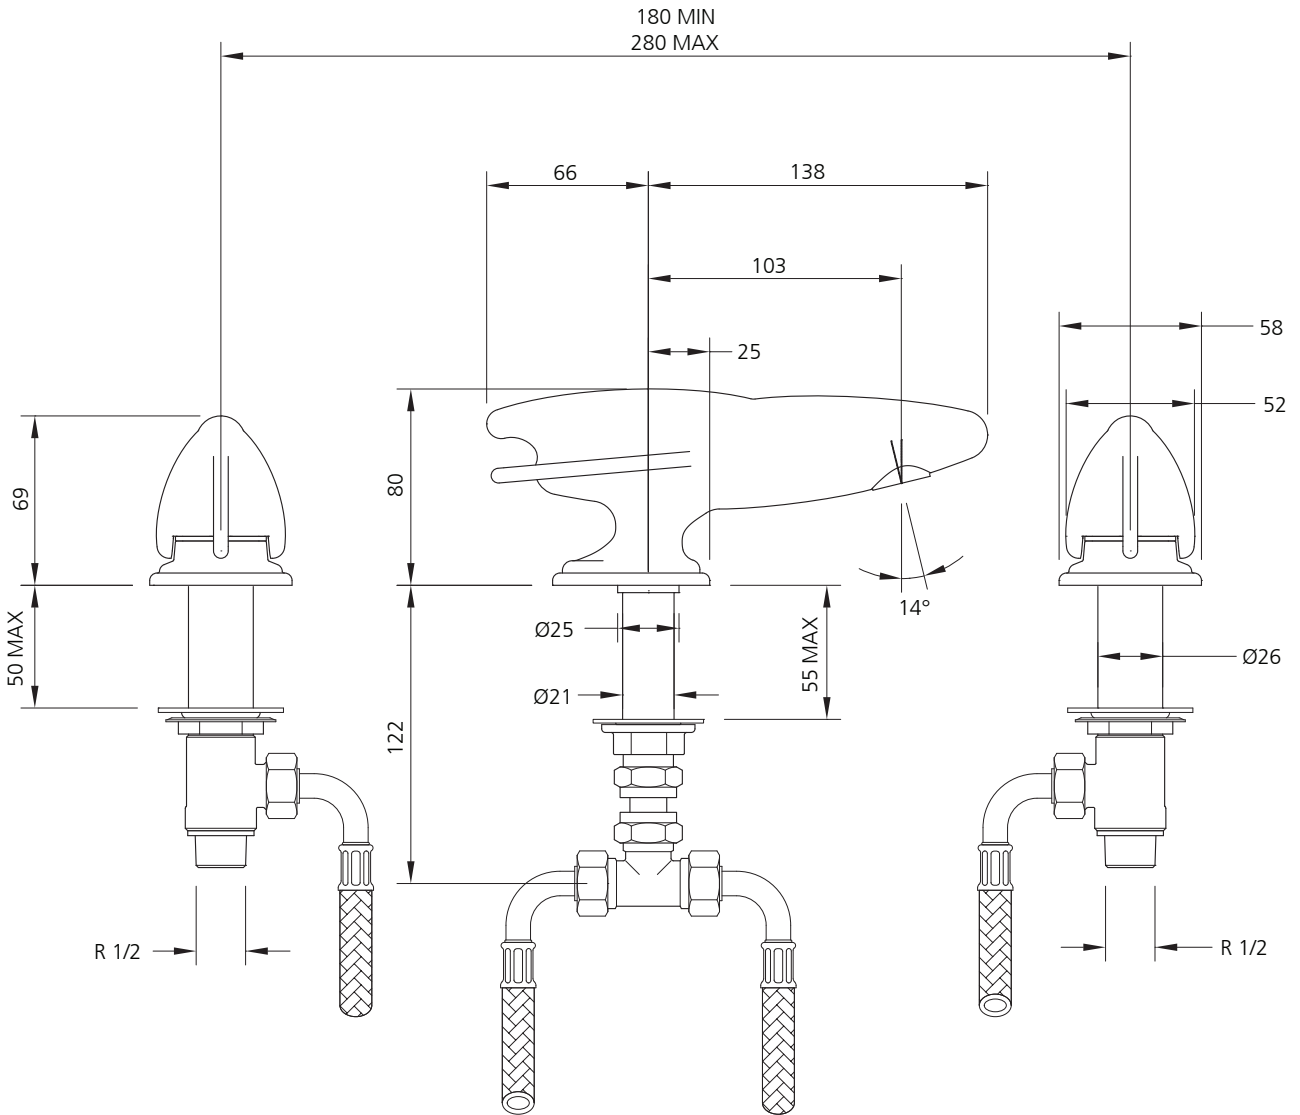

## RH-1236

BELLE AIRE THREE HOLE BASIN MIXER  
WITH CLICK-UP WASTE

### DIMENSIONAL DATA SHEET

DATE: 2 August 2010

ISSUE: 027 A

©COPYRIGHT 2010. CHRISTO LEFROY BROOKS. ALL RIGHTS RESERVED.

DIMENSIONS IN MILLIMETRES

WHILST EVERY EFFORT IS MADE TO ENSURE THE ACCURACY OF THESE DATA SHEETS THEY ARE SUBJECT TO CHANGE WITHOUT NOTICE AS PART OF THE COMPANY'S PRODUCT DEVELOPMENT PROCESS